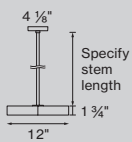

INSET TYPE

HEX