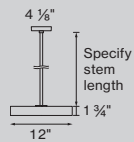

## PERFORMANCE

- Decorative pendant shapes
- Magnetic inset attachment
- CRI > 90
- Safety catch locking

## INSET TYPE

HEX

ROUND