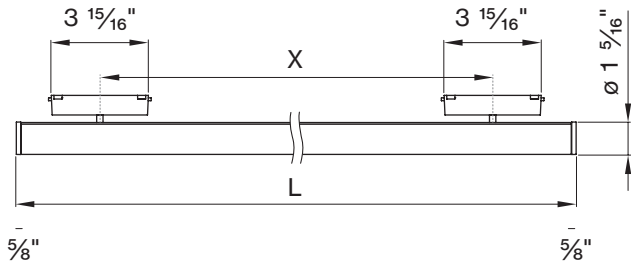

## ADDITIONAL FEATURES

attaches to M-LINE  
track via magnets

freely movable

**BASO**  
basolighting.com  
xalusa.com

**TUBE inset**

**CHANNEL SPACING**

L	x
2'	$18 \frac{3}{4}$ "
3'	$30 \frac{1}{2}$ "
4'	$42 \frac{1}{4}$ "