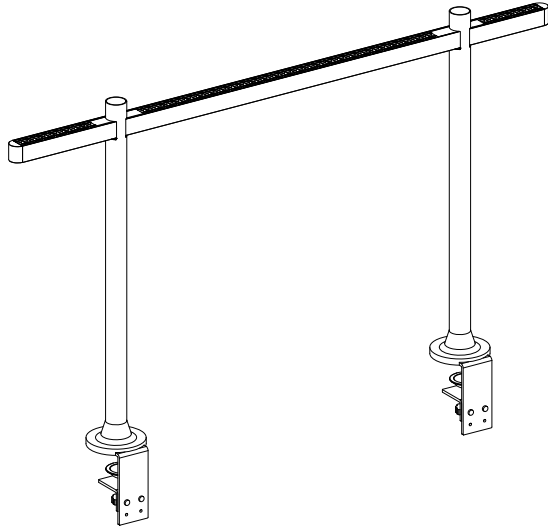

White WH

Black BL

Custom color RAL XX

custom RAL, please contact BASO

I OUTPUT LM/FT UP

1000 lm/ft± 10.5W below 9ft 1000 L F

1500 lm/ft± 12W below 14.5ft 1500 L F

E CCT

3000 K 30K

3500 K 35K

4000 K 40K

BASO
basolighting.com

Dimensions

Dimensions

DESK MOUNT

SPLINE