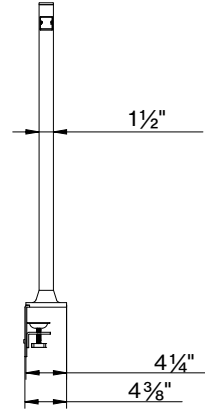

White WH

Black BL

Custom color RAL XX

custom RAL, please contact BASO

I OUTPUT LM/FT UP

1000 lm/ft± 10.5W below 9ft 1000 L F

1500 lm/ft± 12W below 14.5ft 1500 L F

E CCT

3000 K 30K

3500 K 35K

4000 K 40K

BASO
basolighting.com

Dimensions

Dimensions

DESK MOUNT

SPLINE