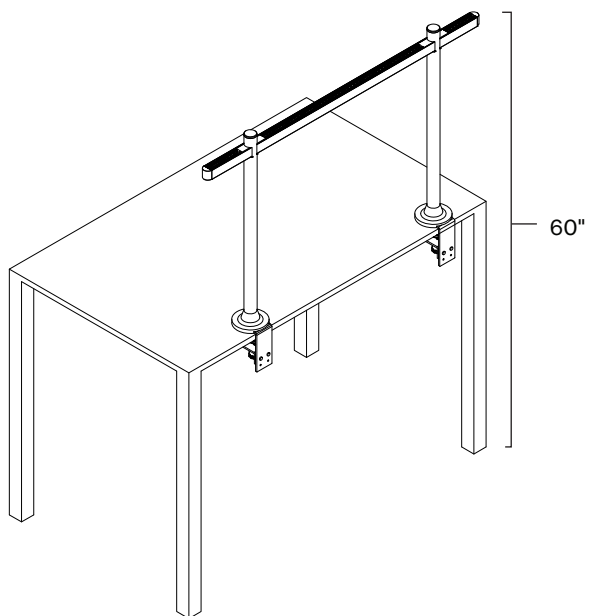

3000 K 30K

3500 K 35K

4000 K 40K

BASO
basolighting.com

Dimensions

Dimensions

DESK MOUNT

SPLINE