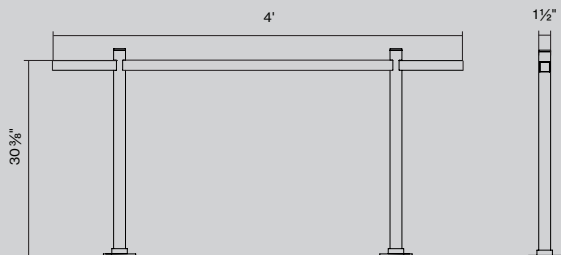

SPLYN GOALPOST

5 YEAR
limited
led warranty

PERFORMANCE

- Up to 95lm/W
- CRI > 90
- Output of 1000lm/ft

OPTICS

DUAL OPTICS

Narrow
Beam 30°

Wide
Beam 95°

COMPATIBLE CONTROLS

ATHENA
WIRELESS NODE by
LUTRON

B consult
factory

DIMENSIONS

Catalog Number Example

SPLYN-GLS-DE-WH-30K-C90-PNP-010V-OPN-1000LF

A B C D E F G H I J

A RANGE