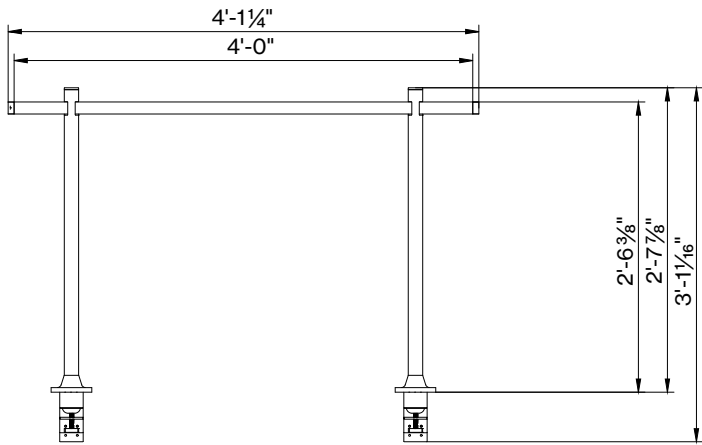

White WH

Black BL

Custom color RAL XX

custom RAL, please contact BASO

I OUTPUT LM/FT UP

1000 lm/ft± 10.5W below 9ft 1000 L F

1500 lm/ft± 12W below 14.5ft 1500 L F

E CCT

3000 K 30K

3500 K 35K

4000 K 40K

BASO
basolighting.com

Dimensions

Dimensions

DESK MOUNT

SPLINE