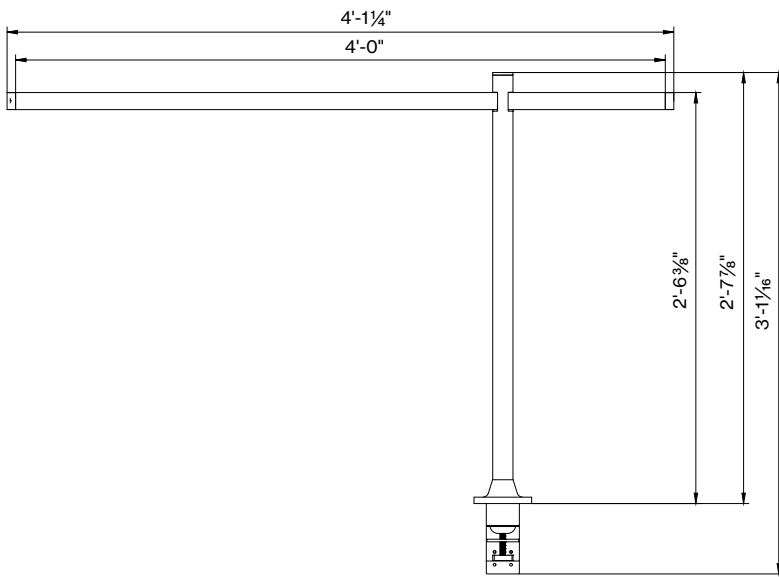

BASO
basolighting.com

Dimensions

Dimensions

DESK MOUNT

SPLINE