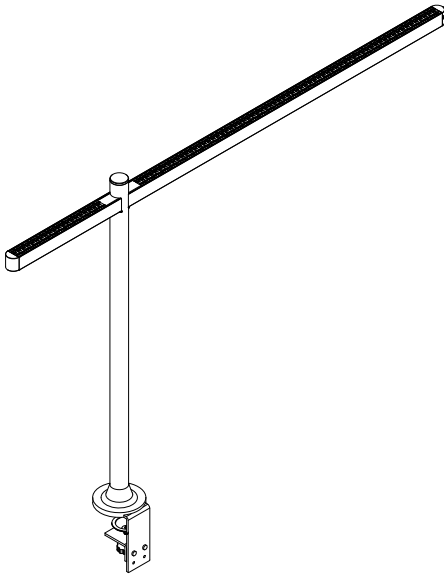

E CRI

CRI > 90 C90

B MOUNTING

Desk 60" DE
Spline 67" SP

*distance from floor to top of fixture

F VOLTAGE

120V Plug-and-Play PNP

C COLOR

BASO
basolighting.com

Dimensions

Dimensions

DESK MOUNT

SPLINE