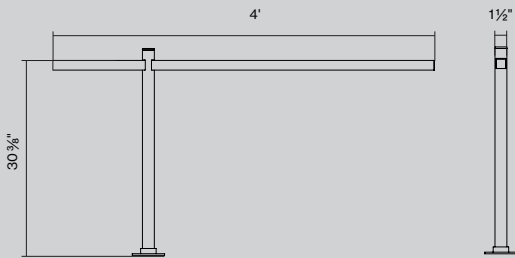

SPLYN ASYMMETRIC

5 YEAR
limited
led warranty

PERFORMANCE

- Up to 95lm/W
- CRI > 90
- Output of 1000lm/ft

OPTICS

DUAL OPTICS

Narrow
Beam 30°

Wide
Beam 95°

COMPATIBLE CONTROLS

ATHENA
WIRELESS NODE by
LUTRON

DIMENSIONS

Catalog Number Example

SPLYN-DE-WH-30K-C90-PNP-010V-OPN-1000LF

A B C D E F G H I J

A RANGE

SPLYN SPLYN