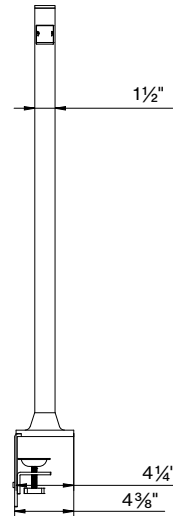

E CRI

CRI > 90 C90

B MOUNTING

Desk 60" DE
Spline 67" SP

*distance from floor to top of fixture

F VOLTAGE

120V Plug-and-Play PNP

C COLOR

White WH
Black BL
Custom color RAL XX

G DIMMING

1-10V 1% dimming 110V
Lutron Athena LUT
nLight NLT

D CCT

3000 K 30K
3500 K 35K
4000 K 40K

H OUTPUT LM/FT UP

1000lm/ft±10.5W below 9ft 1000LF
1500lm/ft±12W below 14.5ft 1500LF

BASO
basolighting.com

Dimensions

Dimensions

DESK MOUNT

SPLINE