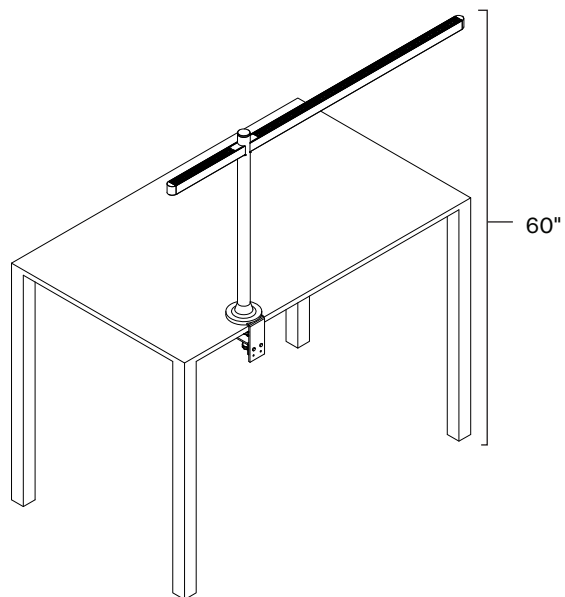

E CRI

CRI > 90 C90

B MOUNTING

Desk 60" DE
Spline 67" SP

*distance from floor to top of fixture

F VOLTAGE

120V Plug-and-Play PNP

C COLOR

BASO
basolighting.com

Dimensions

Dimensions

DESK MOUNT

SPLINE