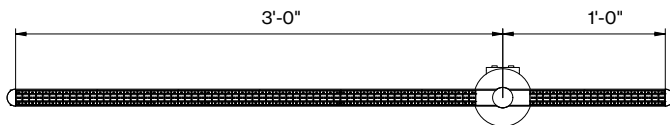

Dimensions