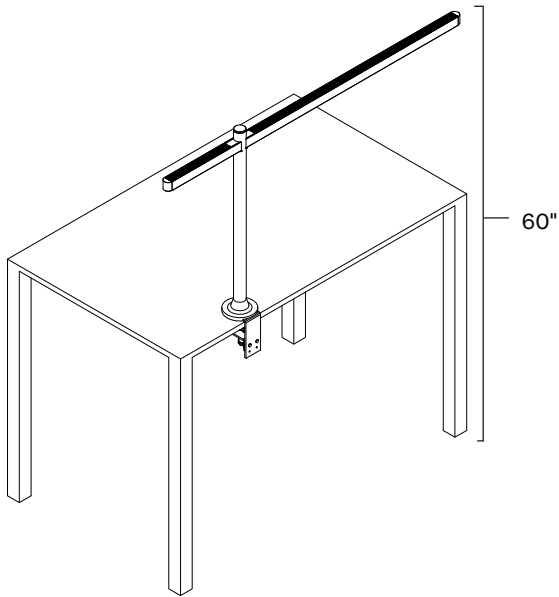

3500 K 35K

4000 K 40K

H OUTPUT LM/FT UP

1000 lm/ft† 10.5W below 9ft 1000 L F

1500 lm/ft† 12W below 14.5ft 1500 L F

Dimensions

Dimensions

DESK MOUNT