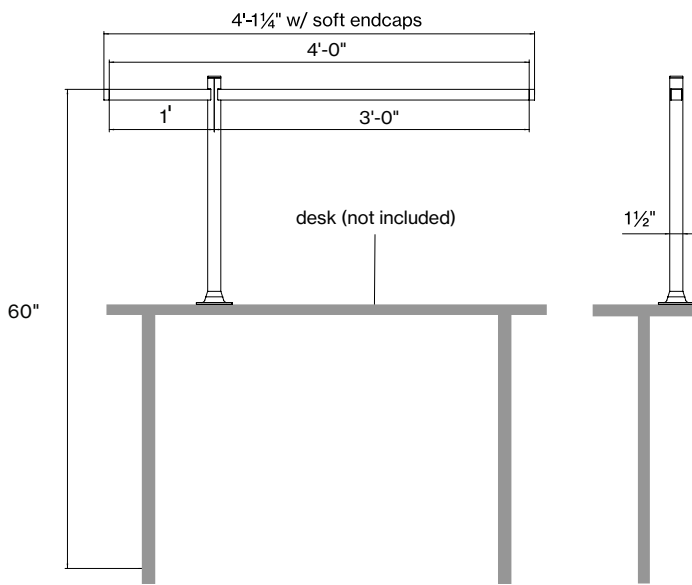

SPLINE DESK MOUNT

SPLYN mounting instructions

Get access to the SPLYN mounting instructions faster by scanning the QR code.

<https://www.basolighting.com/resources/mounting-instructions/splyn>