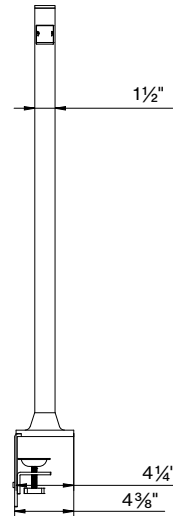

DIMENSIONS

Catalog Number Example

SPLYN-DE-WH-30K-C90-PNP-010V-OPN-1000LF

A B C D E F G H I J

A RANGE

SPLYN SPLYN

E CRI

CRI > 90 C90

B MOUNTING

Desk Mount 60" DE

Spline Desk Mount 67" SP

**distance from floor to top of fixture*

F VOLTAGE

120V Plug-and-Play PNP

C COLOR

White WH

3500 K 35K

4000 K 40K

H OUTPUT LM/FT UP

1000 lm/ft† 10.5W below 9ft 1000 L F

1500 lm/ft† 12W below 14.5ft 1500 L F

Dimensions

Dimensions

DESK MOUNT