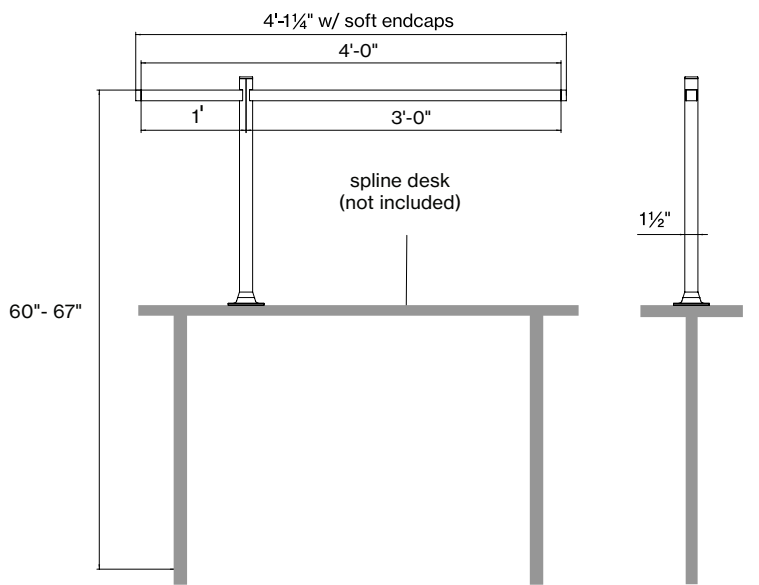

SPLINE DESK MOUNT

SPLYN mounting instructions

Get access to the SPLYN mounting instructions faster by scanning the QR code.

<https://www.basolighting.com/resources/mounting-instructions/splyn>