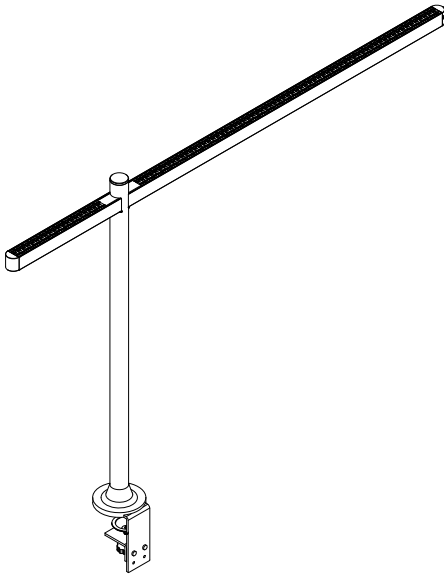

DIMENSIONS

Catalog Number Example

SPLYN-DE-WH-30K-C90-PNP-010V-OPN-1000LF

A B C D E F G H I J

A RANGE

SPLYN SPLYN

E CRI

CRI > 90 C90

B MOUNTING

Desk Mount 60" DE

Spline Desk Mount 67" SP

**distance from floor to top of fixture*

F VOLTAGE

120V Plug-and-Play PNP

C COLOR

White WH

3500 K 35K

4000 K 40K

H OUTPUT LM/FT UP

1000 lm/ft† 10.5W below 9ft 1000 L F

1500 lm/ft† 12W below 14.5ft 1500 L F

Dimensions

Dimensions

DESK MOUNT