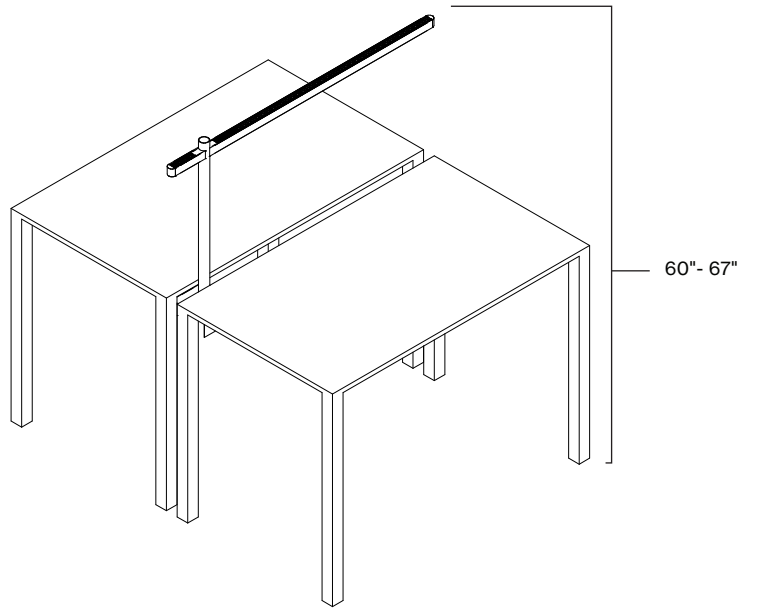

SPLINE DESK MOUNT

SPLYN mounting instructions

Get access to the SPLYN mounting instructions faster by scanning the QR code.

<https://www.basolighting.com/resources/mounting-instructions/splyn>