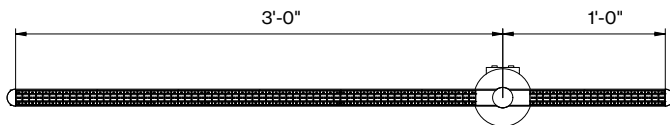

3500 K 35K

4000 K 40K

H OUTPUT LM/FT UP

1000 lm/ft† 10.5W below 9ft 1000 L F

1500 lm/ft† 12W below 14.5ft 1500 L F

Dimensions

Dimensions

DESK MOUNT