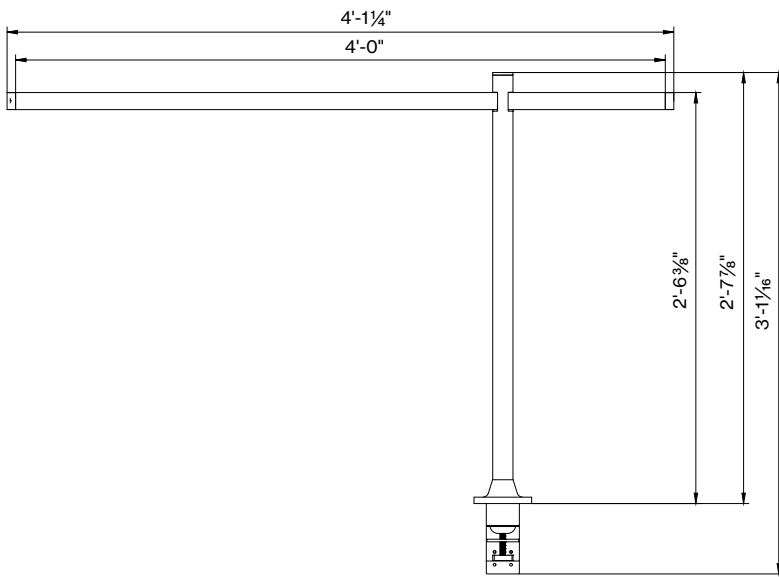

3500 K 35K

4000 K 40K

H OUTPUT LM/FT UP

1000 lm/ft† 10.5W below 9ft 1000 L F

1500 lm/ft† 12W below 14.5ft 1500 L F

Dimensions

Dimensions

DESK MOUNT