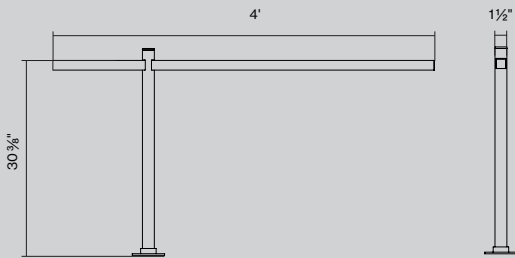

PERFORMANCE

- Up to 95lm/W
- CRI > 90
- Output of 1000lm/ft

OPTICS

DUAL OPTICS

Narrow
Beam 30°

Wide
Beam 95°

COMPATIBLE CONTROLS

ATHENA
WIRELESS NODE by
LUTRON

DIMENSIONS

Catalog Number Example

SPLYN-DE-WH-30K-C90-PNP-010V-OPN-1000LF

A B C D E F G H I J

A RANGE

SPLYN SPLYN

E CRI

CRI > 90 C90

3500 K 35K

4000 K 40K

H OUTPUT LM/FT UP

1000 lm/ft† 10.5W below 9ft 1000 L F

1500 lm/ft† 12W below 14.5ft 1500 L F

Dimensions

Dimensions

DESK MOUNT