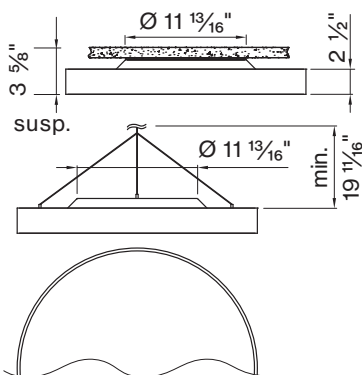

K DIAMETER IN FT

Ø 1 1/2'	DM - 1 . 5 FT
Ø 2'	DM - 2 FT
Ø 3'	DM - 3 FT

BASO
basolighting.com
xalusa.com

Technical data

SIZE TYPE	LED COLOR TEMPERATURE	INPUT WATTS	DELIVERED LM TOTAL	LIGHT DISTRIBUTION	DELIVERED LM DIRECT				
 Ø 1 ½' gray	30K, 35K	28W	2870lm	73% down / 27% up	2090lm	780lm	86%	102lm/W	
	40K		2980lm			2180lm	810lm	107lm/W	
	30K, 35K	47W	4070lm	73% down / 27% up	2990lm	1090lm		87lm/W	
	40K		4240lm		3110lm	1130lm		91lm/W	
Ø 2' gray	30K, 35K	35W	4020lm	76% down / 24% up	3060lm	960lm	86%	114lm/W	
	40K		4180lm		3180lm	1000lm		118lm/W	
	30K, 35K	50W	5400lm	76% down / 24% up	4090lm	1310lm		107lm/W	
	40K		5610lm		4250lm	1360lm		111lm/W	
	30K, 35K	64W	6450lm	80% down / 20% up	5110lm	1330lm		100lm/W	
	40K		6710lm		5320lm	1380lm		104lm/W	
Ø 3' gray	30K, 35K	57W	6830lm	74% down / 26% up	5050lm	1780lm	86%	119lm/W	
	40K		7100lm		5250lm	1850lm		124lm/W	
	30K, 35K	67W	7800lm	80% down / 20% up	6020lm	1780lm		117lm/W	
	40K		8110lm		6250lm	1850lm		121lm/W	
	30K, 35K	91W	10130lm	80% down / 20% up	8040lm	2080lm		111lm/W	
	40K		10540lm		8360lm	2170lm		115lm/W	
	30K, 35K	135W	13790lm	80% down / 20% up	10980lm	2800lm		102lm/W	
	40K		14350lm		11420lm	2910lm		106lm/W	

Accessory

SUSPENSION SET < 36 INCH

3-piece barrel mount set 698 - 098 - 05140

ROUND 1 ½' surface

ROUND 2' surface

ROUND 3' surface

FIXTURE DIMENSIONS

NOMINAL	DIMENSIONS	CODE
Ø 1 ½'	Ø 17 ¾" / h 3 ½"	DM-1.5FT
Ø 2'	Ø 23 5/8" / h 3 ½"	DM-2FT
Ø 3'	Ø 35 7/16" / h 3 ½"	DM-3FT