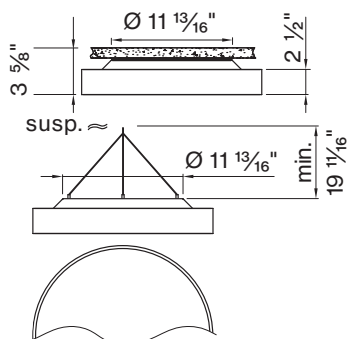

K DIAMETER IN FT

Ø 1 1/2'	DM - 1 . 5 FT
Ø 2'	DM - 2 FT
Ø 3'	DM - 3 FT

BASO
basolighting.com
xalusa.com

Technical data

SIZE TYPE	LED COLOR TEMPERATURE	INPUT WATTS	DELIVERED LM TOTAL	LIGHT DISTRIBUTION	DELIVERED LM DIRECT				
 Ø 1 ½' gray	30K, 35K	28W	2870lm	73% down / 27% up	2090lm	780lm	86%	102lm/W	
	40K		2980lm			2180lm	810lm	107lm/W	
	30K, 35K	47W	4070lm	73% down / 27% up	2990lm	1090lm		87lm/W	
	40K		4240lm		3110lm	1130lm		91lm/W	
Ø 2' gray	30K, 35K	35W	4020lm	76% down / 24% up	3060lm	960lm	86%	114lm/W	
	40K		4180lm		3180lm	1000lm		118lm/W	
	30K, 35K	50W	5400lm	76% down / 24% up	4090lm	1310lm		107lm/W	
	40K		5610lm		4250lm	1360lm		111lm/W	
	30K, 35K	64W	6450lm	80% down / 20% up	5110lm	1330lm		100lm/W	
	40K		6710lm		5320lm	1380lm		104lm/W	
Ø 3' gray	30K, 35K	57W	6830lm	74% down / 26% up	5050lm	1780lm	86%	119lm/W	
	40K		7100lm		5250lm	1850lm		124lm/W	
	30K, 35K	67W	7800lm	80% down / 20% up	6020lm	1780lm		117lm/W	
	40K		8110lm		6250lm	1850lm		121lm/W	
	30K, 35K	91W	10130lm	80% down / 20% up	8040lm	2080lm		111lm/W	
	40K		10540lm		8360lm	2170lm		115lm/W	
	30K, 35K	135W	13790lm	80% down / 20% up	10980lm	2800lm		102lm/W	
	40K		14350lm		11420lm	2910lm		106lm/W	

Accessory

SUSPENSION SET < 36 INCH

3-piece barrel mount set 698 - 098 - 05140

ROUND 1 ½' surface

ROUND 2' surface

ROUND 3' surface

FIXTURE DIMENSIONS

NOMINAL	DIMENSIONS	CODE
Ø 1 ½'	Ø 17 ¾" / h 3 ½"	DM-1.5FT
Ø 2'	Ø 23 5/8" / h 3 ½"	DM-2FT
Ø 3'	Ø 35 7/16" / h 3 ½"	DM-3FT