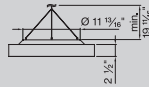

ROUND DIRECT/INDIRECT

PERFORMANCE

- Up to 125 lm/W efficiency
- 27 K, 30 K, 35 K, 40 K
- CRI > 80 & CRI > 90

MOUNTING

Surface

Pendant

ONE CLICK INSTALLATION

Mounting & electrical connection with one click

K DIAMETER IN FT

Ø 1 1/2'	DM - 1 . 5 FT
Ø 2'	DM - 2 FT
Ø 3'	DM - 3 FT

BASO
basolighting.com
xalusa.com

Technical data

SIZE TYPE	LED COLOR TEMPERATURE	INPUT WATTS	DELIVERED LM TOTAL	LIGHT DISTRIBUTION	DELIVERED LM DIRECT				
 Ø 1 ½' gray	30K, 35K	28W	2870lm	73% down / 27% up	2090lm	780lm	86%	102lm/W	
	40K		2980lm			2180lm	810lm	107lm/W	
	30K, 35K	47W	4070lm	73% down / 27% up	2990lm	1090lm		87lm/W	
	40K		4240lm		3110lm	1130lm		91lm/W	
Ø 2' gray	30K, 35K	35W	4020lm	76% down / 24% up	3060lm	960lm	86%	114lm/W	
	40K		4180lm		3180lm	1000lm		118lm/W	
	30K, 35K	50W	5400lm	76% down / 24% up	4090lm	1310lm		107lm/W	
	40K		5610lm		4250lm	1360lm		111lm/W	
	30K, 35K	64W	6450lm	80% down / 20% up	5110lm	1330lm		100lm/W	
	40K		6710lm		5320lm	1380lm		104lm/W	
Ø 3' gray	30K, 35K	57W	6830lm	74% down / 26% up	5050lm	1780lm	86%	119lm/W	
	40K		7100lm		5250lm	1850lm		124lm/W	
	30K, 35K	67W	7800lm	80% down / 20% up	6020lm	1780lm		117lm/W	
	40K		8110lm		6250lm	1850lm		121lm/W	
	30K, 35K	91W	10130lm	80% down / 20% up	8040lm	2080lm		111lm/W	
	40K		10540lm		8360lm	2170lm		115lm/W	
	30K, 35K	135W	13790lm	80% down / 20% up	10980lm	2800lm		102lm/W	
	40K		14350lm		11420lm	2910lm		106lm/W	