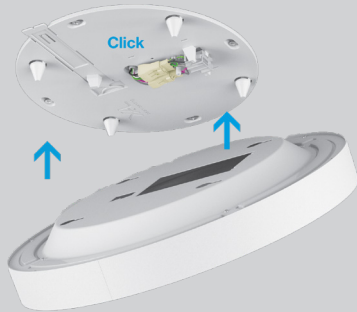

ROUND DIRECT/INDIRECT

PERFORMANCE

- Up to 125 lm/W efficiency
- 27 K, 30 K, 35 K, 40 K
- CRI > 80 & CRI > 90

MOUNTING

Surface

Pendant

ONE CLICK INSTALLATION

Mounting & electrical connection with one click

[link to video](#)

MAKE YOUR ROOM STAND OUT

Catalog Number Example

ROUND-D/I-SUR-BL-OP-40K-C80-UNV-010V-04000LF-DM-2FT

A RANGE

ROUND ROUND - D / I

B MOUNTING

CS Surface SUR
CS Pendant PDT