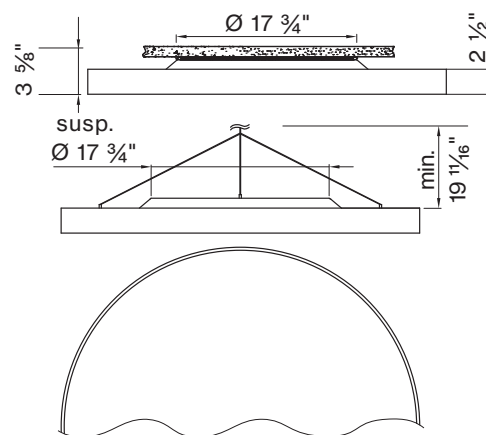

ROUND DIRECT/INDIRECT

PERFORMANCE

- Up to 125 lm/W efficiency
- 27 K, 30 K, 35 K, 40 K
- CRI > 80 & CRI > 90

MOUNTING

Surface

Pendant

ONE CLICK INSTALLATION

Mounting & electrical connection with one click

K DIAMETER IN FT

Ø 1 1/2'	DM - 1 . 5 FT
Ø 2'	DM - 2 FT
Ø 3'	DM - 3 FT

BASO
basolighting.com
xalusa.com

Technical data

SIZE TYPE	LED COLOR TEMPERATURE	INPUT WATTS	DELIVERED LM TOTAL	LIGHT DISTRIBUTION	DELIVERED LM DIRECT				
 Ø 1 ½' gray	30K, 35K	28W	2870lm	73% down / 27% up	2090lm	780lm	86%	102lm/W	
	40K		2980lm			2180lm	810lm	107lm/W	
	30K, 35K	47W	4070lm	73% down / 27% up	2990lm	1090lm		87lm/W	
	40K		4240lm		3110lm	1130lm		91lm/W	
Ø 2' gray	30K, 35K	35W	4020lm	76% down / 24% up	3060lm	960lm	86%	114lm/W	
	40K		4180lm		3180lm	1000lm		118lm/W	
	30K, 35K	50W	5400lm	76% down / 24% up	4090lm	1310lm		107lm/W	
	40K		5610lm		4250lm	1360lm		111lm/W	
	30K, 35K	64W	6450lm	80% down / 20% up	5110lm	1330lm		100lm/W	
	40K		6710lm		5320lm	1380lm		104lm/W	
Ø 3' gray	30K, 35K	57W	6830lm	74% down / 26% up	5050lm	1780lm	86%	119lm/W	
	40K		7100lm		5250lm	1850lm		124lm/W	
	30K, 35K	67W	7800lm	80% down / 20% up	6020lm	1780lm		117lm/W	
	40K		8110lm		6250lm	1850lm		121lm/W	
	30K, 35K	91W	10130lm	80% down / 20% up	8040lm	2080lm		111lm/W	
	40K		10540lm		8360lm	2170lm		115lm/W	
	30K, 35K	135W	13790lm	80% down / 20% up	10980lm	2800lm		102lm/W	
	40K		14350lm		11420lm	2910lm		106lm/W	

Accessory

SUSPENSION SET < 36 INCH

3-piece barrel mount set 698 - 098 - 05140

ROUND 1 ½' surface

ROUND 2' surface

ROUND 3' surface

FIXTURE DIMENSIONS

NOMINAL	DIMENSIONS	CODE
Ø 1 ½'	Ø 17 ¾" / h 3 ½"	DM-1.5FT
Ø 2'	Ø 23 5/8" / h 3 ½"	DM-2FT
Ø 3'	Ø 35 7/16" / h 3 ½"	DM-3FT