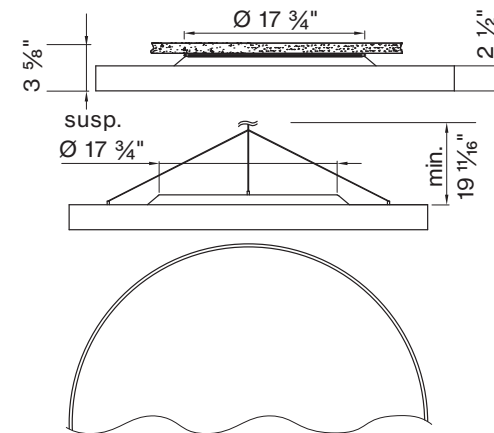

Ø 3' DM - 3 FT

Technical data

SIZE TYPE	LED COLOR TEMPERATURE	INPUT WATTS	DELIVERED LM TOTAL	LIGHT DISTRIBUTION	DELIVERED LM DIRECT	OPTICAL EFFICIENCY	LUMINAIRE EFFICACY
Ø 1 ½' gray	27K, 30K,	20W	2080lm	100% down	2080lm	85%	102lm/W
	35K, 40K		2160lm		2160lm		106lm/W
	27K, 30K,	34W	2970lm		2970lm		87lm/W
	35K, 40K		3080lm		3080lm		90lm/W
Ø 2' gray	27K, 30K,	27W	3030lm	100% down	3030lm	85%	111lm/W
	35K, 40K		3160lm		3150lm		116lm/W
	27K, 30K,	39W	4060lm		4060lm		104lm/W
	35K, 40K		4220lm		4220lm		108lm/W
	27K, 30K,	53W	5080lm		5070lm		96lm/W
	35K, 40K		5280lm		5270lm		100lm/W
	Ø 3' gray	27K, 30K,	43W		5010lm		100% down
35K, 40K		5210lm		5210lm	121lm/W		
27K, 30K,		53W	5970lm	5970lm	113lm/W		
35K, 40K			6210lm	6210lm	118lm/W		
27K, 30K,		75W	7980lm	7970lm	107lm/W		
35K, 40K			8300lm	8290lm	111lm/W		
27K, 30K,		112W	10900lm	10890lm	98lm/W		
35K, 40K			11340lm	11330lm	102lm/W		

Accessory

SUSPENSION SET < 36 INCH

3-piece barrel mount set 698-098-05140

ROUND 1 ½' surface

ROUND 2' surface

ROUND 3' surface

FIXTURE DIMENSIONS

NOMINAL	DIMENSIONS	CODE
Ø 1 ½'	Ø 11 13/16" / h 3 ½"	DM-1.5FT
Ø 2'	Ø 11 13/16" / h 3 ½"	DM-2FT
Ø 3'	Ø 17 3/4" / h 3 ½"	DM-3FT