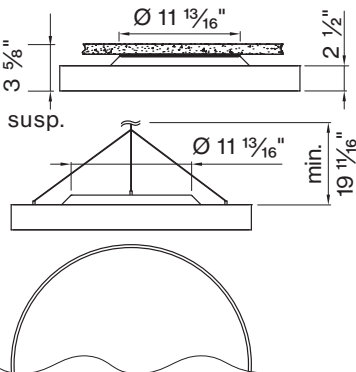

Ø 3' DM - 3 FT

Technical data

SIZE TYPE	LED COLOR TEMPERATURE	INPUT WATTS	DELIVERED LM TOTAL	LIGHT DISTRIBUTION	DELIVERED LM DIRECT	OPTICAL EFFICIENCY	LUMINAIRE EFFICACY
Ø 1 ½' gray	27K, 30K,	20W	2080lm	100% down	2080lm	85%	102lm/W
	35K, 40K		2160lm		2160lm		106lm/W
	27K, 30K,	34W	2970lm		2970lm		87lm/W
	35K, 40K		3080lm		3080lm		90lm/W
Ø 2' gray	27K, 30K,	27W	3030lm	100% down	3030lm	85%	111lm/W
	35K, 40K		3160lm		3150lm		116lm/W
	27K, 30K,	39W	4060lm		4060lm		104lm/W
	35K, 40K		4220lm		4220lm		108lm/W
	27K, 30K,	53W	5080lm		5070lm		96lm/W
	35K, 40K		5280lm		5270lm		100lm/W
	Ø 3' gray	27K, 30K,	43W		5010lm		100% down
35K, 40K		5210lm		5210lm	121lm/W		
27K, 30K,		53W	5970lm	5970lm	113lm/W		
35K, 40K			6210lm	6210lm	118lm/W		
27K, 30K,		75W	7980lm	7970lm	107lm/W		
35K, 40K			8300lm	8290lm	111lm/W		
27K, 30K,		112W	10900lm	10890lm	98lm/W		
35K, 40K			11340lm	11330lm	102lm/W		

Accessory

SUSPENSION SET < 36 INCH

3-piece barrel mount set 698-098-05140

ROUND 1 ½' surface

ROUND 2' surface

ROUND 3' surface

FIXTURE DIMENSIONS

NOMINAL	DIMENSIONS	CODE
Ø 1 ½'	Ø 11 13/16" / h 3 ½"	DM-1.5FT
Ø 2'	Ø 11 13/16" / h 3 ½"	DM-2FT
Ø 3'	Ø 17 3/4" / h 3 ½"	DM-3FT