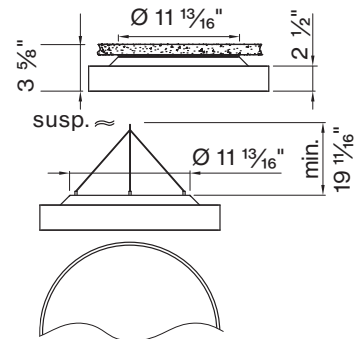

Ø 3' DM - 3 FT

Technical data

SIZE TYPE	LED COLOR TEMPERATURE	INPUT WATTS	DELIVERED LM TOTAL	LIGHT DISTRIBUTION	DELIVERED LM DIRECT	OPTICAL EFFICIENCY	LUMINAIRE EFFICACY
Ø 1 ½' gray	27K, 30K,	20W	2080lm	100% down	2080lm	85%	102lm/W
	35K, 40K		2160lm		2160lm		106lm/W
	27K, 30K,	34W	2970lm		2970lm		87lm/W
	35K, 40K		3080lm		3080lm		90lm/W
Ø 2' gray	27K, 30K,	27W	3030lm	100% down	3030lm	85%	111lm/W
	35K, 40K		3160lm		3150lm		116lm/W
	27K, 30K,	39W	4060lm		4060lm		104lm/W
	35K, 40K		4220lm		4220lm		108lm/W
	27K, 30K,	53W	5080lm		5070lm		96lm/W
	35K, 40K		5280lm		5270lm		100lm/W
	Ø 3' gray	27K, 30K,	43W		5010lm		100% down
35K, 40K		5210lm		5210lm	121lm/W		
27K, 30K,		53W	5970lm	5970lm	113lm/W		
35K, 40K			6210lm	6210lm	118lm/W		
27K, 30K,		75W	7980lm	7970lm	107lm/W		
35K, 40K			8300lm	8290lm	111lm/W		
27K, 30K,		112W	10900lm	10890lm	98lm/W		
35K, 40K			11340lm	11330lm	102lm/W		

Accessory

SUSPENSION SET < 36 INCH

3-piece barrel mount set 698-098-05140

ROUND 1 ½' surface

ROUND 2' surface

ROUND 3' surface

FIXTURE DIMENSIONS

NOMINAL	DIMENSIONS	CODE
Ø 1 ½'	Ø 11 13/16" / h 3 ½"	DM-1.5FT
Ø 2'	Ø 11 13/16" / h 3 ½"	DM-2FT
Ø 3'	Ø 17 3/4" / h 3 ½"	DM-3FT