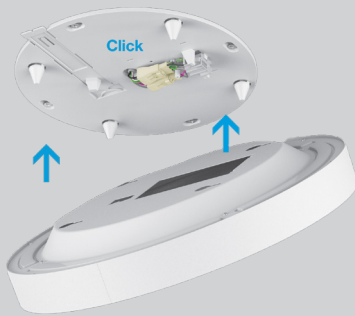

ROUND DIRECT

CERTIFICATIONS & COMPLIANCE

FEATURES

5 YEAR
limited
led warranty

PERFORMANCE

- Up to 123 lm/W efficiency
- 27 K, 30 K, 35 K, 40 K
- CRI > 80 & CRI > 90

MOUNTING

Surface

Pendant

ONE CLICK INSTALLATION

Mounting & electrical connection with one click

Catalog Number Example

ROUND-SUR-BL-OP-40K-C80-UNV-010V-02000L-DM-1.5FT

A B C D E F G H I K

A RANGE

QS ROUND ROUND

B MOUNTING

QS Surface SUR

QS Pendant PDT

pendant suspension set includes cable suspension and one white power feeder with a white junction box cover

C COLOR

QS White WH

Black BL

Gray GR