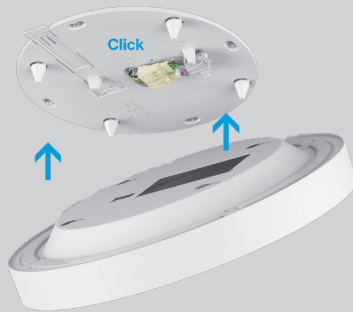

ONE CLICK INSTALLATION

Mounting & electrical connection with one click

[link to video](#)