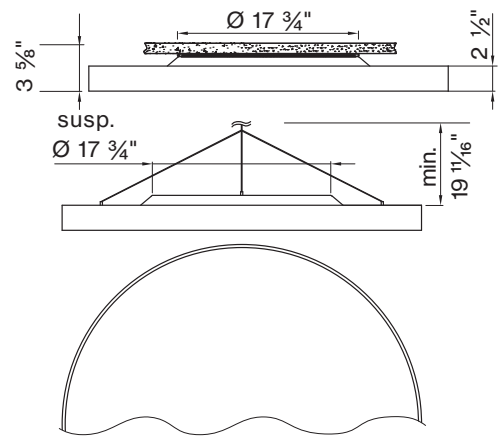

item code matches with coordinating
ROUND Direct/Indirect fixture

*only 0-10V and DALI dimming available

K CIRCUIT / EM

Single circuit *

*leave blank

L DIAMETER IN FT

Ø 1 1/2'	DM - 1.5 FT
Ø 2'	DM - 2 FT
Ø 3'	DM - 3 FT

BASO
basolighting.com
xalusa.com

Technical data

SIZE TYPE	LED COLOR TEMPERATURE	LIGHT DISTRIBUTION	DELIVERED LM INDIRECT	OPTICAL EFFICIENCY	
Ø 1 1/2' gray	30 K, 35 K	100% up	780lm	86%	102 lm/W
	40 K		810lm		107 lm/W
	30 K, 35 K	100% up	1090lm		87 lm/W
	40 K		1130lm		91 lm/W
Ø 2' gray	30 K, 35 K	100% up	960lm	86%	114 lm/W
	40 K		1000lm		118 lm/W
	30 K, 35 K	100% up	1310lm		107 lm/W
	40 K		1360lm		111 lm/W
	30 K, 35 K	100% up	1330lm		100 lm/W
Ø 3' gray	40 K		1380lm		104 lm/W
	30 K, 35 K	100% up	1780lm	86%	119 lm/W
	40 K		1850lm		124 lm/W
	30 K, 35 K	100% up	1780lm		117 lm/W
	40 K		1850lm		121 lm/W
	30 K, 35 K	100% up	2080lm		111 lm/W
	40 K		2170lm		115 lm/W
	30 K, 35 K	100% up	2800lm		102 lm/W
	40 K		2910lm		106 lm/W

Accessory

SUSPENSION SET < 36 INCH

3-piece barrel mount set 6 9 8 - 0 9 8 - 0 5 1 4 0

ROUND 1 1/2' surface

ROUND 2' surface

ROUND 3' surface

FIXTURE DIMENSIONS

NOMINAL	DIMENSIONS	CODE
Ø 1 1/2'	Ø 17 3/4" / h 3 1/2"	DM-1.5FT
Ø 2'	Ø 23 5/8" / h 3 1/2"	DM-2FT
Ø 3'	Ø 35 7/16" / h 3 1/2"	DM-3FT