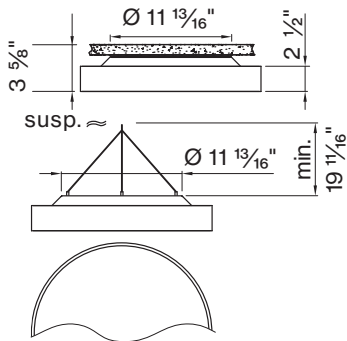

item code matches with coordinating
ROUND Direct/Indirect fixture

*only 0-10V and DALI dimming available

K CIRCUIT / EM

Single circuit *

*leave blank

L DIAMETER IN FT

Ø 1 1/2'	DM - 1.5 FT
Ø 2'	DM - 2 FT
Ø 3'	DM - 3 FT

BASO
basolighting.com
xalusa.com

Technical data

SIZE TYPE	LED COLOR TEMPERATURE	LIGHT DISTRIBUTION	DELIVERED LM INDIRECT	OPTICAL EFFICIENCY	
Ø 1 1/2' gray	30 K, 35 K	100% up	780lm	86%	102 lm/W
	40 K		810lm		107 lm/W
	30 K, 35 K	100% up	1090lm		87 lm/W
	40 K		1130lm		91 lm/W
Ø 2' gray	30 K, 35 K	100% up	960lm	86%	114 lm/W
	40 K		1000lm		118 lm/W
	30 K, 35 K	100% up	1310lm		107 lm/W
	40 K		1360lm		111 lm/W
	30 K, 35 K	100% up	1330lm		100 lm/W
Ø 3' gray	40 K		1380lm		104 lm/W
	30 K, 35 K	100% up	1780lm	86%	119 lm/W
	40 K		1850lm		124 lm/W
	30 K, 35 K	100% up	1780lm		117 lm/W
	40 K		1850lm		121 lm/W
	30 K, 35 K	100% up	2080lm		111 lm/W
	40 K		2170lm		115 lm/W
	30 K, 35 K	100% up	2800lm		102 lm/W
	40 K		2910lm		106 lm/W

Accessory

SUSPENSION SET < 36 INCH

3-piece barrel mount set 6 9 8 - 0 9 8 - 0 5 1 4 0

ROUND 1 1/2' surface

ROUND 2' surface

ROUND 3' surface

FIXTURE DIMENSIONS

NOMINAL	DIMENSIONS	CODE
Ø 1 1/2'	Ø 17 3/4" / h 3 1/2"	DM-1.5FT
Ø 2'	Ø 23 5/8" / h 3 1/2"	DM-2FT
Ø 3'	Ø 35 7/16" / h 3 1/2"	DM-3FT