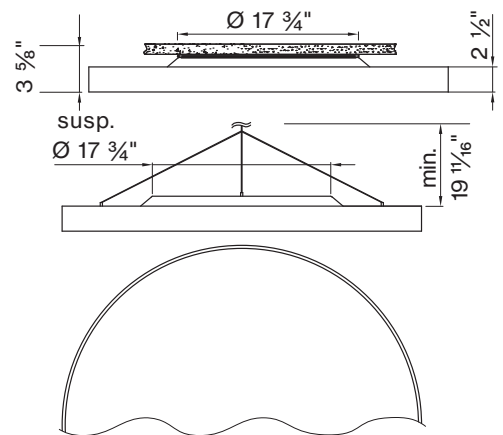

#### L DIAMETER IN FT

Ø 1 1/2'	DM - 1 . 5 FT
Ø 2'	DM - 2 FT
Ø 3'	DM - 3 FT

**Technical data**

SIZE TYPE	LED COLOR TEMPERATURE	LIGHT DISTRIBUTION	DELIVERED LM INDIRECT	OPTICAL EFFICIENCY	
Ø 1 1/2' gray	27K, 30K,	100% up	780lm	86%	102lm/W
	35K, 40K		810lm		107lm/W
	27K, 30K,	100% up	1090lm	86%	87lm/W
	35K, 40K		1130lm		91lm/W
Ø 2' gray	27K, 30K,	100% up	960lm	86%	114lm/W
	35K, 40K		1000lm		118lm/W
	27K, 30K,	100% up	1310lm	86%	107lm/W
	35K, 40K		1360lm		111lm/W
	27K, 30K,	100% up	1330lm	86%	100lm/W
	35K, 40K		1380lm		104lm/W
Ø 3' gray	27K, 30K,	100% up	1780lm	86%	119lm/W
	35K, 40K		1850lm		124lm/W
	27K, 30K,	100% up	1780lm	86%	117lm/W
	35K, 40K		1850lm		121lm/W
	27K, 30K,	100% up	2080lm	86%	111lm/W
	35K, 40K		2170lm		115lm/W
	27K, 30K,	100% up	2800lm	86%	102lm/W
	35K, 40K		2910lm		106lm/W

**Accessory**

**SUSPENSION SET < 36 INCH**

3-piece barrel mount set 698 - 098 - 05140

**ROUND 1 1/2' surface**

**ROUND 2' surface**

**ROUND 3' surface**

**FIXTURE DIMENSIONS**

NOMINAL	DIMENSIONS	CODE
Ø 1 1/2'	Ø 17 3/4" / h 3 1/2"	DM-1.5FT
Ø 2'	Ø 23 5/8" / h 3 1/2"	DM-2FT
Ø 3'	Ø 35 7/16" / h 3 1/2"	DM-3FT