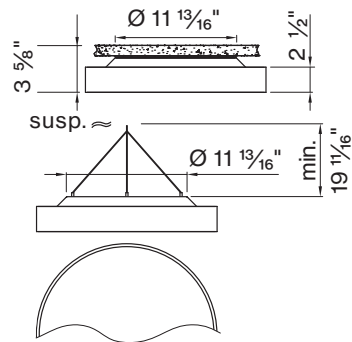

#### L DIAMETER IN FT

Ø 1 1/2'	DM - 1 . 5 FT
Ø 2'	DM - 2 FT
Ø 3'	DM - 3 FT

**Technical data**

SIZE TYPE	LED COLOR TEMPERATURE	LIGHT DISTRIBUTION	DELIVERED LM INDIRECT	OPTICAL EFFICIENCY	
Ø 1 1/2' gray	27K, 30K,	100% up	780lm	86%	102lm/W
	35K, 40K		810lm		107lm/W
	27K, 30K,	100% up	1090lm	86%	87lm/W
	35K, 40K		1130lm		91lm/W
Ø 2' gray	27K, 30K,	100% up	960lm	86%	114lm/W
	35K, 40K		1000lm		118lm/W
	27K, 30K,	100% up	1310lm	86%	107lm/W
	35K, 40K		1360lm		111lm/W
	27K, 30K,	100% up	1330lm	86%	100lm/W
	35K, 40K		1380lm		104lm/W
Ø 3' gray	27K, 30K,	100% up	1780lm	86%	119lm/W
	35K, 40K		1850lm		124lm/W
	27K, 30K,	100% up	1780lm	86%	117lm/W
	35K, 40K		1850lm		121lm/W
	27K, 30K,	100% up	2080lm	86%	111lm/W
	35K, 40K		2170lm		115lm/W
	27K, 30K,	100% up	2800lm	86%	102lm/W
	35K, 40K		2910lm		106lm/W

**Accessory**

**SUSPENSION SET < 36 INCH**

3-piece barrel mount set 698 - 098 - 05140

**ROUND 1 1/2' surface**

**ROUND 2' surface**

**ROUND 3' surface**

**FIXTURE DIMENSIONS**

NOMINAL	DIMENSIONS	CODE
Ø 1 1/2'	Ø 17 3/4" / h 3 1/2"	DM-1.5FT
Ø 2'	Ø 23 5/8" / h 3 1/2"	DM-2FT
Ø 3'	Ø 35 7/16" / h 3 1/2"	DM-3FT