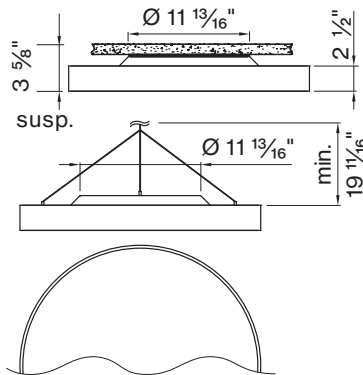

item code matches with coordinating
ROUND Direct/Indirect fixture

*only 0-10V and DALI dimming available

K CIRCUIT / EM

Single circuit *

*leave blank

L DIAMETER IN FT

Ø 1 1/2'	DM - 1.5 FT
Ø 2'	DM - 2 FT
Ø 3'	DM - 3 FT

BASO
basolighting.com
xalusa.com

Technical data

SIZE TYPE	LED COLOR TEMPERATURE	LIGHT DISTRIBUTION	DELIVERED LM INDIRECT	OPTICAL EFFICIENCY	
Ø 1 1/2' gray	30 K, 35 K	100% up	780lm	86%	102 lm/W
	40 K		810lm		107 lm/W
	30 K, 35 K	100% up	1090lm		87 lm/W
	40 K		1130lm		91 lm/W
Ø 2' gray	30 K, 35 K	100% up	960lm	86%	114 lm/W
	40 K		1000lm		118 lm/W
	30 K, 35 K	100% up	1310lm		107 lm/W
	40 K		1360lm		111 lm/W
	30 K, 35 K	100% up	1330lm		100 lm/W
Ø 3' gray	40 K		1380lm		104 lm/W
	30 K, 35 K	100% up	1780lm	86%	119 lm/W
	40 K		1850lm		124 lm/W
	30 K, 35 K	100% up	1780lm		117 lm/W
	40 K		1850lm		121 lm/W
	30 K, 35 K	100% up	2080lm		111 lm/W
	40 K		2170lm		115 lm/W
	30 K, 35 K	100% up	2800lm		102 lm/W
	40 K		2910lm		106 lm/W

Accessory

SUSPENSION SET < 36 INCH

3-piece barrel mount set 6 9 8 - 0 9 8 - 0 5 1 4 0

ROUND 1 1/2' surface

ROUND 2' surface

ROUND 3' surface

FIXTURE DIMENSIONS

NOMINAL	DIMENSIONS	CODE
Ø 1 1/2'	Ø 17 3/4" / h 3 1/2"	DM-1.5FT
Ø 2'	Ø 23 5/8" / h 3 1/2"	DM-2FT
Ø 3'	Ø 35 7/16" / h 3 1/2"	DM-3FT