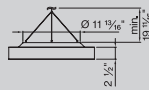

Pendant

ONE CLICK INSTALLATION

Mounting & electrical connection with one click