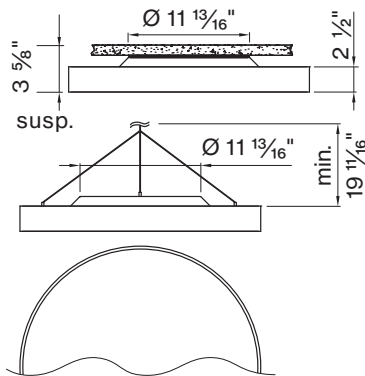

#### L DIAMETER IN FT

Ø 1 1/2'	DM - 1 . 5 FT
Ø 2'	DM - 2 FT
Ø 3'	DM - 3 FT

**Technical data**

SIZE TYPE	LED COLOR TEMPERATURE	LIGHT DISTRIBUTION	DELIVERED LM INDIRECT	OPTICAL EFFICIENCY	
Ø 1 1/2' gray	27K, 30K,	100% up	780lm	86%	102lm/W
	35K, 40K		810lm		107lm/W
	27K, 30K,	100% up	1090lm	86%	87lm/W
	35K, 40K		1130lm		91lm/W
Ø 2' gray	27K, 30K,	100% up	960lm	86%	114lm/W
	35K, 40K		1000lm		118lm/W
	27K, 30K,	100% up	1310lm	86%	107lm/W
	35K, 40K		1360lm		111lm/W
	27K, 30K,	100% up	1330lm	86%	100lm/W
	35K, 40K		1380lm		104lm/W
Ø 3' gray	27K, 30K,	100% up	1780lm	86%	119lm/W
	35K, 40K		1850lm		124lm/W
	27K, 30K,	100% up	1780lm	86%	117lm/W
	35K, 40K		1850lm		121lm/W
	27K, 30K,	100% up	2080lm	86%	111lm/W
	35K, 40K		2170lm		115lm/W
	27K, 30K,	100% up	2800lm	86%	102lm/W
	35K, 40K		2910lm		106lm/W

**Accessory**

**SUSPENSION SET < 36 INCH**

3-piece barrel mount set 698 - 098 - 05140

**ROUND 1 1/2' surface**

**ROUND 2' surface**

**ROUND 3' surface**

**FIXTURE DIMENSIONS**

NOMINAL	DIMENSIONS	CODE
Ø 1 1/2'	Ø 17 3/4" / h 3 1/2"	DM-1.5FT
Ø 2'	Ø 23 5/8" / h 3 1/2"	DM-2FT
Ø 3'	Ø 35 7/16" / h 3 1/2"	DM-3FT