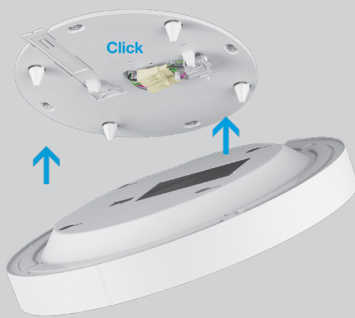

### PERFORMANCE

- Welded aluminum fixture housing
- Powder coated white, gray, or black
- CRI > 80 or CRI 90
- Acoustic lay-in cover

### MOUNTING

Surface

Pendant

### ONE CLICK INSTALLATION

Mounting & electrical connection with one click