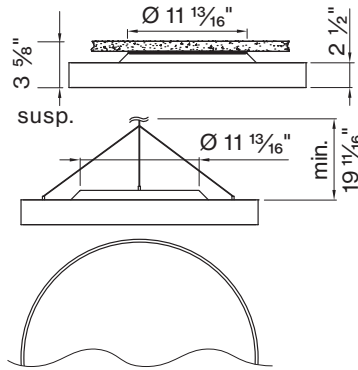

F DIAMETER IN FT

Ø 1 1/2' DM - 1 . 5 FT
Ø 2' DM - 2 FT
Ø 3' DM - 3 FT

Accessory

SUSPENSION SET < 36 INCH

3-piece barrel mount set 6 9 8 - 0 9 8 - 0 5 1 4 0

ROUND 1 1/2' surface

ROUND 2' surface

ROUND 3' surface

FIXTURE DIMENSIONS

NOMINAL	DIMENSIONS	CODE
Ø 1 1/2'	Ø 17 3/4" / h 3 1/2"	DM-1.5FT
Ø 2'	Ø 23 5/8" / h 3 1/2"	DM-2FT
Ø 3'	Ø 35 7/16" / h 3 1/2"	DM-3FT

ROUND mounting instructions

Get access to the ROUND mounting instructions faster by scanning the QR code.