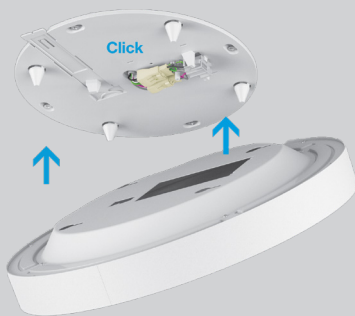

ROUND ACOUSTIC

CERTIFICATIONS & COMPLIANCE

FEATURES

5 YEAR
limited
led warranty

PERFORMANCE

- Welded aluminum fixture housing
- Powder coated white, gray, or black
- Acoustic PET lay-in cover

MOUNTING

Surface

Pendant

ONE CLICK INSTALLATION

Mounting & electrical connection with one click

Catalog Number Example

ROUND-ACO-LI-SUR-BL-LG-2FT

A B C D E F

A RANGE

ROUND Acoustic ROUND-ACO

F DIAMETER IN FT

Ø 1 1/2' DM - 1 . 5 FT
Ø 2' DM - 2 FT
Ø 3' DM - 3 FT

Accessory

SUSPENSION SET < 36 INCH

3-piece barrel mount set 6 9 8 - 0 9 8 - 0 5 1 4 0

ROUND 1 1/2' surface

ROUND 2' surface

ROUND 3' surface

FIXTURE DIMENSIONS

NOMINAL	DIMENSIONS	CODE
Ø 1 1/2'	Ø 17 3/4" / h 3 1/2"	DM-1.5FT
Ø 2'	Ø 23 5/8" / h 3 1/2"	DM-2FT
Ø 3'	Ø 35 7/16" / h 3 1/2"	DM-3FT

ROUND mounting instructions

Get access to the ROUND mounting instructions faster by scanning the QR code.