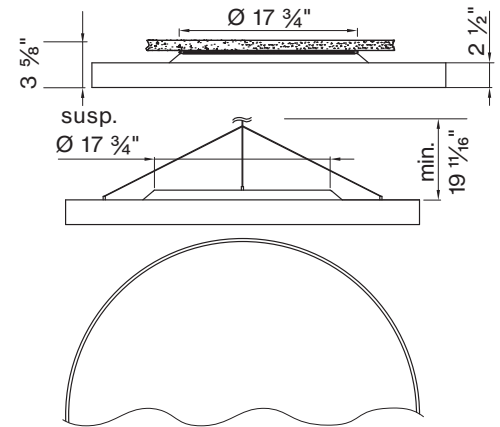

F DIAMETER IN FT

Ø 1 1/2' DM - 1 . 5 FT
Ø 2' DM - 2 FT
Ø 3' DM - 3 FT

Accessory

SUSPENSION SET < 36 INCH

3-piece barrel mount set 6 9 8 - 0 9 8 - 0 5 1 4 0

ROUND 1 1/2' surface

ROUND 2' surface

ROUND 3' surface

FIXTURE DIMENSIONS

NOMINAL	DIMENSIONS	CODE
Ø 1 1/2'	Ø 17 3/4" / h 3 1/2"	DM-1.5FT
Ø 2'	Ø 23 5/8" / h 3 1/2"	DM-2FT
Ø 3'	Ø 35 7/16" / h 3 1/2"	DM-3FT

ROUND mounting instructions

Get access to the ROUND mounting instructions faster by scanning the QR code.