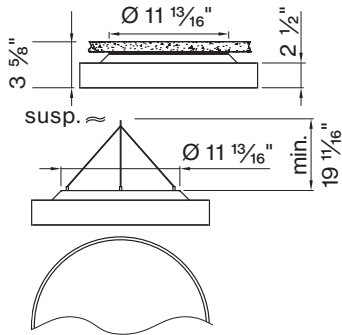

F DIAMETER IN FT

Ø 1 1/2' DM - 1 . 5 FT
Ø 2' DM - 2 FT
Ø 3' DM - 3 FT

Accessory

SUSPENSION SET < 36 INCH

3-piece barrel mount set 6 9 8 - 0 9 8 - 0 5 1 4 0

ROUND 1 1/2' surface

ROUND 2' surface

ROUND 3' surface

FIXTURE DIMENSIONS

NOMINAL	DIMENSIONS	CODE
Ø 1 1/2'	Ø 17 3/4" / h 3 1/2"	DM-1.5FT
Ø 2'	Ø 23 5/8" / h 3 1/2"	DM-2FT
Ø 3'	Ø 35 7/16" / h 3 1/2"	DM-3FT

ROUND mounting instructions

Get access to the ROUND mounting instructions faster by scanning the QR code.