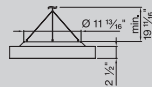

Pendant

ONE CLICK INSTALLATION

Mounting & electrical connection with one click