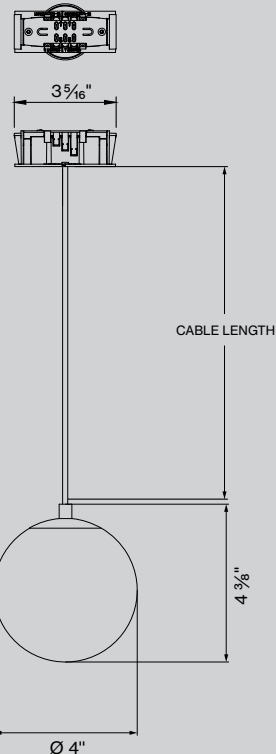

Catalog Number Example

RLINS-SPHERE-WH-BL-35K-C90-48V-010V-500LM-xxW-DM-4IN-CBL-6IN

A	B	C	D	E	F	G	H	I	J	K
A RANGE R-LINE inset						RLINS				
B INSET TYPE SPHERE							SPHERE			
C GLASS COLOR White (Opaque)							WH			
D ADAPTER & CABLE COLOR sub option										
							Black			BL
							White			WH
E CCT/CRI										
							2700 K			27 K - C90
							3000 K			30 K - C90
							3500 K			35 K - C90
							4000 K			40 K - C90
F VOLTAGE										
							48V low constant voltage			48V
G DIMMING										
										0-10V 1% single control 010V
H CIRCUIT										
										1 or 2 Circuit *
										compatible with 1 or 2 track (see driver cutsheet)
										*leave empty
I OUTPUT LM										
							500 lm xxW			500 LM - x x W
							750 lm xxW			750 LM - x x W
J SIZE										
							4" diameter			DM - 4 IN
K CABLE LENGTH										
							6" cable			CBL - 6 IN
							96" cable			CBL - 96 IN
										Cable lengths available in 6" increments from 6" to 96".

DIMENSIONS

SPHERE