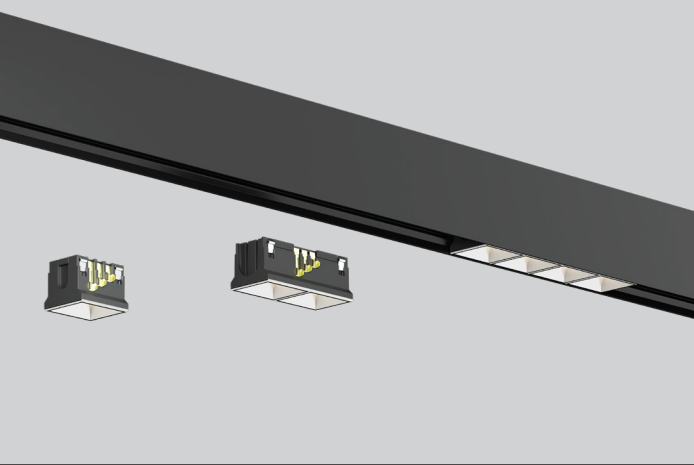

R-LINE[®] LOUVER

CERTIFICATIONS & COMPLIANCE

FEATURES

5 YEAR
limited
led warranty

CONFIGURATIONS

R1 Track
1" Inset

R2 Track
1" Inset

R2 Track
2" Inset

R3 Track
1" Inset

REFLECTOR COLOR

Black

White

Chrome

Bronze

ADAPTER COLORS

Black

B PRODUCT

Louver shallow inset L O U V E R

H DIMMING

0-10V 1% dimming 0 1 0 V

C INSET HEIGHT

1" Inset flush with R1/R3 track 1
2" Inset available in Q1 2024 2

I CIRCUIT

1 or 2 Circuit *
*leave blank