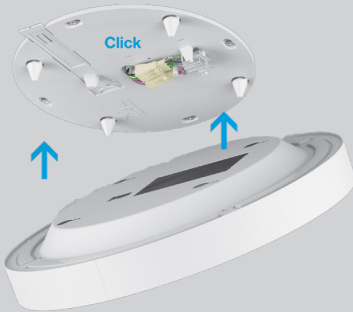

ROUND

DIRECT/INDIRECT

PERFORMANCE

- Up to 125 lm/W efficiency
- 27 K, 30 K, 35 K, 40 K
- CRI > 80 & CRI > 90

MOUNTING

Surface

Pendant

ONE CLICK INSTALLATION

Mounting & electrical connection with one click

10 Business Days for all QuickShip items

- Maximum quantity: 25 pieces
- "QuickShip" must be clearly listed on PO.
- QuickShip items must be on Separate Purchase Order.
- QuickShip orders must be received with complete and correct catalog numbers.
- Variant request will not qualify for QuickShip program.
- QuickShip orders must be received before 2 pm EST. After 2 pm, shipping will be based on the next business day.
- QuickShip orders are based on standard BASO terms for payment.
- Order change of any type will affect shipping times.
- Partial shipments may be required based on current factory inventory.

QS Ø 3' DM - 3 F T

G CRI

QS CRI > 80 C 8 0

QS CRI > 90 C 9 0

Technical data

	SIZE TYPE	LED COLOR TEMPERATURE	INPUT WATTS	DELIVERED LM TOTAL	LIGHT DISTRIBUTION	DELIVERED LM DIRECT			
	Ø 1 1/2'	30K, 35K	28 W	2870lm	73% down / 27% up	2090lm	780lm	86%	102lm/W
		30K, 35K	47 W	4070lm	73% down / 27% up	2990lm	1090lm		87lm/W
	Ø 2'	30K, 35K	35 W	4020lm	76% down / 24% up	3060lm	960lm	86%	114lm/W
		30K, 35K	50 W	5400lm	76% down / 24% up	4090lm	1310lm		107lm/W
		30K, 35K	64 W	6450lm	80% down / 20% up	5110lm	1330lm		100lm/W
		30K, 35K	57 W	6830lm	74% down / 26% up	5050lm	1780lm	86%	119lm/W
	Ø 3'	30K, 35K	67 W	7800lm	80% down / 20% up	6020lm	1780lm		117lm/W
		30K, 35K	91 W	10130lm	80% down / 20% up	8040lm	2080lm		111lm/W
		30K, 35K	135 W	13790lm	80% down / 20% up	10980lm	2800lm		102lm/W