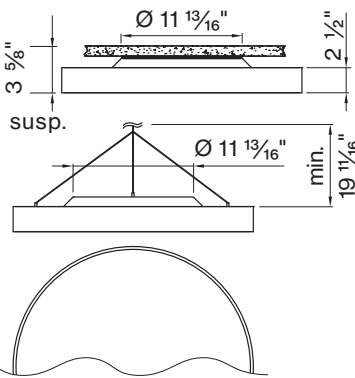

E LENS

QS Opal cover O P

F CCT

QS 3000 K 3 0 K

QS 3500 K 3 5 K

L DIAMETER IN FT

QS Ø 1 1/2' DM - 1 . 5 F T

QS Ø 2' DM - 2 F T

QS Ø 3' DM - 3 F T

G CRI

QS CRI > 80 C 8 0

QS CRI > 90 C 9 0

Technical data

	SIZE TYPE	LED COLOR TEMPERATURE	INPUT WATTS	DELIVERED LM TOTAL	LIGHT DISTRIBUTION	DELIVERED LM DIRECT			
	Ø 1 1/2'	30K, 35K	28 W	2870lm	73% down / 27% up	2090lm	780lm	86%	102lm/W
		30K, 35K	47 W	4070lm	73% down / 27% up	2990lm	1090lm		87lm/W
	Ø 2'	30K, 35K	35 W	4020lm	76% down / 24% up	3060lm	960lm	86%	114lm/W
		30K, 35K	50 W	5400lm	76% down / 24% up	4090lm	1310lm		107lm/W
		30K, 35K	64 W	6450lm	80% down / 20% up	5110lm	1330lm		100lm/W
		30K, 35K	57 W	6830lm	74% down / 26% up	5050lm	1780lm	86%	119lm/W
	Ø 3'	30K, 35K	67 W	7800lm	80% down / 20% up	6020lm	1780lm		117lm/W
		30K, 35K	91 W	10130lm	80% down / 20% up	8040lm	2080lm		111lm/W
		30K, 35K	135 W	13790lm	80% down / 20% up	10980lm	2800lm		102lm/W

Accessory

SUSPENSION SET < 36 INCH

3-piece barrel mount set 6 9 8 - 0 9 8 - 0 5 1 4 0

ROUND 1 1/2' surface

ROUND 2 1/2' surface

ROUND 3 1/2' surface

FIXTURE DIMENSIONS

NOMINAL	DIMENSIONS	CODE
Ø 1 1/2'	Ø 17 3/4" / h 3 1/2"	DM-1.5FT
Ø 2'	Ø 23 5/8" / h 3 1/2"	DM-2FT
Ø 3'	Ø 35 7/16" / h 3 1/2"	DM-3FT