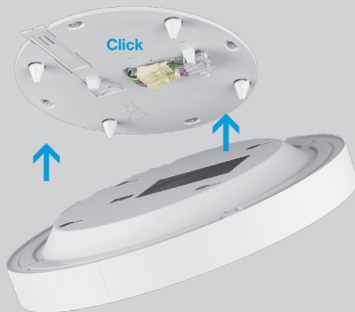

ONE CLICK INSTALLATION

Mounting & electrical connection with one click

10 Business Days for all QuickShip items

- Maximum quantity: 25 pieces
- "QuickShip" must be clearly listed on PO.
- QuickShip items must be on Separate Purchase Order.
- QuickShip orders must be received with complete and correct catalog numbers.
- Variant request will not qualify for QuickShip program.
- QuickShip orders must be received before 2 pm EST. After 2 pm, shipping will be based on the next business day.
- QuickShip orders are based on standard XAL terms for payment.
- Order change of any type will affect shipping times.
- Partial shipments may be required based on current factory inventory.

Catalog Number Example

RND-D/I-RD-SUR-WH-OP-35K-C80-UNV-010V-04000LF-DM-2FT

A RANGE

QS ROUND V E L A - D / I

H VOLTAGE

QS 120V/277V UNV

B SUB CATEGORY

QS Round R D

I DIMMING

QS 0-10V 1% 0 1 0 V

C MOUNTING

QS Surface S U R

QS Pendant P D T

J OUTPUT LM

QS Ø 1 1/2' 2900lm 0 2 9 0 0 L

QS 4100lm 0 4 1 0 0 L

QS Ø 2' 4000lm 0 4 0 0 0 L

QS 5400lm 0 5 4 0 0 L

QS Ø 3' 6800lm 0 6 8 0 0 L

QS 7800lm 0 7 8 0 0 L

D COLOR

QS White W H

K CIRCUIT / EM

QS Single circuit *
* leave blank

E LENS

QS Opal cover O P

F CCT

QS 3000 K 3 0 K

QS 3500 K 3 5 K

L DIAMETER IN FT

QS Ø 1 1/2' DM - 1 . 5 F T

QS Ø 2' DM - 2 F T

QS Ø 3' DM - 3 F T

G CRI

QS CRI > 80 C 8 0

QS CRI > 90 C 9 0