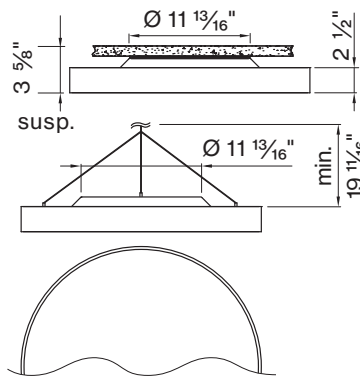

E LENS

QS Opal cover O P

F CCT

QS 3000 K 3 0 K

QS 3500 K 3 5 K

L DIAMETER IN FT

QS Ø 1 1/2' DM - 1 . 5 F T

QS Ø 2' DM - 2 F T

QS Ø 3' DM - 3 F T

G CRI

QS CRI > 80 C 8 0

QS CRI > 90 C 9 0

Technical data

	SIZE TYPE	LED COLOR TEMPERATURE	INPUT WATTS	DELIVERED LM TOTAL	LIGHT DISTRIBUTION	DELIVERED LM DIRECT			
	Ø 1 1/2'	30K, 35K	28W	2870lm	73% down / 27% up	2090lm	780lm	86%	102lm/W
		30K, 35K	47W	4070lm	73% down / 27% up	2990lm	1090lm		87lm/W
	Ø 2'	30K, 35K	35W	4020lm	76% down / 24% up	3060lm	960lm	86%	114lm/W
		30K, 35K	50W	5400lm	76% down / 24% up	4090lm	1310lm		107lm/W
		30K, 35K	64W	6450lm	80% down / 20% up	5110lm	1330lm		100lm/W
		30K, 35K	57W	6830lm	74% down / 26% up	5050lm	1780lm	86%	119lm/W
	Ø 3'	30K, 35K	67W	7800lm	80% down / 20% up	6020lm	1780lm		117lm/W
		30K, 35K	91W	10130lm	80% down / 20% up	8040lm	2080lm		111lm/W
		30K, 35K	135W	13790lm	80% down / 20% up	10980lm	2800lm		102lm/W

Accessory

SUSPENSION SET < 36 INCH

3-piece barrel mount set 6 9 8 - 0 9 8 - 0 5 1 4 0

ROUND 1 1/2' surface

ROUND 2 1/2' surface

ROUND 3 1/2' surface

FIXTURE DIMENSIONS

NOMINAL	DIMENSIONS	CODE
Ø 1 1/2'	Ø 17 3/4" / h 3 1/2"	DM-1.5FT
Ø 2'	Ø 23 5/8" / h 3 1/2"	DM-2FT
Ø 3'	Ø 35 7/16" / h 3 1/2"	DM-3FT