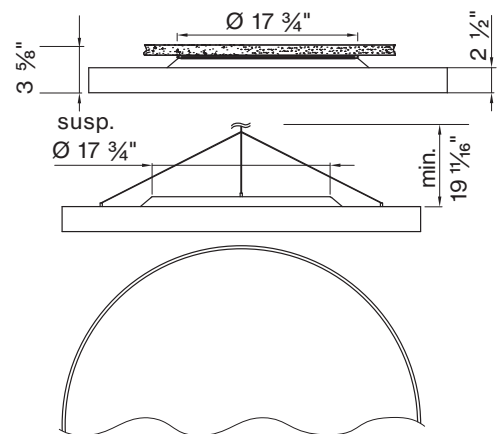

E LENS

QS Opal cover O P

F CCT

QS 3000 K 3 0 K

QS 3500 K 3 5 K

L DIAMETER IN FT

QS Ø 1 1/2' DM - 1 . 5 F T

QS Ø 2' DM - 2 F T

QS Ø 3' DM - 3 F T

G CRI

QS CRI > 80 C 8 0

QS CRI > 90 C 9 0

Technical data

	SIZE TYPE	LED COLOR TEMPERATURE	INPUT WATTS	DELIVERED LM TOTAL	LIGHT DISTRIBUTION	DELIVERED LM DIRECT			
	Ø 1 1/2'	30K, 35K	28 W	2870lm	73% down / 27% up	2090lm	780lm	86%	102lm/W
		30K, 35K	47 W	4070lm	73% down / 27% up	2990lm	1090lm		87lm/W
	Ø 2'	30K, 35K	35 W	4020lm	76% down / 24% up	3060lm	960lm	86%	114lm/W
		30K, 35K	50 W	5400lm	76% down / 24% up	4090lm	1310lm		107lm/W
		30K, 35K	64 W	6450lm	80% down / 20% up	5110lm	1330lm		100lm/W
		30K, 35K	57 W	6830lm	74% down / 26% up	5050lm	1780lm	86%	119lm/W
	Ø 3'	30K, 35K	67 W	7800lm	80% down / 20% up	6020lm	1780lm		117lm/W
		30K, 35K	91 W	10130lm	80% down / 20% up	8040lm	2080lm		111lm/W
		30K, 35K	135 W	13790lm	80% down / 20% up	10980lm	2800lm		102lm/W

Accessory

SUSPENSION SET < 36 INCH

3-piece barrel mount set 6 9 8 - 0 9 8 - 0 5 1 4 0

ROUND 1 1/2' surface

ROUND 2 1/2' surface

ROUND 3 1/2' surface

FIXTURE DIMENSIONS

NOMINAL	DIMENSIONS	CODE
Ø 1 1/2'	Ø 17 3/4" / h 3 1/2"	DM-1.5FT
Ø 2'	Ø 23 5/8" / h 3 1/2"	DM-2FT
Ø 3'	Ø 35 7/16" / h 3 1/2"	DM-3FT