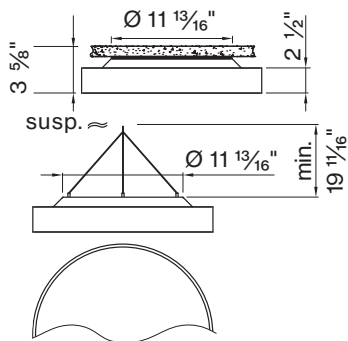

E LENS

QS Opal cover O P

F CCT

QS 3000 K 3 0 K

QS 3500 K 3 5 K

L DIAMETER IN FT

QS Ø 1 1/2' DM - 1 . 5 F T

QS Ø 2' DM - 2 F T

QS Ø 3' DM - 3 F T

G CRI

QS CRI > 80 C 8 0

QS CRI > 90 C 9 0

Technical data

	SIZE TYPE	LED COLOR TEMPERATURE	INPUT WATTS	DELIVERED LM TOTAL	LIGHT DISTRIBUTION	DELIVERED LM DIRECT			
	Ø 1 1/2'	30K, 35K	28W	2870lm	73% down / 27% up	2090lm	780lm	86%	102lm/W
		30K, 35K	47W	4070lm	73% down / 27% up	2990lm	1090lm		87lm/W
	Ø 2'	30K, 35K	35W	4020lm	76% down / 24% up	3060lm	960lm	86%	114lm/W
		30K, 35K	50W	5400lm	76% down / 24% up	4090lm	1310lm		107lm/W
		30K, 35K	64W	6450lm	80% down / 20% up	5110lm	1330lm		100lm/W
		30K, 35K	57W	6830lm	74% down / 26% up	5050lm	1780lm	86%	119lm/W
	Ø 3'	30K, 35K	67W	7800lm	80% down / 20% up	6020lm	1780lm		117lm/W
		30K, 35K	91W	10130lm	80% down / 20% up	8040lm	2080lm		111lm/W
		30K, 35K	135W	13790lm	80% down / 20% up	10980lm	2800lm		102lm/W

Accessory

SUSPENSION SET < 36 INCH

3-piece barrel mount set 6 9 8 - 0 9 8 - 0 5 1 4 0

ROUND 1 1/2' surface

ROUND 2 1/2' surface

ROUND 3 1/2' surface

FIXTURE DIMENSIONS

NOMINAL	DIMENSIONS	CODE
Ø 1 1/2'	Ø 17 3/4" / h 3 1/2"	DM-1.5FT
Ø 2'	Ø 23 5/8" / h 3 1/2"	DM-2FT
Ø 3'	Ø 35 7/16" / h 3 1/2"	DM-3FT