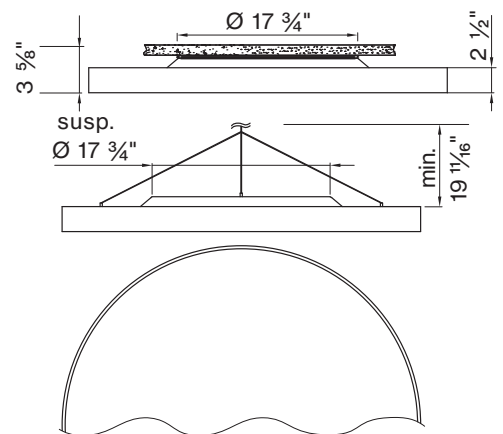

E LENS

QS Opal cover O P

F CCT

QS 3000 K 3 0 K

QS 3500 K 3 5 K

L DIAMETER IN FT

QS Ø 1 1/2' DM - 1 . 5 F T

QS Ø 2' DM - 2 F T

QS Ø 3' DM - 3 F T

G CRI

QS CRI > 80 C 8 0

QS CRI > 90 C 9 0

Technical data

	SIZE TYPE	LED COLOR TEMPERATURE	INPUT WATTS	DELIVERED LM TOTAL	LIGHT DISTRIBUTION	DELIVERED LM DIRECT			
	Ø 1 1/2'	30K, 35K	28W	2870lm	73% down / 27% up	2090lm	780lm	86%	102lm/W
		30K, 35K	47W	4070lm	73% down / 27% up	2990lm	1090lm		87lm/W
	Ø 2'	30K, 35K	35W	4020lm	76% down / 24% up	3060lm	960lm	86%	114lm/W
		30K, 35K	50W	5400lm	76% down / 24% up	4090lm	1310lm		107lm/W
		30K, 35K	64W	6450lm	80% down / 20% up	5110lm	1330lm		100lm/W
		30K, 35K	57W	6830lm	74% down / 26% up	5050lm	1780lm	86%	119lm/W
	Ø 3'	30K, 35K	67W	7800lm	80% down / 20% up	6020lm	1780lm		117lm/W
		30K, 35K	91W	10130lm	80% down / 20% up	8040lm	2080lm		111lm/W
		30K, 35K	135W	13790lm	80% down / 20% up	10980lm	2800lm		102lm/W

Accessory

SUSPENSION SET < 36 INCH

3-piece barrel mount set 6 9 8 - 0 9 8 - 0 5 1 4 0

ROUND 1 1/2' surface

ROUND 2 1/2' surface

ROUND 3 1/2' surface

FIXTURE DIMENSIONS

NOMINAL	DIMENSIONS	CODE
Ø 1 1/2'	Ø 17 3/4" / h 3 1/2"	DM-1.5FT
Ø 2'	Ø 23 5/8" / h 3 1/2"	DM-2FT
Ø 3'	Ø 35 7/16" / h 3 1/2"	DM-3FT