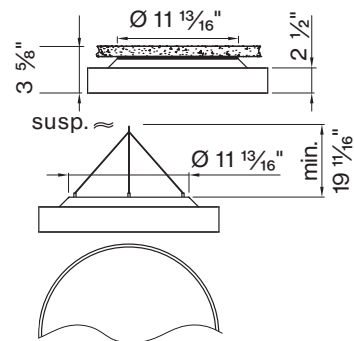

E LENS

QS Opal cover O P

F CCT

QS 3000 K 3 0 K

QS 3500 K 3 5 K

L DIAMETER IN FT

QS Ø 1 1/2' DM - 1 . 5 F T

QS Ø 2' DM - 2 F T

QS Ø 3' DM - 3 F T

G CRI

QS CRI > 80 C 8 0

QS CRI > 90 C 9 0

Technical data

	SIZE TYPE	LED COLOR TEMPERATURE	INPUT WATTS	DELIVERED LM TOTAL	LIGHT DISTRIBUTION	DELIVERED LM DIRECT			
	Ø 1 1/2'	30K, 35K	28 W	2870lm	73% down / 27% up	2090lm	780lm	86%	102lm/W
		30K, 35K	47 W	4070lm	73% down / 27% up	2990lm	1090lm		87lm/W
	Ø 2'	30K, 35K	35 W	4020lm	76% down / 24% up	3060lm	960lm	86%	114lm/W
		30K, 35K	50 W	5400lm	76% down / 24% up	4090lm	1310lm		107lm/W
		30K, 35K	64 W	6450lm	80% down / 20% up	5110lm	1330lm		100lm/W
		30K, 35K	57 W	6830lm	74% down / 26% up	5050lm	1780lm	86%	119lm/W
	Ø 3'	30K, 35K	67 W	7800lm	80% down / 20% up	6020lm	1780lm		117lm/W
		30K, 35K	91 W	10130lm	80% down / 20% up	8040lm	2080lm		111lm/W
		30K, 35K	135 W	13790lm	80% down / 20% up	10980lm	2800lm		102lm/W

Accessory

SUSPENSION SET < 36 INCH

3-piece barrel mount set 6 9 8 - 0 9 8 - 0 5 1 4 0

ROUND 1 1/2' surface

ROUND 2 1/2' surface

ROUND 3 1/2' surface

FIXTURE DIMENSIONS

NOMINAL	DIMENSIONS	CODE
Ø 1 1/2'	Ø 17 3/4" / h 3 1/2"	DM-1.5FT
Ø 2'	Ø 23 5/8" / h 3 1/2"	DM-2FT
Ø 3'	Ø 35 7/16" / h 3 1/2"	DM-3FT