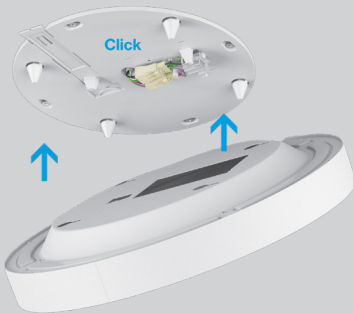

ONE CLICK INSTALLATION

Mounting & electrical connection with one click

10 Business Days for all QuickShip items

- Maximum quantity: 25 pieces
- "QuickShip" must be clearly listed on PO.
- QuickShip items must be on Separate Purchase Order.
- QuickShip orders must be received with complete and correct catalog numbers.
- Variant request will not qualify for QuickShip program.
- QuickShip orders must be received before 2 pm EST. After 2 pm, shipping will be based on the next business day.
- QuickShip orders are based on standard XAL terms for payment.
- Order change of any type will affect shipping times.
- Partial shipments may be required based on current factory inventory.

Catalog Number Example

RND--DIR-LM-SUR-WH-OP-30K-C80-UNV-010V-04000LF-DM-2FT

A RANGE

QS ROUND RND - DIR

H VOLTAGE

QS 120V/277V UNV

B SUB CATEGORY

QS Luminaire LM

I DIMMING

QS 0-10V 1% 0 1 0 V

C MOUNTING

QS Surface SUR

QS Pendant PDT

J OUTPUT LM

QS Ø 1 1/2' 2000lm 0 2 0 0 0 L

QS 3000lm 0 3 0 0 0 L

QS Ø 2' 3000lm 0 3 0 0 0 L

QS 4000lm 0 4 0 0 0 L

QS Ø 3' 5000lm 0 5 0 0 0 L

QS 6000lm 0 6 0 0 0 L

D COLOR

QS White WH

K CIRCUIT / EM

QS Single circuit *

* leave blank

E LENS

QS Opal cover OP

F CCT

QS 3000K 3 0 K

QS 3500K 3 5 K

L DIAMETER IN FT

QS Ø 1 1/2' DM - 1 . 5 FT

QS Ø 2' DM - 2 FT

QS Ø 3' DM - 3 FT

G CRI

QS CRI > 80 C 8 0

QS CRI > 90 C 9 0