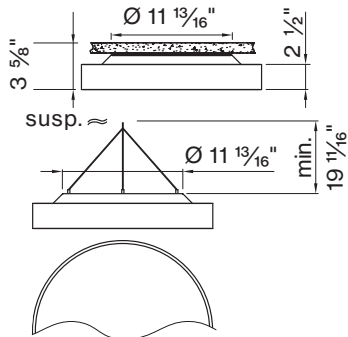

* leave blank

E LENS

QS Opal cover OP

F CCT

QS 3000K 3 0 K

QS 3500K 3 5 K

L DIAMETER IN FT

QS Ø 1 1/2' DM - 1 . 5 FT

QS Ø 2' DM - 2 FT

QS Ø 3' DM - 3 FT

G CRI

QS CRI > 80 C 8 0

QS CRI > 90 C 9 0

Technical data

SIZE TYPE	LED COLOR TEMPERATURE	INPUT WATTS	DELIVERED LM TOTAL	LIGHT DISTRIBUTION	DELIVERED LM DIRECT	OPTICAL EFFICIENCY	LUMINAIRE EFFICACY
Ø 1 1/2'	30K, 35K	20W	2080lm	100% down	2080lm	85%	102lm/W
	30K, 35K	34W	2970lm		2970lm		87lm/W
Ø 2'	30K, 35K	27W	3030lm	100% down	3030lm	85%	111lm/W
	30K, 35K	39W	4060lm		4060lm		104lm/W
	30K, 35K	53W	5080lm		5070lm		96lm/W
	30K, 35K	43W	5010lm		5010lm		116lm/W
Ø 3'	30K, 35K	53W	5970lm	100% down	5970lm	85%	113lm/W
	30K, 35K	75W	7980lm		7970lm		107lm/W
	30K, 35K	112W	10900lm		10890lm		98lm/W

Accessory

SUSPENSION SET < 36 INCH

3-piece barrel mount set 698 - 098 - 05140

ROUND 1 1/2' surface

ROUND 2 1/2' surface

ROUND 3 1/2' surface

FIXTURE DIMENSIONS

NOMINAL	DIMENSIONS	CODE
Ø 1 1/2'	Ø 17 3/4" / h 3 1/2"	DM-1.5FT
Ø 2'	Ø 23 5/8" / h 3 1/2"	DM-2FT
Ø 3'	Ø 35 7/16" / h 3 1/2"	DM-3FT