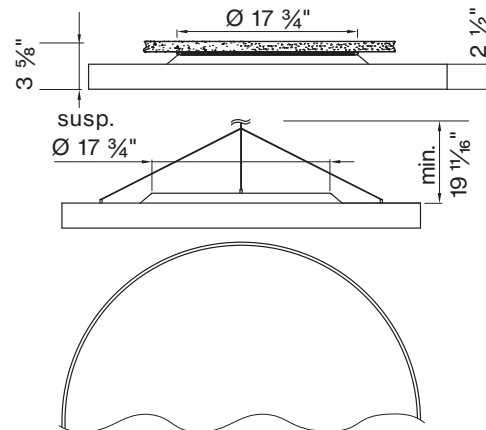

* leave blank

E LENS

QS Opal cover OP

F CCT

QS 3000K 3 0 K

QS 3500K 3 5 K

L DIAMETER IN FT

QS Ø 1 1/2' DM - 1 . 5 FT

QS Ø 2' DM - 2 FT

QS Ø 3' DM - 3 FT

G CRI

QS CRI > 80 C 8 0

QS CRI > 90 C 9 0

Technical data

SIZE TYPE	LED COLOR TEMPERATURE	INPUT WATTS	DELIVERED LM TOTAL	LIGHT DISTRIBUTION	DELIVERED LM DIRECT	OPTICAL EFFICIENCY	LUMINAIRE EFFICACY
Ø 1 1/2'	30K, 35K	20W	2080lm	100% down	2080lm	85%	102lm/W
	30K, 35K	34W	2970lm		2970lm		87lm/W
Ø 2'	30K, 35K	27W	3030lm	100% down	3030lm	85%	111lm/W
	30K, 35K	39W	4060lm		4060lm		104lm/W
	30K, 35K	53W	5080lm		5070lm		96lm/W
	30K, 35K	43W	5010lm		5010lm		116lm/W
Ø 3'	30K, 35K	53W	5970lm	100% down	5970lm	85%	113lm/W
	30K, 35K	75W	7980lm		7970lm		107lm/W
	30K, 35K	112W	10900lm		10890lm		98lm/W

Accessory

SUSPENSION SET < 36 INCH

3-piece barrel mount set 698 - 098 - 05140

ROUND 1 1/2' surface

ROUND 2 1/2' surface

ROUND 3 1/2' surface

FIXTURE DIMENSIONS

NOMINAL	DIMENSIONS	CODE
Ø 1 1/2'	Ø 17 3/4" / h 3 1/2"	DM-1.5FT
Ø 2'	Ø 23 5/8" / h 3 1/2"	DM-2FT
Ø 3'	Ø 35 7/16" / h 3 1/2"	DM-3FT