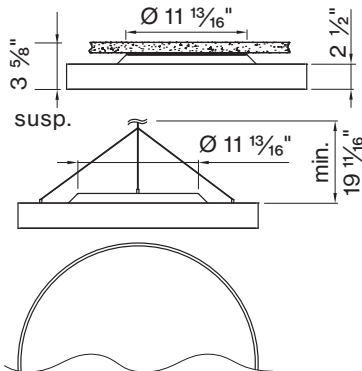

* leave blank

E LENS

QS Opal cover OP

F CCT

QS 3000K 3 0 K

QS 3500K 3 5 K

L DIAMETER IN FT

QS Ø 1 1/2' DM - 1 . 5 FT

QS Ø 2' DM - 2 FT

QS Ø 3' DM - 3 FT

G CRI

QS CRI > 80 C 8 0

QS CRI > 90 C 9 0

Technical data

SIZE TYPE	LED COLOR TEMPERATURE	INPUT WATTS	DELIVERED LM TOTAL	LIGHT DISTRIBUTION	DELIVERED LM DIRECT	OPTICAL EFFICIENCY	LUMINAIRE EFFICACY
Ø 1 1/2'	30K, 35K	20W	2080lm	100% down	2080lm	85%	102lm/W
	30K, 35K	34W	2970lm		2970lm		87lm/W
Ø 2'	30K, 35K	27W	3030lm	100% down	3030lm	85%	111lm/W
	30K, 35K	39W	4060lm		4060lm		104lm/W
	30K, 35K	53W	5080lm		5070lm		96lm/W
	30K, 35K	43W	5010lm		5010lm		116lm/W
Ø 3'	30K, 35K	53W	5970lm	100% down	5970lm	85%	113lm/W
	30K, 35K	75W	7980lm		7970lm		107lm/W
	30K, 35K	112W	10900lm		10890lm		98lm/W

Accessory

SUSPENSION SET < 36 INCH

3-piece barrel mount set 698 - 098 - 05140

ROUND 1 1/2' surface

ROUND 2 1/2' surface

ROUND 3 1/2' surface

FIXTURE DIMENSIONS

NOMINAL	DIMENSIONS	CODE
Ø 1 1/2'	Ø 17 3/4" / h 3 1/2"	DM-1.5FT
Ø 2'	Ø 23 5/8" / h 3 1/2"	DM-2FT
Ø 3'	Ø 35 7/16" / h 3 1/2"	DM-3FT