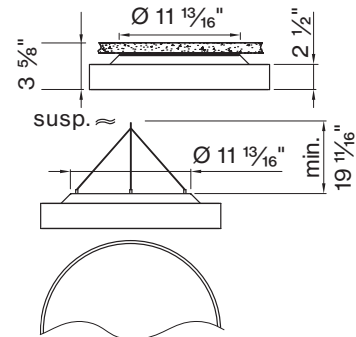

E LENS

QS Opal cover OP

F CCT

QS 3000K 3 0 K

QS 3500K 3 5 K

L DIAMETER IN FT

QS Ø 1 1/2' DM - 1 . 5 FT

QS Ø 2' DM - 2 FT

QS Ø 3' DM - 3 FT

G CRI

QS CRI > 80 C 8 0

QS CRI > 90 C 9 0

Technical data

SIZE TYPE	LED COLOR TEMPERATURE	INPUT WATTS	DELIVERED LM TOTAL	LIGHT DISTRIBUTION	DELIVERED LM DIRECT	OPTICAL EFFICIENCY	LUMINAIRE EFFICACY
Ø 1 1/2'	30K, 35K	20W	2080lm	100% down	2080lm	85%	102lm/W
	30K, 35K	34W	2970lm		2970lm		87lm/W
Ø 2'	30K, 35K	27W	3030lm	100% down	3030lm	85%	111lm/W
	30K, 35K	39W	4060lm		4060lm		104lm/W
	30K, 35K	53W	5080lm		5070lm		96lm/W
	30K, 35K	43W	5010lm		5010lm		116lm/W
Ø 3'	30K, 35K	53W	5970lm	100% down	5970lm	85%	113lm/W
	30K, 35K	75W	7980lm		7970lm		107lm/W
	30K, 35K	112W	10900lm		10890lm		98lm/W

Accessory

SUSPENSION SET < 36 INCH

3-piece barrel mount set 698 - 098 - 05140

ROUND 1 1/2' surface

ROUND 2 1/2' surface

ROUND 3 1/2' surface

FIXTURE DIMENSIONS

NOMINAL	DIMENSIONS	CODE
Ø 1 1/2'	Ø 11 13/16" / h 3 1/2"	DM-1.5FT
Ø 2'	Ø 17 3/4" / h 3 1/2"	DM-2FT
Ø 3'	Ø 23 5/8" / h 3 1/2"	DM-3FT