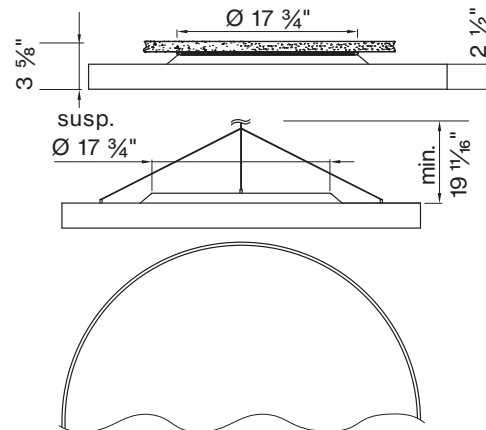

E LENS

QS Opal cover OP

F CCT

QS 3000K 3 0 K

QS 3500K 3 5 K

L DIAMETER IN FT

QS Ø 1 1/2' DM - 1 . 5 FT

QS Ø 2' DM - 2 FT

QS Ø 3' DM - 3 FT

G CRI

QS CRI > 80 C 8 0

QS CRI > 90 C 9 0

Technical data

SIZE TYPE	LED COLOR TEMPERATURE	INPUT WATTS	DELIVERED LM TOTAL	LIGHT DISTRIBUTION	DELIVERED LM DIRECT	OPTICAL EFFICIENCY	LUMINAIRE EFFICACY
Ø 1 1/2'	30K, 35K	20W	2080lm	100% down	2080lm	85%	102lm/W
	30K, 35K	34W	2970lm		2970lm		87lm/W
Ø 2'	30K, 35K	27W	3030lm	100% down	3030lm	85%	111lm/W
	30K, 35K	39W	4060lm		4060lm		104lm/W
	30K, 35K	53W	5080lm		5070lm		96lm/W
	30K, 35K	43W	5010lm		5010lm		116lm/W
Ø 3'	30K, 35K	53W	5970lm	100% down	5970lm	85%	113lm/W
	30K, 35K	75W	7980lm		7970lm		107lm/W
	30K, 35K	112W	10900lm		10890lm		98lm/W

Accessory

SUSPENSION SET < 36 INCH

3-piece barrel mount set 698 - 098 - 05140

ROUND 1 1/2' surface

ROUND 2 1/2' surface

ROUND 3 1/2' surface

FIXTURE DIMENSIONS

NOMINAL	DIMENSIONS	CODE
Ø 1 1/2'	Ø 11 13/16" / h 3 1/2"	DM-1.5FT
Ø 2'	Ø 17 3/4" / h 3 1/2"	DM-2FT
Ø 3'	Ø 23 5/8" / h 3 1/2"	DM-3FT