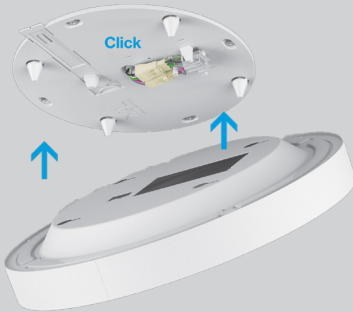

ROUND DIRECT

PERFORMANCE

- Up to 123 lm/W efficiency
- 27 K, 30 K, 35 K, 40 K
- CRI > 80 & CRI > 90

MOUNTING

Surface

Pendant

ONE CLICK INSTALLATION

Mounting & electrical connection with one click

QS Ø 3' DM - 3 FT

G CRI

QS CRI > 80 C 8 0

QS CRI > 90 C 9 0

Technical data

SIZE TYPE	LED COLOR TEMPERATURE	INPUT WATTS	DELIVERED LM TOTAL	LIGHT DISTRIBUTION	DELIVERED LM DIRECT	OPTICAL EFFICIENCY	LUMINAIRE EFFICACY
Ø 1 1/2'	30K, 35K	20W	2080lm	100% down	2080lm	85%	102lm/W
	30K, 35K	34W	2970lm		2970lm		87lm/W
Ø 2'	30K, 35K	27W	3030lm	100% down	3030lm	85%	111lm/W
	30K, 35K	39W	4060lm		4060lm		104lm/W
	30K, 35K	53W	5080lm		5070lm		96lm/W
	30K, 35K	43W	5010lm		5010lm		116lm/W
Ø 3'	30K, 35K	53W	5970lm	100% down	5970lm	85%	113lm/W
	30K, 35K	75W	7980lm		7970lm		107lm/W
	30K, 35K	112W	10900lm		10890lm		98lm/W