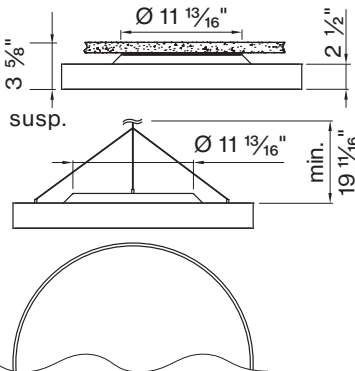

E LENS

QS Opal cover OP

F CCT

QS 3000K 3 0 K

QS 3500K 3 5 K

L DIAMETER IN FT

QS Ø 1 1/2' DM - 1 . 5 FT

QS Ø 2' DM - 2 FT

QS Ø 3' DM - 3 FT

G CRI

QS CRI > 80 C 8 0

QS CRI > 90 C 9 0

Technical data

SIZE TYPE	LED COLOR TEMPERATURE	INPUT WATTS	DELIVERED LM TOTAL	LIGHT DISTRIBUTION	DELIVERED LM DIRECT	OPTICAL EFFICIENCY	LUMINAIRE EFFICACY
Ø 1 1/2'	30K, 35K	20W	2080lm	100% down	2080lm	85%	102lm/W
	30K, 35K	34W	2970lm		2970lm		87lm/W
Ø 2'	30K, 35K	27W	3030lm	100% down	3030lm	85%	111lm/W
	30K, 35K	39W	4060lm		4060lm		104lm/W
	30K, 35K	53W	5080lm		5070lm		96lm/W
	30K, 35K	43W	5010lm		5010lm		116lm/W
Ø 3'	30K, 35K	53W	5970lm	100% down	5970lm	85%	113lm/W
	30K, 35K	75W	7980lm		7970lm		107lm/W
	30K, 35K	112W	10900lm		10890lm		98lm/W

Accessory

SUSPENSION SET < 36 INCH

3-piece barrel mount set 698 - 098 - 05140

ROUND 1 1/2' surface

ROUND 2 1/2' surface

ROUND 3 1/2' surface

FIXTURE DIMENSIONS

NOMINAL	DIMENSIONS	CODE
Ø 1 1/2'	Ø 11 13/16" / h 3 1/2"	DM-1.5FT
Ø 2'	Ø 17 3/4" / h 3 1/2"	DM-2FT
Ø 3'	Ø 23 5/8" / h 3 1/2"	DM-3FT