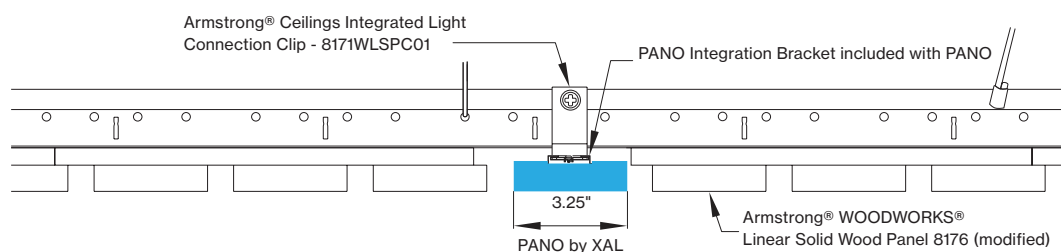

Technical data

	SIZE TYPE	LED COLOR TEMPERATURE	INPUT WATTS	DELIVERED LM TOTAL	LIGHT DISTRIBUTION	DELIVERED LUMEN DIRECT	OPTICAL EFFICIENCY	LUMINAIRE EFFICACY
PANO 3.25"								
e LED	8' opal	40 K	29.5 W	3600 lm	100% down	3600 lm	79%	122 lm/W
e² LED	8' opal	40 K	44.7 W	5400 lm	100% down	5400 lm	79%	121 lm/W
e²⁺ LED	8' opal	40 K	58.9 W	7000 lm	100% down	7000 lm	79%	119 lm/W

for 27 K, 30 K or 35 K multiply lm value by 0.96

WoodWorks® Grille Ceiling System Integration

(for more ceiling options, please see CEILING OPTIONS pages)

Available lengths for ceiling types

CEILING TYPE	2 FT	4 FT	6 FT	8 FT
WoodWorks® Grille Tegular 9/16	23.375"	47.375"	n/a	n/a
WoodWorks® Grille Tegular 15/16	23"	47"	n/a	n/a
WoodWorks® Grille Classic	23"	47"	71"	95"
WoodWorks® Grille Forte	*23"	47"	71"	95"
WoodWorks® Linear Solid Wood panels	*23"	*47"	*71"	95"
WoodWorks® Linear Veneered panels	*23"	*47"	*71"	95.25"

*Woodworks ceilings are not available in this length. Wood panels need to be cut in the field to fit this length.

WoodWorks® ceiling systems

XAL PANO is only approved for Armstrong® WoodWorks Grille Tegular 9/16, WoodWorks Grille Tegular 15/16, WoodWorks Grille, WoodWorks Linear Solid Wood panels and WoodWorks Linear Veneered panels ceiling systems. Refer to armstrongceilings.com for installation instructions related to the ceiling products.