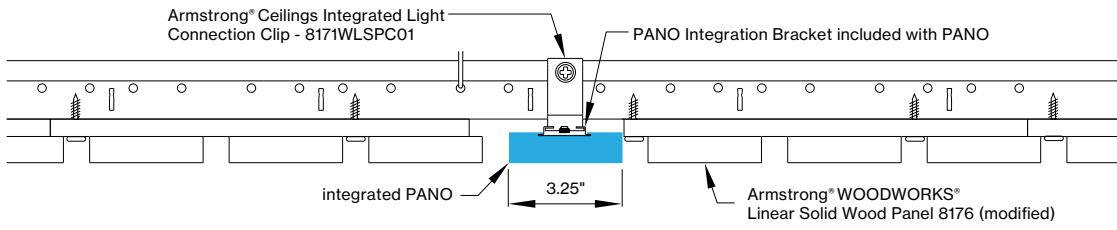

DIMENSIONS

PANO 3.25"

WLS - ARMSTRONG® WOODWORKS® LINEAR SOLID WOOD PANELS