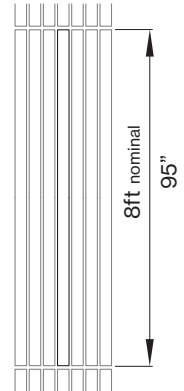

	SIZE TYPE	LED COLOR TEMPERATURE	INPUT WATTS	DELIVERED LM TOTAL	LIGHT DISTRIBUTION	DELIVERED LUMEN DIRECT	OPTICAL EFFICIENCY	LUMINAIRE EFFICACY
PANO 3.25"								
e LED	8' opal	40 K	29.5 W	3600 lm	100% down	3600 lm	79%	122 lm/W
e ² LED	8' opal	40 K	44.7 W	5400 lm	100% down	5400 lm	79%	121 lm/W
e ²⁺ LED	8' opal	40 K	58.9 W	7000 lm	100% down	7000 lm	79%	119 lm/W

for 27 K, 30 K or 35 K multiply lm value by 0.96

WoodWorks® Grille Ceiling System Integration

(for more ceiling options, please see CEILING OPTIONS pages)

Available lengths for ceiling types

CEILING TYPE	2 FT	4 FT	6 FT	8 FT
WoodWorks® Grille Tegular 9/16	23.375"	47.375"	n/a	n/a
WoodWorks® Grille Tegular 15/16	23"	47"	n/a	n/a
WoodWorks® Grille Classic	23"	47"	71"	95"
WoodWorks® Grille Forte	*23"	47"	71"	95"
WoodWorks® Linear Solid Wood panels	*23"	*47"	*71"	95"
WoodWorks® Linear Veneered panels	*23"	*47"	*71"	95.25"

*Woodworks ceilings are not available in this length. Wood panels need to be cut in the field to fit this length.

WoodWorks® ceiling systems

XAL PANO is only approved for Armstrong® WoodWorks Grille Tegular 9/16, WoodWorks Grille Tegular 15/16, WoodWorks Grille, WoodWorks Linear Solid Wood panels and WoodWorks Linear Veneered panels ceiling systems. Refer to armstrongceilings.com for installation instructions related to the ceiling products.

DIMENSIONS

PANO 3.25"

WLS - ARMSTRONG® WOODWORKS® LINEAR SOLID WOOD PANELS

WLS view from below

WLV - ARMSTRONG® WOODWORKS® LINEAR VENEERED PANELS

WLV view from below

PANO mounting instructions

Get access to the PANO mounting instructions faster by scanning the QR code.