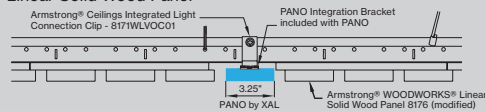

PANO 3.25"

WOODWORKS®

LINEAR SOLID & VENEERED WOOD PANELS

5 YEAR
limited
led warranty

PERFORMANCE

- Coordinates with Woodworks® Linear & Veneered ceiling panel
- Up to 122lm/W
- High performance opal cover
- Remote mountable LED driver
- Damp rated

WoodWorks® Grille Ceiling Integration

Linear Solid Wood Panel

Linear Veneered Panel

REMOTE MOUNTING

Quick and easy electrical connection

[link to page](#)

ARMSTRONG CEILING TYPES

WARM, AESTHETIC ROOMS