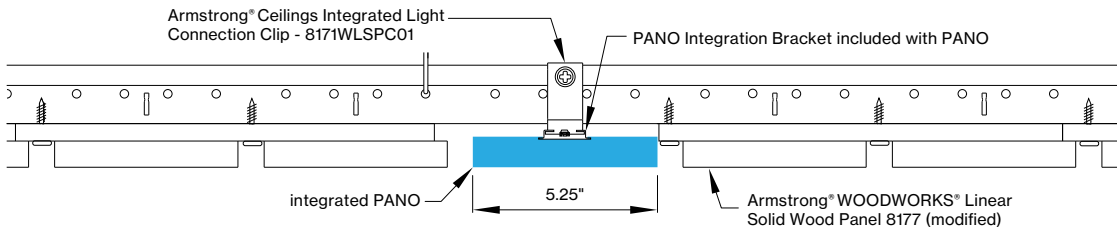

DIMENSIONS

PANO 3.25"

WLS - ARMSTRONG® WOODWORKS® LINEAR SOLID WOOD PANELS

WLS view from below

WLV - ARMSTRONG® WOODWORKS® LINEAR VENEERED PANELS

WLV view from below

PANO mounting instructions

Get access to the PANO mounting instructions faster by scanning the QR code.