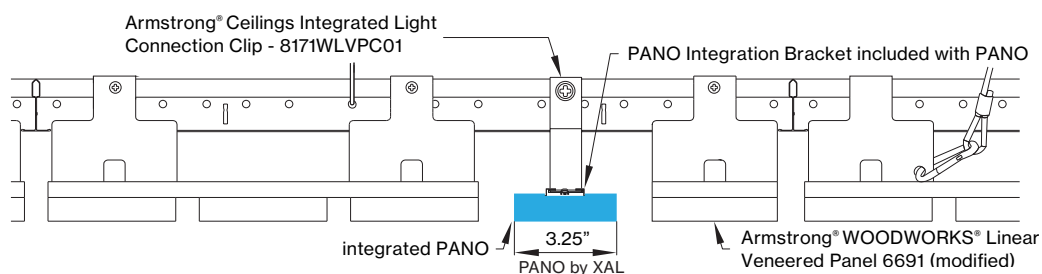

Technical data

	SIZE TYPE	LED COLOR TEMPERATURE	INPUT WATTS	DELIVERED LM TOTAL	LIGHT DISTRIBUTION	DELIVERED LUMEN DIRECT	OPTICAL EFFICIENCY	LUMINAIRE EFFICACY
PANO 3.25"								
e LED	8' opal	40 K	29.5 W	3600 lm	100% down	3600 lm	79%	122 lm/W
e² LED	8' opal	40 K	44.7 W	5400 lm	100% down	5400 lm	79%	121 lm/W
e²⁺ LED	8' opal	40 K	58.9 W	7000 lm	100% down	7000 lm	79%	119 lm/W

for 27 K, 30 K or 35 K multiply lm value by 0.96

WoodWorks® Grille Ceiling System Integration

(for more ceiling options, please see CEILING OPTIONS pages)

Available lengths for ceiling types

CEILING TYPE	2 FT	4 FT	6 FT	8 FT
WoodWorks® Grille Tegular 9/16	23.375"	47.375"	n/a	n/a
WoodWorks® Grille Tegular 15/16	23"	47"	n/a	n/a
WoodWorks® Grille Classic	23"	47"	71"	95"
WoodWorks® Grille Forte	*23"	47"	71"	95"
WoodWorks® Linear Solid Wood panels	*23"	*47"	*71"	95"
WoodWorks® Linear Veneered panels	*23"	*47"	*71"	95.25"

*Woodworks ceilings are not available in this length. Wood panels need to be cut in the field to fit this length.

WoodWorks® ceiling systems

XAL PANO is only approved for Armstrong® WoodWorks Grille Tegular 9/16, WoodWorks Grille Tegular 15/16, WoodWorks Grille, WoodWorks Linear Solid Wood panels and WoodWorks Linear Veneered panels ceiling systems. Refer to armstrongceilings.com for installation instructions related to the ceiling products.