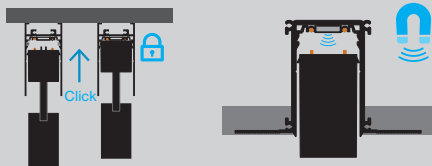

MAGNETIC ATTACHMENT

10 Business Days for all QuickShip items

- Maximum quantity: 25 pieces
- "QuickShip" must be clearly listed on PO.
- QuickShip items must be on Separate Purchase Order.
- QuickShip orders must be received with complete and correct catalog numbers.
- Variant request will not qualify for QuickShip program.
- QuickShip orders must be received before 2 pm EST. After 2 pm, shipping will be based on the next business day.
- QuickShip orders are based on standard XAL terms for payment.
- Order change of any type will affect shipping times.
- Partial shipments may be required based on current factory inventory.

5 YEAR
limited
led warranty

Catalog Number Example

MOVEINS-1.2MULTI-35K-C90-010V-1FT

A RANGE

CS M-LINE inset MOVEINS

E DIMMING

CS 0-10V 1% single control 010V

B INSET TYPE

CS 31° multi spot 1.2MULTI

F DIMENSIONS IN FEET

CS 1 foot 7.2 W 1 FT

C CCT

CS 3000 K 30K

CS 3500 K 35K

D CRI

CS CRI > 90 C90

BASO
basolighting.com
xalusa.com