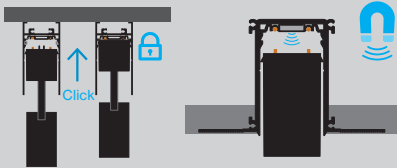

MAGNETIC ATTACHMENT

10 Business Days for all QuickShip items

- Maximum quantity: 25 pieces
- "QuickShip" must be clearly listed on PO.
- QuickShip items must be on Separate Purchase Order.
- QuickShip orders must be received with complete and correct catalog numbers.
- Variant request will not qualify for QuickShip program.
- QuickShip orders must be received before 2 pm EST. After 2 pm, shipping will be based on the next business day.
- QuickShip orders are based on standard BASO terms for payment.
- Order change of any type will affect shipping times.
- Partial shipments may be required based on current factory inventory.

Catalog Number Example

MOVEINS-1.1OPALF-30K-C90-010V-0390LF-2FT

A RANGE

CS M-LINE inset MOVEINS

E DIMMING

CS 0-10V 1% single control 010V

B INSET TYPE

CS Opal flush 1 . 1OPALF
Opal flush 1 . 2OPALF

F OUTPUT LM/FT

CS 390 lm/ft 0390LF
450 lm/ft 0450LF
Opal flush

C CCT

CS 3000 K 30K
CS 3500 K 35K

G DIMENSIONS IN FEET

CS 2 feet 11 W 2 FT
CS 4 feet 22 W 4 FT

D CRI

CS CRI > 90 C90

M-LINE Mounting Instructions

Get access to the M-LINE mounting instructions faster by scanning the QR code.

<https://www.xalusa.com/resources/mounting-instructions/m-line>

BASO
basolighting.com
xalusa.com

5 YEAR
limited
led warranty