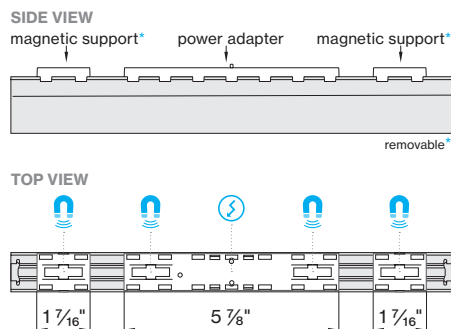

Linear lenses

opal

multi spot

Inset distances

INSET LENGTHS

NOMINAL L	DIMENSIONS
2'	23 13/16"
4'	47 7/16"

M-LINE Mounting Instructions

Get access to the M-LINE mounting instructions faster by scanning the QR code.

<https://www.xalusa.com/resources/mounting-instructions/m-line>