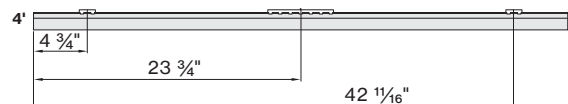

#### INSET LENGTHS

NOMINAL L	DIMENSIONS
2'	23 13/16"
4'	47 7/16"