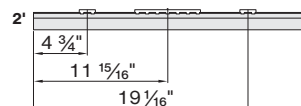

#### INSET LENGTHS

NOMINAL L	DIMENSIONS
2'	23 13/16"
4'	47 7/16"