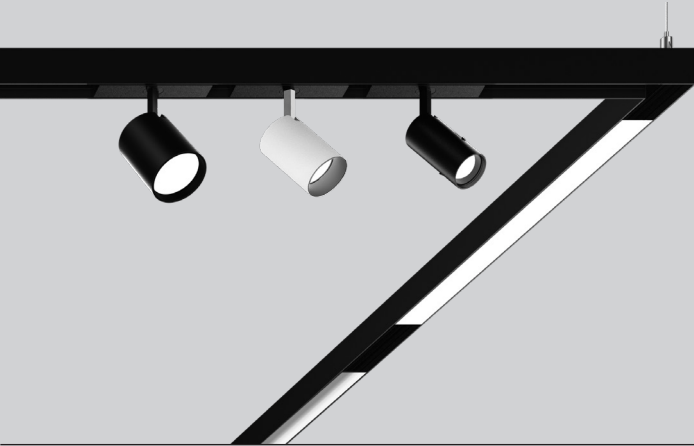

M-LINE DIRECT

PERFORMANCE

- 48V low voltage track
- Multiple inset options available
- CRI > 90+
- Flexible magnetic profile system

MOUNTING

Ceiling

Pendant

MAGNETIC ATTACHMENT

10 Business Days for all QuickShip items

B MOUNTING

QS Surface mount	SUR
QS Pendant	PDT

pendant suspension set includes cable suspension and one white J-box cover

F SHAPE / PATTERN

QS Linear	ST
-----------	----

G DIMENSIONS IN FEET

QS Linear 4'	04FT
QS Linear 8'	08FT
QS Custom length	XXFT