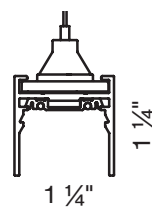

B MOUNTING

QS Surface mount	SUR
QS Pendant	PDT

pendant suspension set includes cable suspension and one white J-box cover

F SHAPE / PATTERN

QS Linear	ST
-----------	----

G DIMENSIONS IN FEET

QS Linear 4'	04FT
QS Linear 8'	08FT
QS Custom length	XXFT

(QS in 2' increments only)

C COLOR outside / inside

QS Black	BL
----------	----

D VOLTAGE

QS 48V	48V
--------	-----

constant voltage track

BASO
basolighting.com
xalusa.com

M-LINE 1.1 channel dimensions

CEILING

PENDANT

Possible shapes top view

please provide RCP to ensure correct shape orientation

LINEAR

Power feeder locations

POWER FEED

LINEAR POWER COUPLER