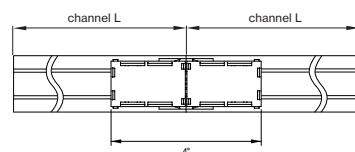

(QS in 2' increments only)

C COLOR outside / inside

QS Black	BL
----------	----

D VOLTAGE

QS 48V	48V
--------	-----

constant voltage track

BASO
basolighting.com
xalusa.com

M-LINE 1.1 channel dimensions

CEILING

PENDANT

Possible shapes top view

please provide RCP to ensure correct shape orientation

LINEAR

Power feeder locations

POWER FEED

LINEAR POWER COUPLER