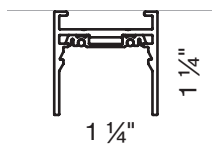

B MOUNTING

QS Surface mount	SUR
QS Pendant	PDT

pendant suspension set includes cable suspension and one white J-box cover

F SHAPE / PATTERN

QS Linear	ST
-----------	----

G DIMENSIONS IN FEET

QS Linear 4'	04FT
QS Linear 8'	08FT
QS Custom length	XXFT

(QS in 2' increments only)

C COLOR outside / inside

QS Black	BL
----------	----

D VOLTAGE

QS 48V	48V
--------	-----

constant voltage track

BASO
basolighting.com
xalusa.com

M-LINE 1.1 channel dimensions

CEILING

PENDANT

Possible shapes top view

please provide RCP to ensure correct shape orientation

LINEAR

Power feeder locations

POWER FEED

LINEAR POWER COUPLER