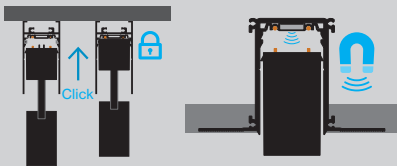

M-LINE DIRECT

PERFORMANCE

- 48V low voltage track
- Multiple inset options available
- CRI > 90+
- Flexible magnetic profile system

MOUNTING

Ceiling

Pendant

MAGNETIC ATTACHMENT

10 Business Days for all QuickShip items