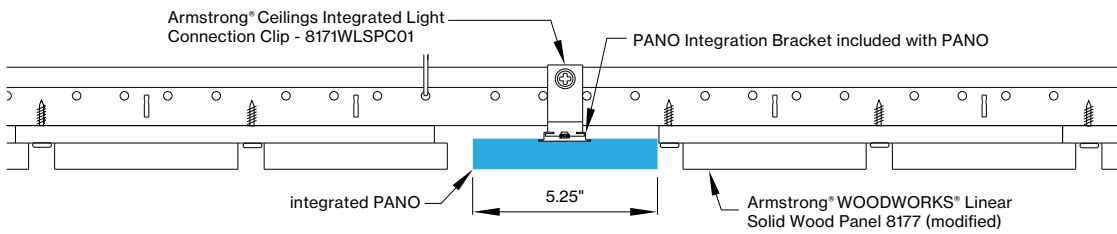

DIMENSIONS

PANO 3.25"

WLS - ARMSTRONG® WOODWORKS® LINEAR SOLID WOOD PANELS

WLS view from below

WLV - ARMSTRONG® WOODWORKS® LINEAR VENEERED PANELS

WLV view from below

PANO mounting instructions

Get access to the PANO mounting instructions faster by scanning the QR code.