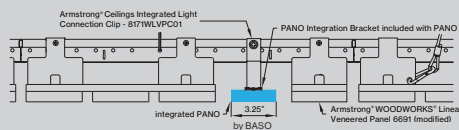

PANO 3.25"

WOODWORKS®

LINEAR SOLID & VENEERED WOOD PANELS

CERTIFICATIONS & COMPLIANCE

FEATURES

PERFORMANCE

- Coordinates with Woodworks® Linear & Veneered ceiling panel
- Up to 122lm/W
- High performance opal cover
- Remote mountable LED driver
- Damp rated

WoodWorks® Grille Ceiling Integration

Linear Solid Wood Panel

Linear Veneered Panel

REMOTE MOUNTING

Quick and easy electrical connection

Catalog Number Example

PANO3-WLV-BL-PS-OP-27K-C80-UNV-010V-0875LF-ST-04FT