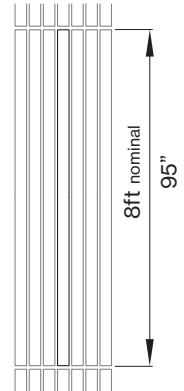

09/2024

Technical data

	SIZE TYPE	LED COLOR TEMPERATURE	INPUT WATTS	DELIVERED LM TOTAL	LIGHT DISTRIBUTION	DELIVERED LUMEN DIRECT	OPTICAL EFFICIENCY	LUMINAIRE EFFICACY
PANO 3.25"								
e LED	8' opal	40 K	29.5 W	3600 lm	100% down	3600 lm	79%	122 lm/W
e ² LED	8' opal	40 K	44.7 W	5400 lm	100% down	5400 lm	79%	121 lm/W
e ²⁺ LED	8' opal	40 K	58.9 W	7000 lm	100% down	7000 lm	79%	119 lm/W

for 27 K, 30 K or 35 K multiply lm value by 0.96

WoodWorks® Grille Ceiling System Integration

(for more ceiling options, please see CEILING OPTIONS pages)

Available lengths for ceiling types

CEILING TYPE	2 FT	4 FT	6 FT	8 FT
WoodWorks® Grille Tegular 9/16	23.375"	47.375"	n/a	n/a
WoodWorks® Grille Tegular 15/16	23"	47"	n/a	n/a
WoodWorks® Grille Classic	23"	47"	71"	95"
WoodWorks® Grille Forte	*23"	47"	71"	95"
WoodWorks® Linear Solid Wood panels	*23"	*47"	*71"	95"
WoodWorks® Linear Veneered panels	*23"	*47"	*71"	95.25"

*Woodworks ceilings are not available in this length. Wood panels need to be cut in the field to fit this length.

WoodWorks® ceiling systems

BASO PANO is only approved for Armstrong® WoodWorks Grille Tegular 9/16, WoodWorks Grille Tegular 15/16, WoodWorks Grille, WoodWorks Linear Solid Wood panels and WoodWorks Linear Veneered panels ceiling systems. Refer to armstrongceilings.com for installation instructions related to the ceiling products.

DIMENSIONS

PANO 3.25"

WLS - ARMSTRONG® WOODWORKS® LINEAR SOLID WOOD PANELS

WLS view from below

WLV - ARMSTRONG® WOODWORKS® LINEAR VENEERED PANELS

WLV view from below

PANO mounting instructions

Get access to the PANO mounting instructions faster by scanning the QR code.