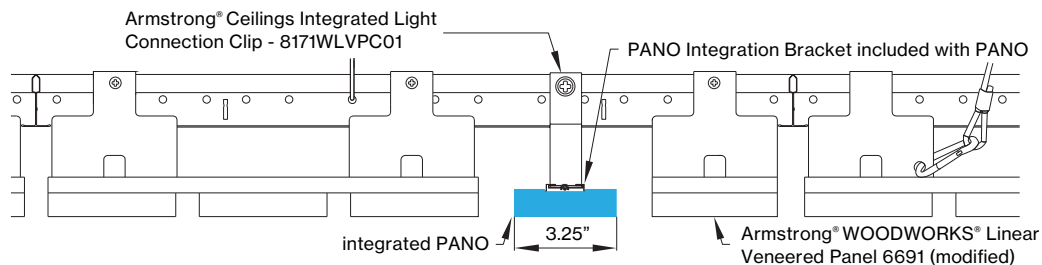

09/2024

Technical data

	SIZE TYPE	LED COLOR TEMPERATURE	INPUT WATTS	DELIVERED LM TOTAL	LIGHT DISTRIBUTION	DELIVERED LUMEN DIRECT	OPTICAL EFFICIENCY	LUMINAIRE EFFICACY
PANO 3.25"								
e LED	8' opal	40 K	29.5 W	3600 lm	100% down	3600 lm	79%	122 lm/W
e ² LED	8' opal	40 K	44.7 W	5400 lm	100% down	5400 lm	79%	121 lm/W
e ²⁺ LED	8' opal	40 K	58.9 W	7000 lm	100% down	7000 lm	79%	119 lm/W

for 27 K, 30 K or 35 K multiply lm value by 0.96

WoodWorks® Grille Ceiling System Integration

(for more ceiling options, please see CEILING OPTIONS pages)

Available lengths for ceiling types

CEILING TYPE	2 FT	4 FT	6 FT	8 FT
WoodWorks® Grille Tegular 9/16	23.375"	47.375"	n/a	n/a
WoodWorks® Grille Tegular 15/16	23"	47"	n/a	n/a
WoodWorks® Grille Classic	23"	47"	71"	95"
WoodWorks® Grille Forte	*23"	47"	71"	95"
WoodWorks® Linear Solid Wood panels	*23"	*47"	*71"	95"
WoodWorks® Linear Veneered panels	*23"	*47"	*71"	95.25"