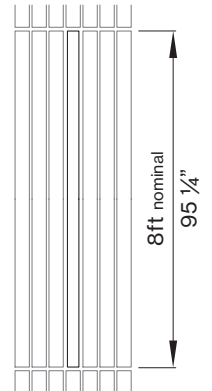

09/2024

Technical data

	SIZE TYPE	LED COLOR TEMPERATURE	INPUT WATTS	DELIVERED LM TOTAL	LIGHT DISTRIBUTION	DELIVERED LUMEN DIRECT	OPTICAL EFFICIENCY	LUMINAIRE EFFICACY
PANO 3.25"								
e LED	8' opal	40 K	29.5 W	3600 lm	100% down	3600 lm	79%	122 lm/W
e ² LED	8' opal	40 K	44.7 W	5400 lm	100% down	5400 lm	79%	121 lm/W
e ²⁺ LED	8' opal	40 K	58.9 W	7000 lm	100% down	7000 lm	79%	119 lm/W

for 27 K, 30 K or 35 K multiply lm value by 0.96

WoodWorks® Grille Ceiling System Integration

(for more ceiling options, please see CEILING OPTIONS pages)

Available lengths for ceiling types

CEILING TYPE	2 FT	4 FT	6 FT	8 FT
WoodWorks® Grille Tegular 9/16	23.375"	47.375"	n/a	n/a
WoodWorks® Grille Tegular 15/16	23"	47"	n/a	n/a
WoodWorks® Grille Classic	23"	47"	71"	95"
WoodWorks® Grille Forte	*23"	47"	71"	95"
WoodWorks® Linear Solid Wood panels	*23"	*47"	*71"	95"
WoodWorks® Linear Veneered panels	*23"	*47"	*71"	95.25"

*Woodworks ceilings are not available in this length. Wood panels need to be cut in the field to fit this length.

WoodWorks® ceiling systems

BASO PANO is only approved for Armstrong® WoodWorks Grille Tegular 9/16, WoodWorks Grille Tegular 15/16, WoodWorks Grille, WoodWorks Linear Solid Wood panels and WoodWorks Linear Veneered panels ceiling systems. Refer to armstrongceilings.com for installation instructions related to the ceiling products.

DIMENSIONS

PANO 3.25"

WLS - ARMSTRONG® WOODWORKS® LINEAR SOLID WOOD PANELS

WLS view from below

WLV - ARMSTRONG® WOODWORKS® LINEAR VENEERED PANELS

WLV view from below

PANO mounting instructions

Get access to the PANO mounting instructions faster by scanning the QR code.