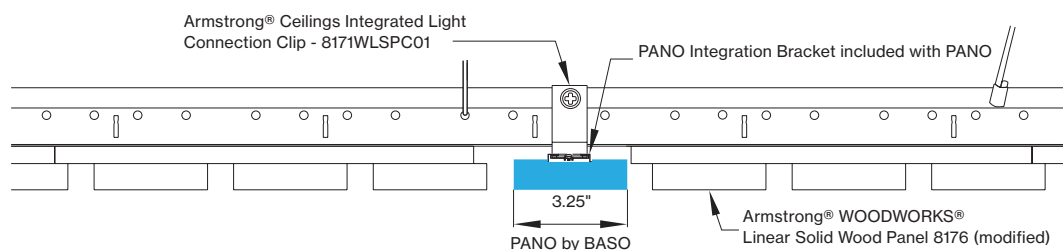

09/2024

Technical data

	SIZE TYPE	LED COLOR TEMPERATURE	INPUT WATTS	DELIVERED LM TOTAL	LIGHT DISTRIBUTION	DELIVERED LUMEN DIRECT	OPTICAL EFFICIENCY	LUMINAIRE EFFICACY
PANO 3.25"								
e LED	8' opal	40 K	29.5 W	3600 lm	100% down	3600 lm	79%	122 lm/W
e ² LED	8' opal	40 K	44.7 W	5400 lm	100% down	5400 lm	79%	121 lm/W
e ²⁺ LED	8' opal	40 K	58.9 W	7000 lm	100% down	7000 lm	79%	119 lm/W

for 27 K, 30 K or 35 K multiply lm value by 0.96

WoodWorks® Grille Ceiling System Integration

(for more ceiling options, please see CEILING OPTIONS pages)

Available lengths for ceiling types

CEILING TYPE	2 FT	4 FT	6 FT	8 FT
WoodWorks® Grille Tegular 9/16	23.375"	47.375"	n/a	n/a
WoodWorks® Grille Tegular 15/16	23"	47"	n/a	n/a
WoodWorks® Grille Classic	23"	47"	71"	95"
WoodWorks® Grille Forte	*23"	47"	71"	95"
WoodWorks® Linear Solid Wood panels	*23"	*47"	*71"	95"
WoodWorks® Linear Veneered panels	*23"	*47"	*71"	95.25"