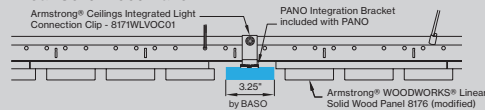

WoodWorks® Grille Ceiling Integration

Linear Solid Wood Panel

Linear Veneered Panel