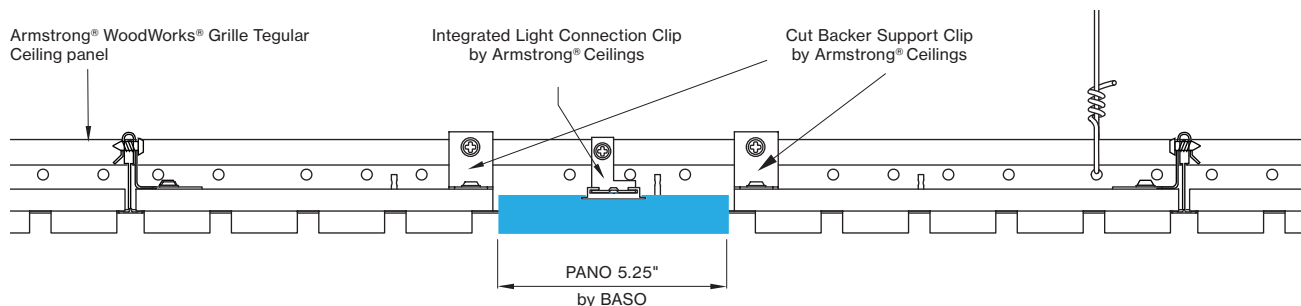

for 27 K, 30 K or 35 K multiply lm value by 0.96

WoodWorks® Grille Tegular Ceiling Integration

(for more ceiling options, please see CEILING OPTIONS pages)

Available lengths for ceiling types

CEILING TYPE	2 FT	4 FT	6 FT	8 FT
WoodWorks® Grille Tegular 9/16	23.375"	47.375"	n/a	n/a
WoodWorks® Grille Tegular 15/16	23"	47"	n/a	n/a
WoodWorks® Grille Classic	23"	47"	71"	95"
WoodWorks® Grille Forte	*23"	47"	71"	95"
WoodWorks® Linear Solid Wood panels	*23"	*47"	*71"	95"
WoodWorks® Linear Veneered panels	*23"	*47"	*71"	95.25"

*Woodworks ceilings are not available in this length. Wood panels need to be cut in the field to fit this length.

INTEGRATED LIGHT CONNECTION CLIP

Armstrong® Ceilings Integrated Light Connection Clip

visit armstrongceilings.com/linearlighting