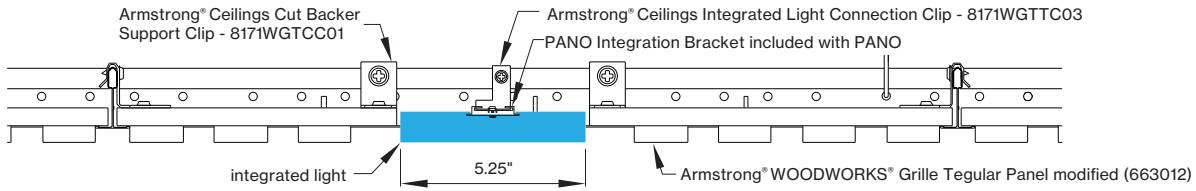

DIMENSIONS

PANO 5.25"

WT9 - ARMSTRONG® WOODWORKS® GRILLE TEGULAR 9/16" PANELS

WT9 view from below

WT5 - ARMSTRONG® WOODWORKS® GRILLE TEGULAR 15/16 PANELS

WT5 view from below

PANO mounting instructions

Get access to the PANO mounting instructions faster by scanning the QR code.