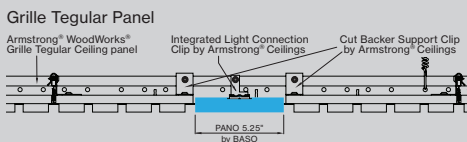

WoodWorks® Grille Tegular Ceiling Integration

REMOTE MOUNTING

Quick and easy electrical connection