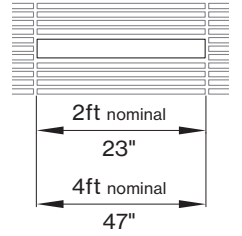

H CRI

CRI > 80 C 8 0
CRI > 90 C 9 0

Technical data

	SIZE TYPE	LED COLOR TEMPERATURE	INPUT WATTS	DELIVERED LM TOTAL	LIGHT DISTRIBUTION	DELIVERED LUMEN DIRECT	OPTICAL EFFICIENCY	LUMINAIRE EFFICACY
PANO 5.25"	e LED	40 K	10.4 W	1100 lm	100 % down	1100 lm	69 %	110 lm/W
			20.7 W	2200 lm		2200 lm		110 lm/W
e ² LED	2' opal	40 K	15 W	1550 lm	100 % down	1550 lm	69 %	106 lm/W
	4' opal		30 W	3100 lm		3100 lm		106 lm/W
e ²⁺ LED	2' opal	40 K	20.4 W	2000 lm	100 % down	2000 lm	69 %	98 lm/W
	4' opal		40.8 W	4000 lm		4000 lm		98 lm/W

*Woodworks ceilings are not available in this length. Wood panels need to be cut in the field to fit this length.

INTEGRATED LIGHT CONNECTION CLIP

Armstrong® Ceilings Integrated Light Connection Clip

visit armstrongceilings.com/linearlighting

DIMENSIONS

PANO 5.25"

WT9 - ARMSTRONG® WOODWORKS® GRILLE TEGULAR 9/16" PANELS

WT9 view from below

WT5 - ARMSTRONG® WOODWORKS® GRILLE TEGULAR 15/16 PANELS

WT5 view from below

PANO mounting instructions

Get access to the PANO mounting instructions faster by scanning the QR code.