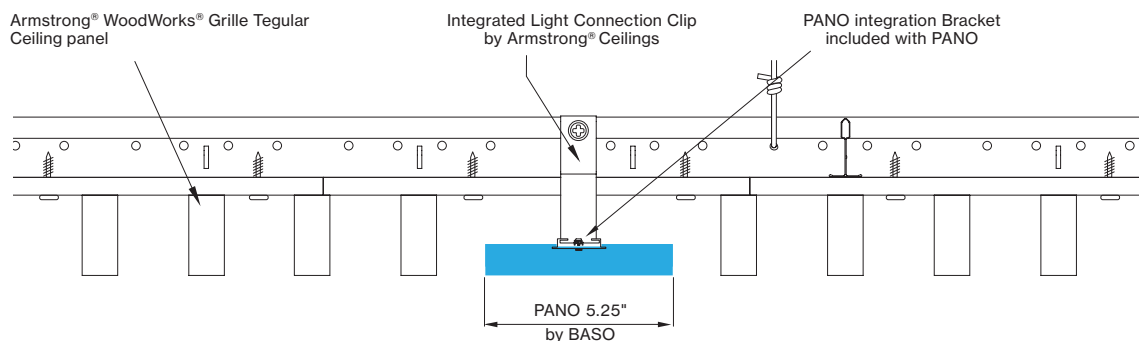

Technical data

	SIZE TYPE	LED COLOR TEMPERATURE	INPUT WATTS	DELIVERED LM TOTAL	LIGHT DISTRIBUTION	DELIVERED LUMEN DIRECT	OPTICAL EFFICIENCY	LUMINAIRE EFFICACY
PANO 5.25"								
e LED	8' opal	40 K	35.4 W	4400lm	100% down	4400lm	81%	110lm/W
e² LED	8' opal	40 K	50.5 W	6200lm	100% down	6200lm	81%	106lm/W
e²⁺ LED	8' opal	40 K	67.3 W	8000lm	100% down	8000lm	81%	98lm/W

for 27 K, 30 K or 35 K multiply lm value by 0.96

WoodWorks® Grille Tegular Ceiling Integration

(for more ceiling options, please see CEILING OPTIONS pages)

Available lengths for ceiling types

CEILING TYPE	2 FT	4 FT	6 FT	8 FT
WoodWorks® Grille Tegular 9/16	23.375"	47.375"	n/a	n/a
WoodWorks® Grille Tegular 15/16	23"	47"	n/a	n/a
WoodWorks® Grille Classic	23"	47"	71"	95"
WoodWorks® Grille Forte	*23"	47"	71"	95"
WoodWorks® Linear Solid Wood panels	*23"	*47"	*71"	95"
WoodWorks® Linear Veneered panels	*23"	*47"	*71"	95.25"

*Woodworks ceilings are not available in this length. Wood panels need to be cut in the field to fit this length.

INTEGRATED LIGHT CONNECTION CLIP

Armstrong® Ceilings Integrated Light Connection Clip

visit armstrongceilings.com/linearlighting

please contact your Armstrong Ceilings rep

WoodWorks® ceiling systems

BASO PANO is only approved for Armstrong® WoodWorks Grille Tegular 9/16, WoodWorks Grille Tegular 15/16, WoodWorks Grille, WoodWorks Linear Solid Wood panels and WoodWorks Linear Veneered panels ceiling systems. Refer to armstrongceilings.com for installation instructions related to the ceiling products.