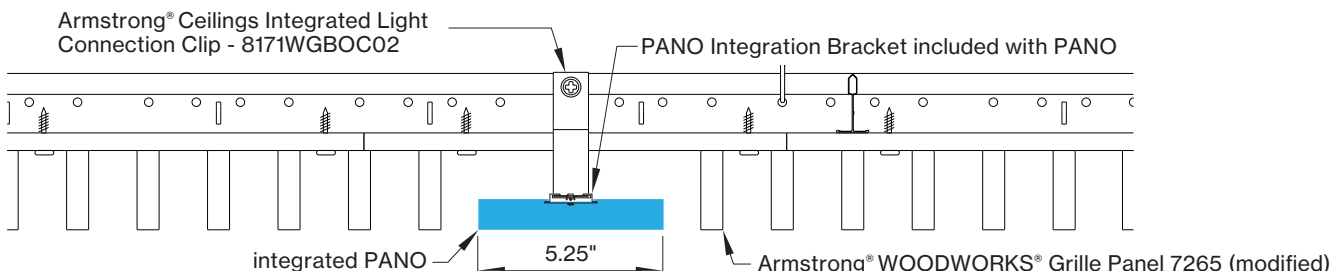

WWG - ARMSTRONG® WOODWORKS® GRILLE PANELS cont'd

PANO mounting instructions

Get access to the PANO mounting instructions faster by scanning the QR code.

<https://www.basolighting.com/resources/mounting-instructions/pano>