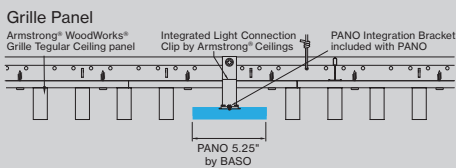

WoodWorks® Grille Tegular Ceiling Integration

INTEGRATED DRIVER / REMOTE MOUNTING

Quick and easy electrical connection