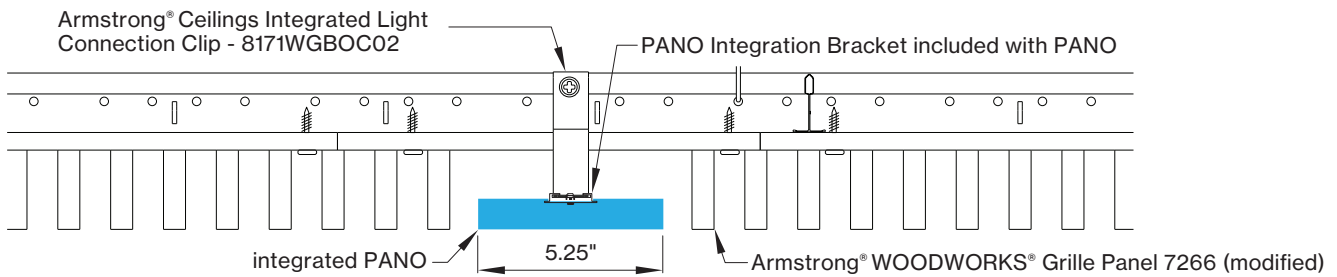

WWG - ARMSTRONG® WOODWORKS® GRILLE PANELS cont'd

PANO mounting instructions

Get access to the PANO mounting instructions faster by scanning the QR code.

<https://www.basolighting.com/resources/mounting-instructions/pano>