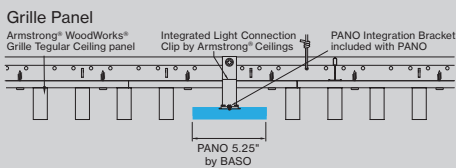

WoodWorks® Grille Tegular Ceiling Integration

INTEGRATED DRIVER / REMOTE MOUNTING

Quick and easy electrical connection