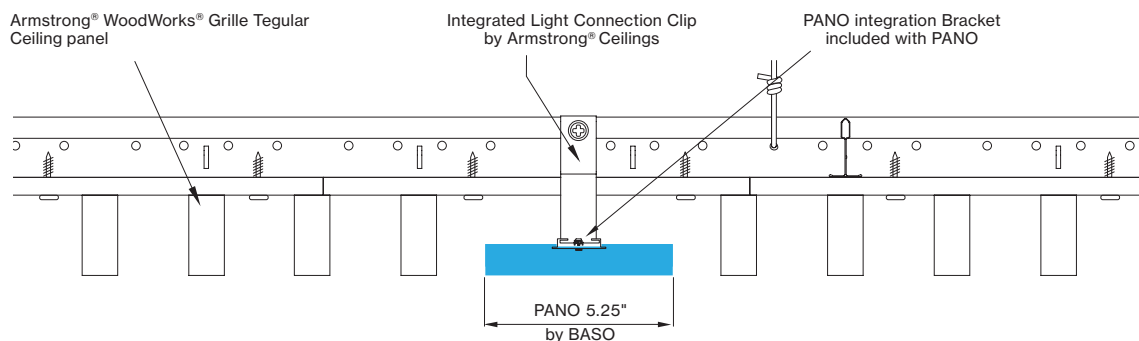

Technical data

	SIZE TYPE	LED COLOR TEMPERATURE	INPUT WATTS	DELIVERED LM TOTAL	LIGHT DISTRIBUTION	DELIVERED LUMEN DIRECT	OPTICAL EFFICIENCY	LUMINAIRE EFFICACY
PANO 5.25"								
e LED	8' opal	40 K	35.4 W	4400lm	100% down	4400lm	81%	110lm/W
e² LED	8' opal	40 K	50.5 W	6200lm	100% down	6200lm	81%	106lm/W
e²⁺ LED	8' opal	40 K	67.3 W	8000lm	100% down	8000lm	81%	98lm/W

for 27 K, 30 K or 35 K multiply lm value by 0.96

WoodWorks® Grille Tegular Ceiling Integration

(for more ceiling options, please see CEILING OPTIONS pages)

Available lengths for ceiling types

CEILING TYPE	2 FT	4 FT	6 FT	8 FT
WoodWorks® Grille Tegular 9/16	23.375"	47.375"	n/a	n/a
WoodWorks® Grille Tegular 15/16	23"	47"	n/a	n/a
WoodWorks® Grille Classic	23"	47"	71"	95"
WoodWorks® Grille Forte	*23"	47"	71"	95"
WoodWorks® Linear Solid Wood panels	*23"	*47"	*71"	95"
WoodWorks® Linear Veneered panels	*23"	*47"	*71"	95.25"

*Woodworks ceilings are not available in this length. Wood panels need to be cut in the field to fit this length.

INTEGRATED LIGHT CONNECTION CLIP

Armstrong® Ceilings Integrated Light Connection Clip

visit armstrongceilings.com/linearlighting

please contact your Armstrong Ceilings rep

WoodWorks® ceiling systems

BASO PANO is only approved for Armstrong® WoodWorks Grille Tegular 9/16, WoodWorks Grille Tegular 15/16, WoodWorks Grille, WoodWorks Linear Solid Wood panels and WoodWorks Linear Veneered panels ceiling systems. Refer to armstrongceilings.com for installation instructions related to the ceiling products.