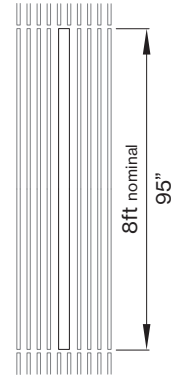

DIMENSIONS

PANO 3.25"

WWG - ARMSTRONG® WOODWORKS® GRILLE PANELS

WWG view from below