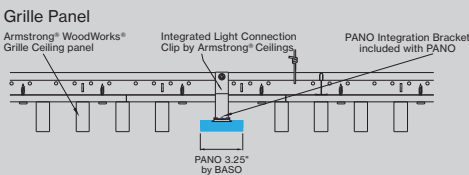

WoodWorks® Grille Ceiling Integration

REMOTE MOUNTING

Quick and easy electrical connection