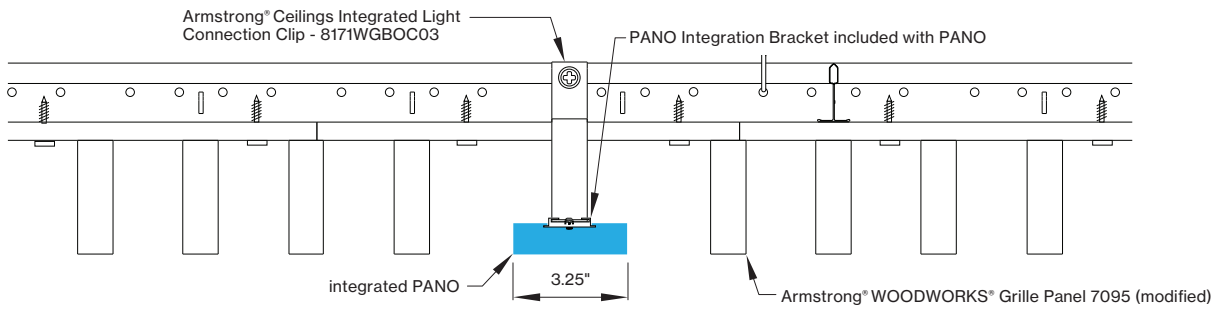

DIMENSIONS

PANO 3.25"

WWG - ARMSTRONG® WOODWORKS® GRILLE PANELS

WWG view from below