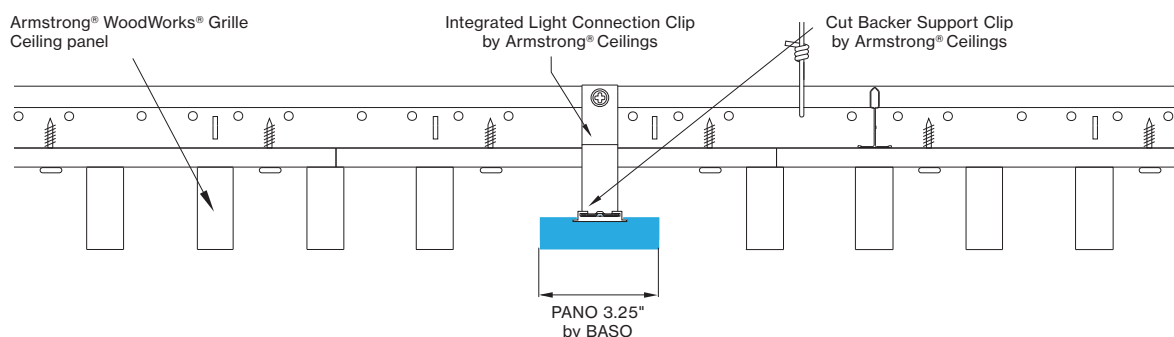

for 27 K, 30K or 35 K multiply lm value by 0.96

WoodWorks® Grille Ceiling Integration

(for more ceiling options, please see CEILING OPTIONS pages)

Available lengths for ceiling types

CEILING TYPE	2 FT	4 FT	6 FT	8 FT
WoodWorks® Grille Tegular 9/16	23.375"	47.375"	n/a	n/a
WoodWorks® Grille Tegular 15/16	23"	47"	n/a	n/a
WoodWorks® Grille Classic	23"	47"	71"	95"
WoodWorks® Grille Forte	*23"	47"	71"	95"
WoodWorks® Linear Solid Wood panels	*23"	*47"	*71"	95"
WoodWorks® Linear Veneered panels	*23"	*47"	*71"	95.25"

*Woodworks ceilings are not available in this length. Wood panels need to be cut in the field to fit this length.

INTEGRATED LIGHT CONNECTION CLIP

Armstrong® Ceilings Integrated Light Connection Clip

visit armstrongceilings.com/linearlighting