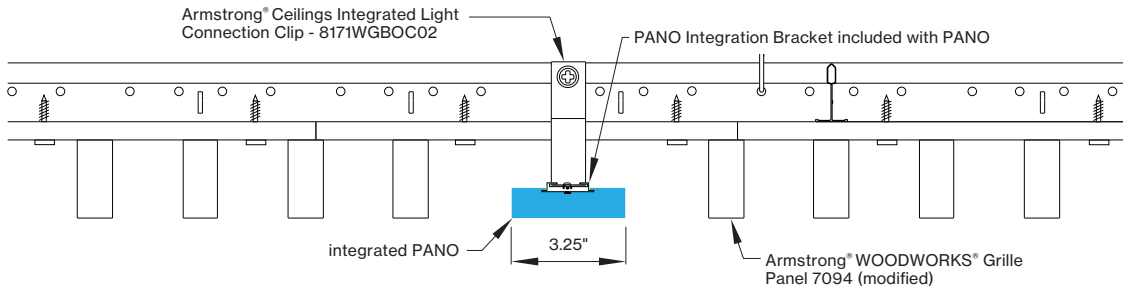

DIMENSIONS

PANO 3.25"

WWG - ARMSTRONG® WOODWORKS® GRILLE PANELS

WWG view from below