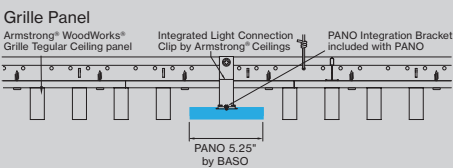

WoodWorks® Grille Tegular Ceiling Integration

INTEGRATED DRIVER / REMOTE MOUNTING

Quick and easy electrical connection