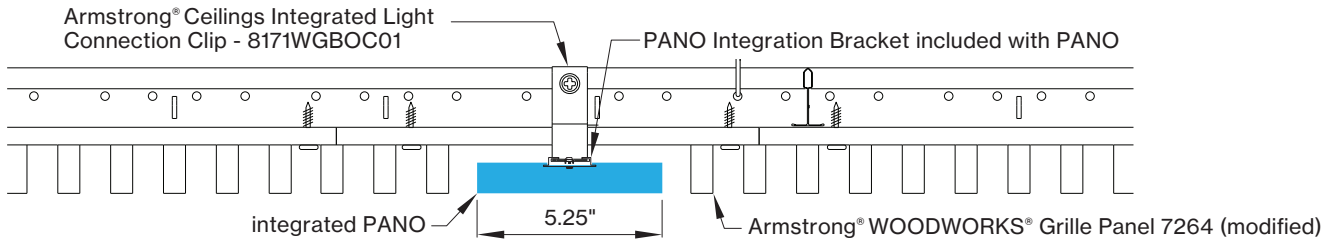

WWG - ARMSTRONG® WOODWORKS® GRILLE PANELS cont'd

PANO mounting instructions

Get access to the PANO mounting instructions faster by scanning the QR code.

<https://www.basolighting.com/resources/mounting-instructions/pano>