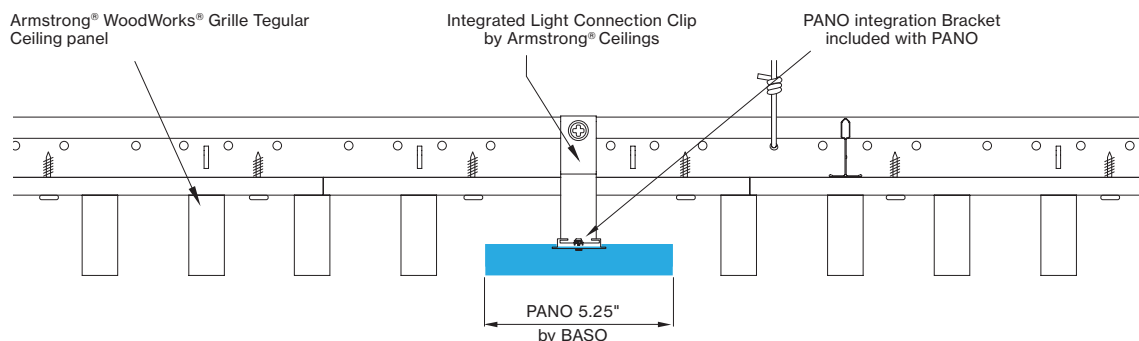

Technical data

	SIZE TYPE	LED COLOR TEMPERATURE	INPUT WATTS	DELIVERED LM TOTAL	LIGHT DISTRIBUTION	DELIVERED LUMEN DIRECT	OPTICAL EFFICIENCY	LUMINAIRE EFFICACY
PANO 5.25"								
e LED	8' opal	40 K	35.4 W	4400 lm	100% down	4400 lm	81%	124 lm/W
e² LED	8' opal	40 K	50.5 W	6200 lm	100% down	6200 lm	81%	123 lm/W
e²⁺ LED	8' opal	40 K	67.3 W	8000 lm	100% down	8000 lm	81%	119 lm/W

for 27 K, 30 K or 35 K multiply lm value by 0.96

WoodWorks® Grille Tegular Ceiling Integration

(for more ceiling options, please see CEILING OPTIONS pages)

Available lengths for ceiling types

CEILING TYPE	2 FT	4 FT	6 FT	8 FT
WoodWorks® Grille Tegular 9/16	23.375"	47.375"	n/a	n/a
WoodWorks® Grille Tegular 15/16	23"	47"	n/a	n/a
WoodWorks® Grille Classic	23"	47"	71"	95"
WoodWorks® Grille Forte	*23"	47"	71"	95"
WoodWorks® Linear Solid Wood panels	*23"	*47"	*71"	95"
WoodWorks® Linear Veneered panels	*23"	*47"	*71"	95.25"

*Woodworks ceilings are not available in this length. Wood panels need to be cut in the field to fit this length.

INTEGRATED LIGHT CONNECTION CLIP

Armstrong® Ceilings Integrated Light Connection Clip

visit armstrongceilings.com/linearlighting

please contact your Armstrong Ceilings rep

WoodWorks® ceiling systems

BASO PANO is only approved for Armstrong® WoodWorks Grille Tegular 9/16, WoodWorks Grille Tegular 15/16, WoodWorks Grille, WoodWorks Linear Solid Wood panels and WoodWorks Linear Veneered panels ceiling systems. Refer to armstrongceilings.com for installation instructions related to the ceiling products.