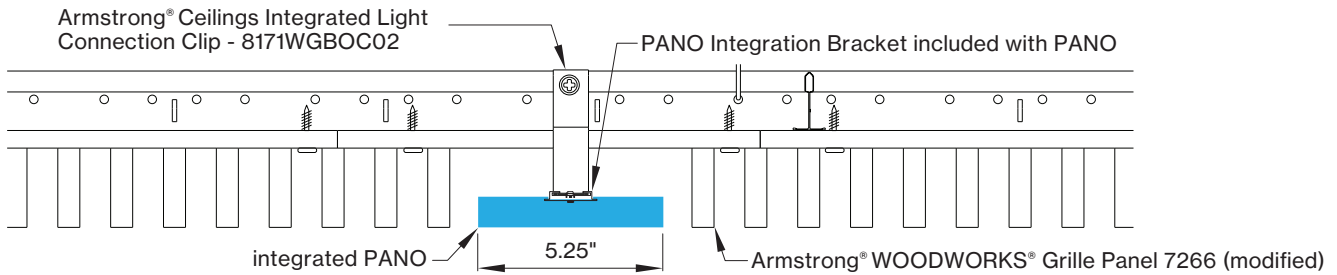

WWG - ARMSTRONG® WOODWORKS® GRILLE PANELS cont'd

PANO mounting instructions

Get access to the PANO mounting instructions faster by scanning the QR code.

<https://www.basolighting.com/resources/mounting-instructions/pano>