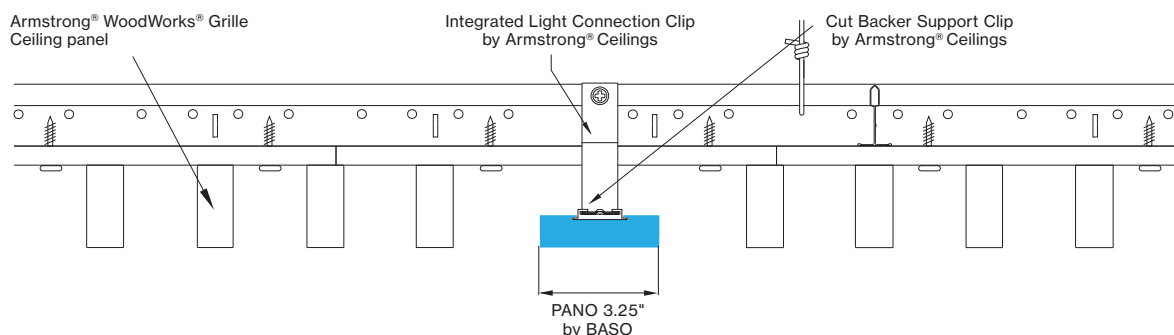

for 27 K, 30K or 35 K multiply lm value by 0.96

WoodWorks® Grille Ceiling Integration

(for more ceiling options, please see CEILING OPTIONS pages)

Available lengths for ceiling types

CEILING TYPE	2 FT	4 FT	6 FT	8 FT
WoodWorks® Grille Tegular 9/16	23.375"	47.375"	n/a	n/a
WoodWorks® Grille Tegular 15/16	23"	47"	n/a	n/a
WoodWorks® Grille Classic	23"	47"	71"	95"
WoodWorks® Grille Forte	*23"	47"	71"	95"
WoodWorks® Linear Solid Wood panels	*23"	*47"	*71"	95"
WoodWorks® Linear Veneered panels	*23"	*47"	*71"	95.25"

*Woodworks ceilings are not available in this length. Wood panels need to be cut in the field to fit this length.

INTEGRATED LIGHT CONNECTION CLIP

Armstrong® Ceilings Integrated Light Connection Clip

visit armstrongceilings.com/linearlighting