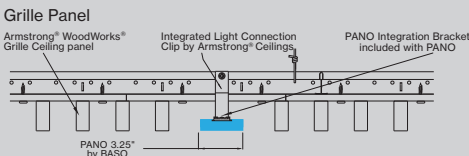

WoodWorks® Grille Ceiling Integration