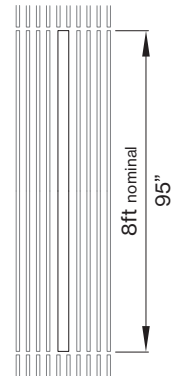

CRI > 90 C 9 0

BASO

basolighting.com

CS-V01

09/2024

Technical data

	SIZE TYPE	LED COLOR TEMPERATURE	INPUT WATTS	DELIVERED LM TOTAL	LIGHT DISTRIBUTION	DELIVERED LUMEN DIRECT	OPTICAL EFFICIENCY	LUMINAIRE EFFICACY
PANO 3.25"								
e LED	8' opal	40K	29.5 W	3600 lm	100 % down	3600 lm	79%	122 lm/W
e ² LED	8' opal	40K	44.7 W	5400 lm	100 % down	5400 lm	79%	121 lm/W
e ²⁺ LED	8' opal	40K	58.9 W	7000 lm	100 % down	7000 lm	79%	119 lm/W

*Woodworks ceilings are not available in this length. Wood panels need to be cut in the field to fit this length.

INTEGRATED LIGHT CONNECTION CLIP

Armstrong® Ceilings Integrated Light Connection Clip

visit armstrongceilings.com/linearlighting

please contact your Armstrong Ceilings rep

WoodWorks® ceiling systems

BASO PANO is only approved for Armstrong® WoodWorks Grille Tegular 9/16, WoodWorks Grille Tegular 15/16, WoodWorks Grille, WoodWorks Linear Solid Wood panels and WoodWorks Linear Veneered panels ceiling systems. Refer to armstrongceilings.com for installation instructions related to the ceiling products.

DIMENSIONS

PANO 3.25"

WWG - ARMSTRONG® WOODWORKS® GRILLE PANELS

WWG view from below

WWG - ARMSTRONG® WOODWORKS® GRILLE PANELS cont'd

PANO mounting instructions

Get access to the PANO mounting instructions faster by scanning the QR code.