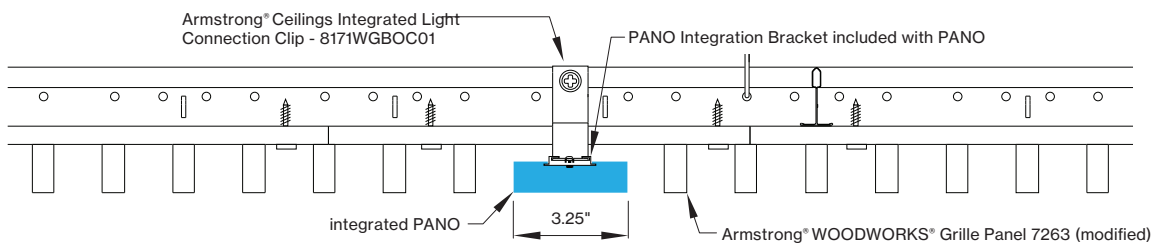

DIMENSIONS

PANO 3.25"

WWG - ARMSTRONG® WOODWORKS® GRILLE PANELS

WWG view from below