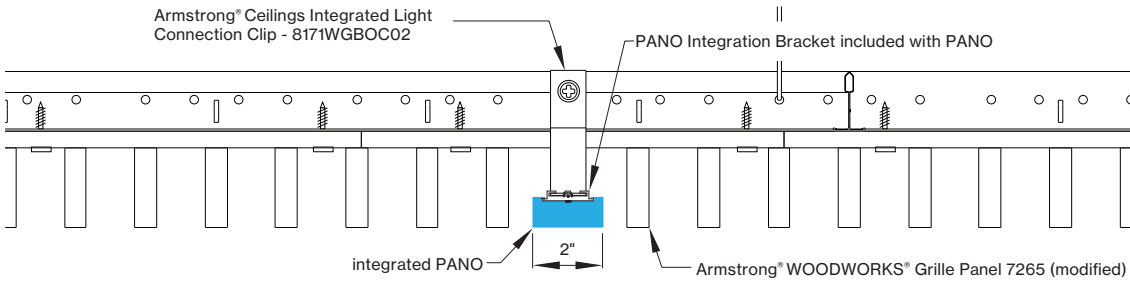

DIMENSIONS

PANO 2"

WWG - ARMSTRONG® WOODWORKS® GRILLE PANELS

WWG

WWG - ARMSTRONG® WOODWORKS® GRILLE PANELS cont'd

PANO mounting instructions

Get access to the PANO mounting instructions faster by scanning the QR code.