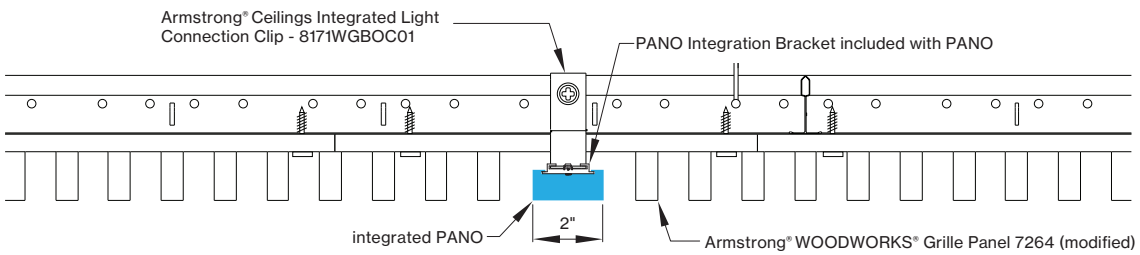

*Woodworks ceilings are not available in this length. Wood panels need to be cut in the field to fit this length.

INTEGRATED LIGHT CONNECTION CLIP

Armstrong® Ceilings Integrated Light Connection Clip

visit armstrongceilings.com/linearlighting

DIMENSIONS

PANO 2"

WWG - ARMSTRONG® WOODWORKS® GRILLE PANELS

WWG

WWG - ARMSTRONG® WOODWORKS® GRILLE PANELS cont'd

PANO mounting instructions

Get access to the PANO mounting instructions faster by scanning the QR code.