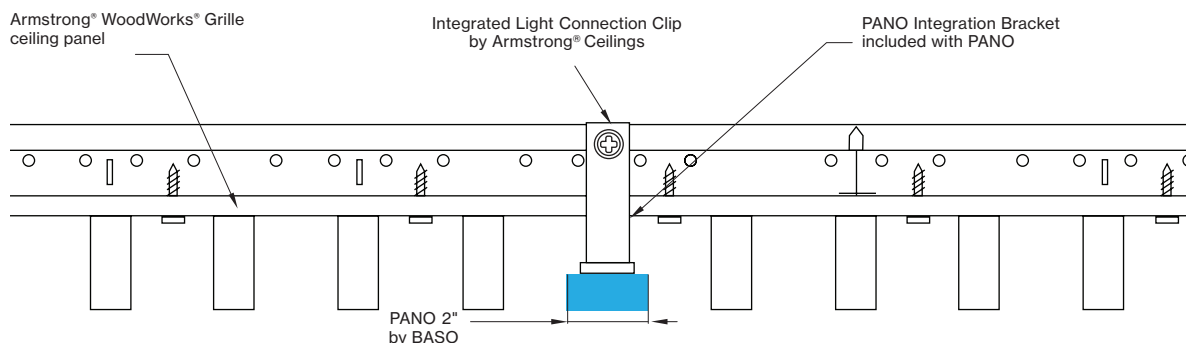

for 27 K, 30K or 35K multiply lm value by 0.96

WoodWorks® Grille Ceiling System Integration

(for more ceiling options, please see CEILING OPTIONS pages)

Available lengths for ceiling types

CEILING TYPE	2 FT	4 FT	6 FT	8 FT
WoodWorks® Grille Tegular 9/16	23.375"	47.375"	n/a	n/a
WoodWorks® Grille Tegular 15/16	23"	47"	n/a	n/a
WoodWorks® Grille Classic	23"	47"	71"	95"
WoodWorks® Grille Forte	*23"	47"	71"	95"
WoodWorks® Linear Solid Wood panels	*23"	*47"	*71"	95"
WoodWorks® Linear Veneered panels	*23"	*47"	*71"	95.25"