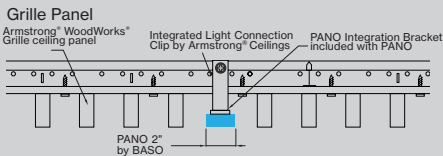

WoodWorks® Grille Ceiling System Integration