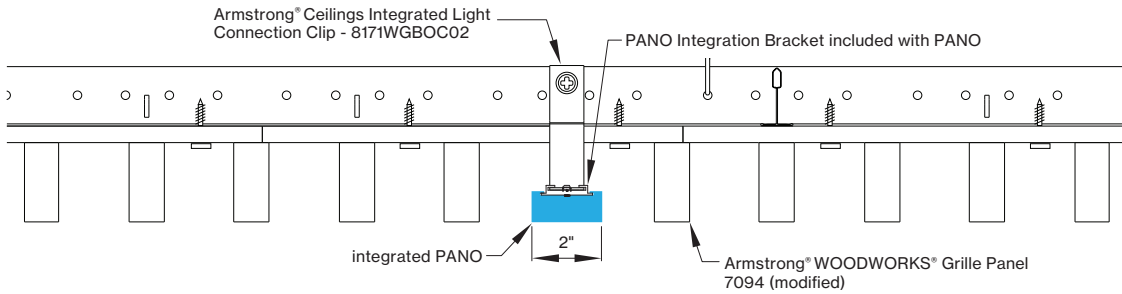

DIMENSIONS

PANO 2"

WWG - ARMSTRONG® WOODWORKS® GRILLE PANELS

WWG