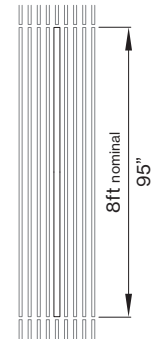

DIMENSIONS

PANO 2"

WWG - ARMSTRONG® WOODWORKS® GRILLE PANELS

WWG