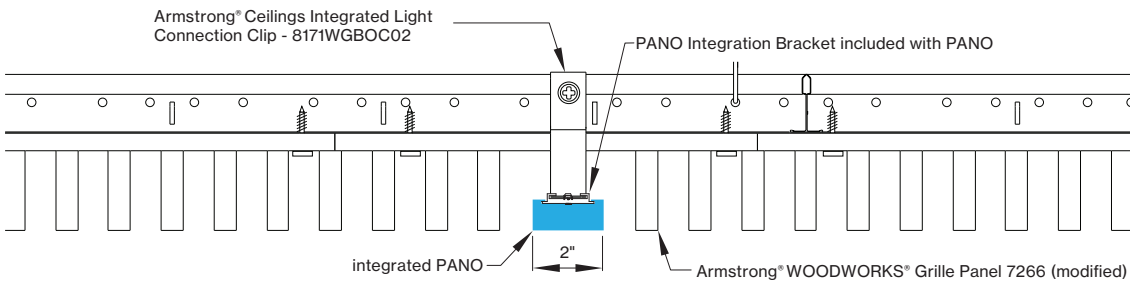

*Woodworks ceilings are not available in this length. Wood panels need to be cut in the field to fit this length.

INTEGRATED LIGHT CONNECTION CLIP

Armstrong® Ceilings Integrated Light Connection Clip

visit armstrongceilings.com/linearlighting

DIMENSIONS

PANO 2"

WWG - ARMSTRONG® WOODWORKS® GRILLE PANELS

WWG

WWG - ARMSTRONG® WOODWORKS® GRILLE PANELS cont'd

PANO mounting instructions

Get access to the PANO mounting instructions faster by scanning the QR code.