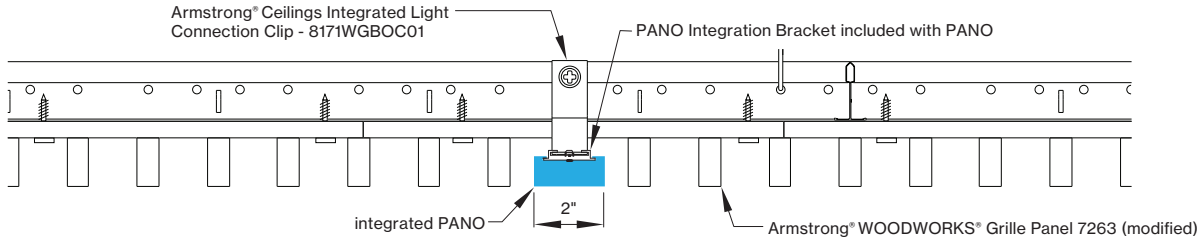

DIMENSIONS

PANO 2"

WWG - ARMSTRONG® WOODWORKS® GRILLE PANELS

WWG

WWG - ARMSTRONG® WOODWORKS® GRILLE PANELS cont'd

PANO mounting instructions

Get access to the PANO mounting instructions faster by scanning the QR code.