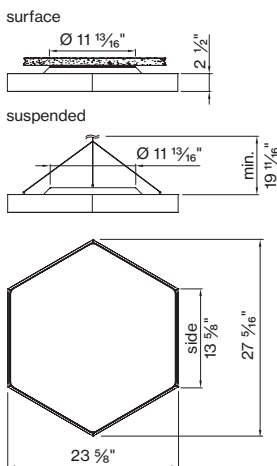

Technical data

SIZE TYPE	LED COLOR TEMPERATURE	INPUT WATTS	DELIVERED LM TOTAL	LIGHT DISTRIBUTION	DELIVERED LM DIRECT	OPTICAL EFFICIENCY	LUMINAIRE EFFICACY
 ○ 1 1/2' gray	30 K, 35 K	20 W	2080 lm	100 % down	2080 lm	85 %	102 lm/W
	40 K		2160 lm		2160 lm		106 lm/W
	30 K, 35 K	34 W	2970 lm		2970 lm		87 lm/W
	40 K		3080 lm		3080 lm		90 lm/W
○ 2' gray	30 K, 35 K	27 W	3030 lm	100 % down	3030 lm	85 %	111 lm/W
	40 K		3160 lm		3150 lm		116 lm/W
	30 K, 35 K	39 W	4060 lm		4060 lm		104 lm/W
	40 K		4220 lm		4220 lm		108 lm/W
	30 K, 35 K	53 W	5080 lm		5070 lm		96 lm/W
	40 K		5280 lm		5270 lm		100 lm/W
○ 3' gray	30 K, 35 K	43 W	5010 lm	100 % down	5010 lm	85 %	116 lm/W
	40 K		5210 lm		5210 lm		121 lm/W
	30 K, 35 K	53 W	5970 lm		5970 lm		113 lm/W
	40 K		6210 lm		6210 lm		118 lm/W
	30 K, 35 K	75 W	7980 lm		7970 lm		107 lm/W
	40 K		8300 lm		8290 lm		111 lm/W
	30 K, 35 K	112 W	10900 lm		10890 lm		98 lm/W
	40 K		11340 lm		11330 lm		102 lm/W

Accessory

SUSPENSION SET < 36 INCH

3-piece barrel mount set 6 9 8 - 0 9 8 - 0 5 1 4 0

FIXTURE DIMENSIONS

NOMINAL	DIMENSIONS	CODE
○ 1 1/2'	○ 17 3/4" / h 2 1/2"	DM - 1 . 5 FT
○ 2'	○ 23 5/8" / h 2 1/2"	DM - 2 FT
○ 3'	○ 35 7/16" / h 2 1/2"	DM - 3 FT

HEX 1'

HEX 2'

HEX 3'

HEX mounting instructions

Get access to HEX mounting instructions faster by scanning the QR code.

<https://www.xalusa.com/resources/mounting-instructions/hex>