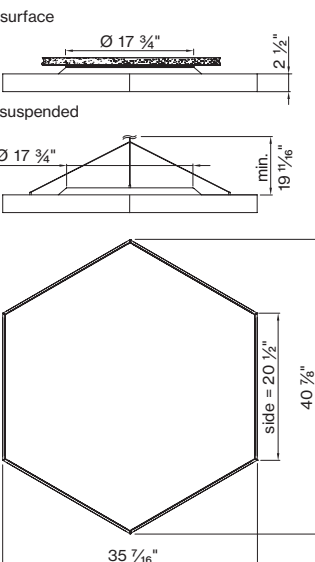

HEX 3'

HEX mounting instructions

Get access to HEX mounting instructions faster by scanning the QR code.

<https://www.xalusa.com/resources/mounting-instructions/hex>