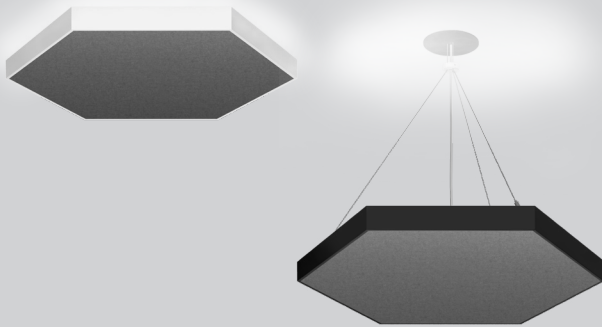

F CCT

3000K 3 0 K
3500K 3 5 K
4000K 4 0 K

K CIRCUIT / EM

Single circuit *
*leave blank

G CRI

CRI > 80 C 8 0
CRI > 90 C 9 0

L DIAMETER IN FT

○ 1 1/2' D M - 1 . 5 F T
○ 2' D M - 2 F T
○ 3' D M - 3 F T

PERFORMANCE

- Welded aluminium fixture housing
- Up to 125 lm/W
- CRI > 80 or CRI > 90
- Acoustic lay-in cover

MOUNTING

Surface

Pendant

MULTI COMBINATIONS

ONE CLICK INSTALLATION

Mounting & electrical connection with one click