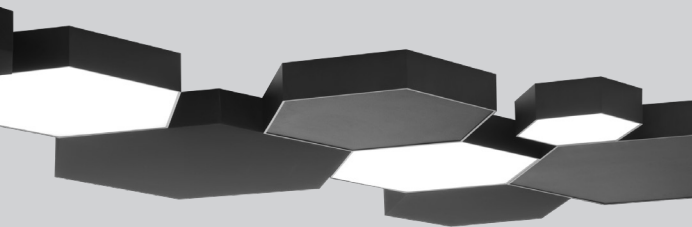

PERFORMANCE

- Welded aluminium fixture housing
- Up to 125 lm/W
- CRI > 80 or CRI > 90
- Acoustic lay-in cover

MOUNTING

Surface

Pendant

MULTI COMBINATIONS

ONE CLICK INSTALLATION

Mounting & electrical connection with one click