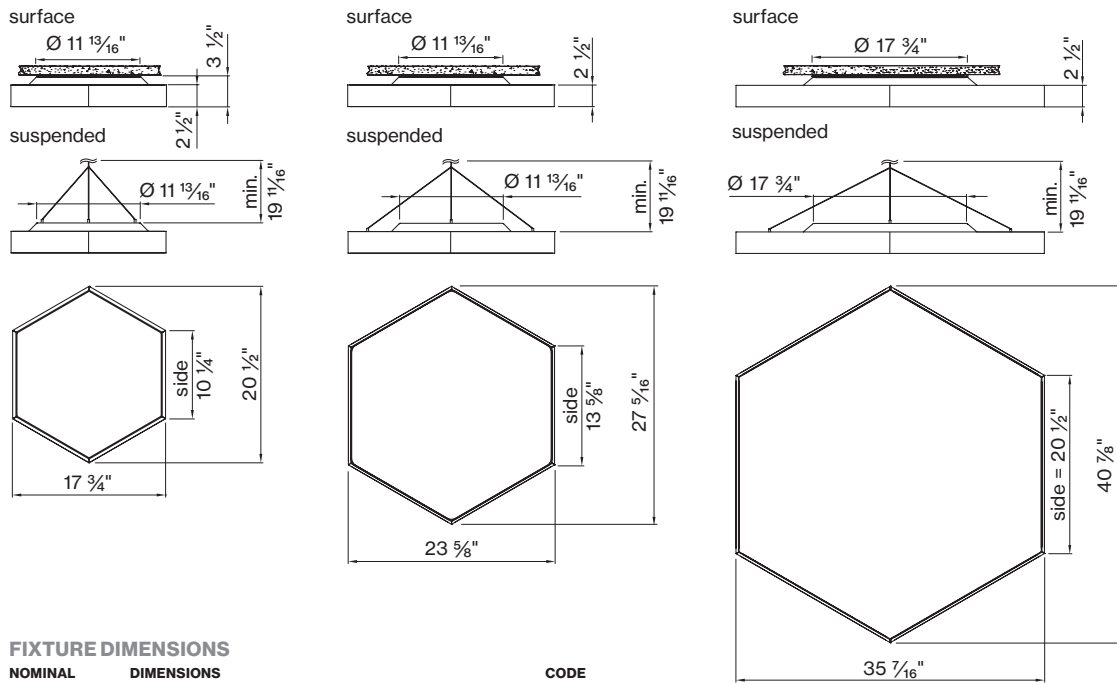

[link to video](#)

BASO
basolighting.com
xalusa.com

Technical data

| SIZE TYPE | LED COLOR TEMPERATURE | LIGHT DISTRIBUTION | DELIVERED LM INDIRECT | OPTICAL EFFICIENCY | LUMINAIRE EFFICACY |
|------------|-----------------------|--------------------|-----------------------|--------------------|--------------------|
| ○ 1½' gray | 30K, 35K | 100% up | 780lm | 86% | 102lm/W |
| | 40K | | 810lm | | 107lm/W |
| | 30K, 35K | 100% up | 1090lm | | 87lm/W |
| | 40K | | 1130lm | | 91lm/W |
| ○ 2' gray | 30K, 35K | 100% up | 960lm | 86% | 114lm/W |
| | 40K | | 1000lm | | 118lm/W |
| | 30K, 35K | 100% up | 1310lm | | 107lm/W |
| | 40K | | 1360lm | | 111lm/W |
| | 30K, 35K | 100% up | 1330lm | | 100lm/W |
| ○ 3' gray | 40K | | 1380lm | 86% | 104lm/W |
| | 30K, 35K | 100% up | 1780lm | | 119lm/W |
| | 40K | | 1850lm | | 124lm/W |
| | 30K, 35K | 100% up | 1780lm | | 117lm/W |
| | 40K | | 1850lm | | 121lm/W |
| | 30K, 35K | 100% up | 2080lm | | 111lm/W |
| | 40K | | 2170lm | | 115lm/W |
| 30K, 35K | 100% up | 2800lm | 102lm/W | | |
| | 40K | | 2910lm | 106lm/W | |

Accessory

SUSPENSION SET < 36 INCH

3-piece barrel mount set 6 9 8 - 0 9 8 - 0 5 1 4 0

FIXTURE DIMENSIONS

| NOMINAL | DIMENSIONS | CODE |
|---------|------------------|----------------|
| ○ 1½' | ○ 17 ¾" / h 2 ½" | DM - 1 . 5 F T |
| ○ 2' | ○ 23 ⅝" / h 2 ½" | DM - 2 F T |
| ○ 3' | ○ 35 ⅞" / h 2 ½" | DM - 3 F T |