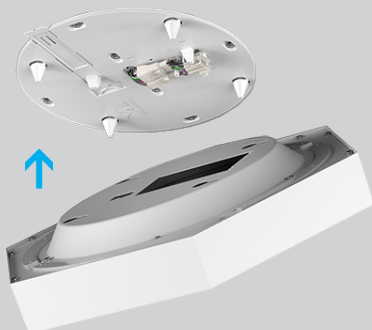

ONE CLICK INSTALLATION

Mounting & electrical connection with one click

[link to video](#)

BASO
basolighting.com
xalusa.com