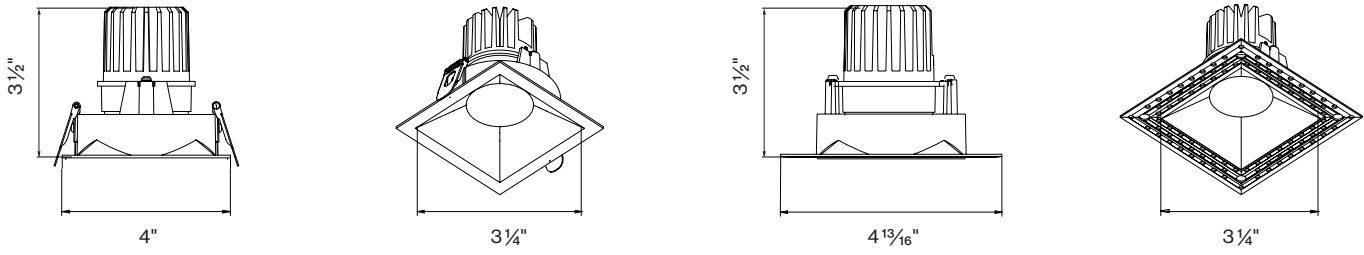

Dimensions