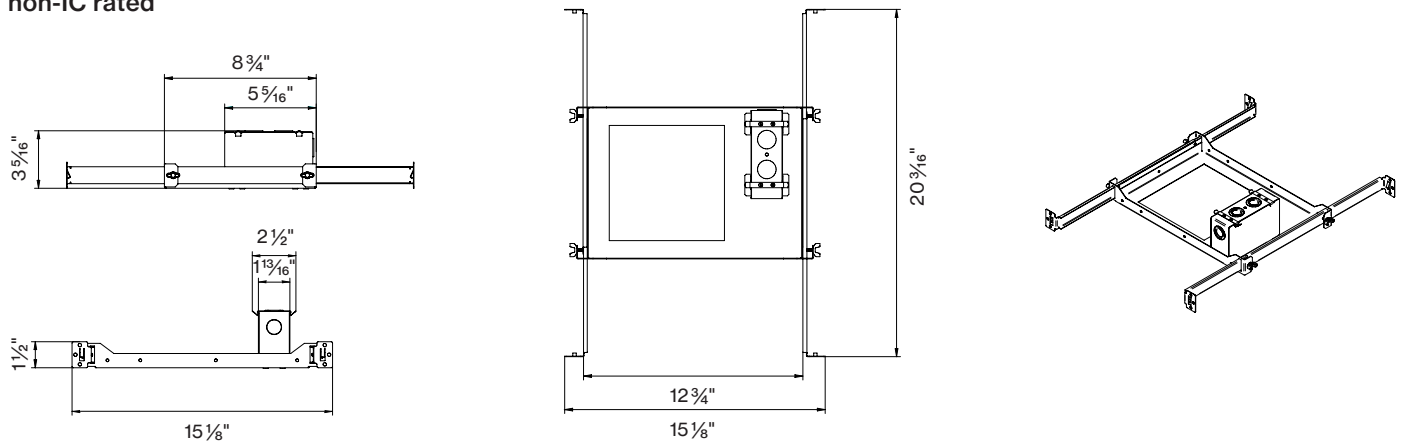

non-IC rated