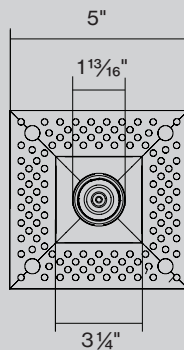

25°

35°

60°

COMPATIBLE CONTROLS

ATHENA
WIRELESS NODE by
LUTRON

B consult
factory

CERTIFICATIONS & COMPLIANCE

DIMENSIONS

TRIM

TRIMLESS

Catalog Number Example

DOT-SQ4.0-RTR-WHWH-30K-C90-FL-L35D-NOACC-UNV-010V-1000LM-10.5W-FBI

A B C D E F G H I J K

A RANGE

DOT-SQ 4.0 DOT - SQ 4 . 0

B MOUNTING