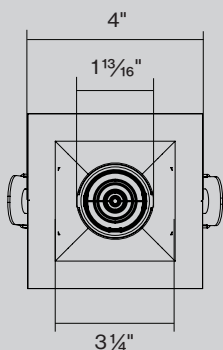

25°

35°

60°

COMPATIBLE CONTROLS

ATHENA
WIRELESS NODE by
LUTRON

B consult
factory

CERTIFICATIONS & COMPLIANCE

DIMENSIONS

TRIM

TRIMLESS

Catalog Number Example

DOT-SQ4.0-RTR-WHWH-30K-C90-FL-L35D-NOACC-UNV-010V-1000LM-10.5W-FBI

A B C D E F G H I J K

A RANGE

DOT-SQ 4.0 DOT - SQ 4 . 0

B MOUNTING