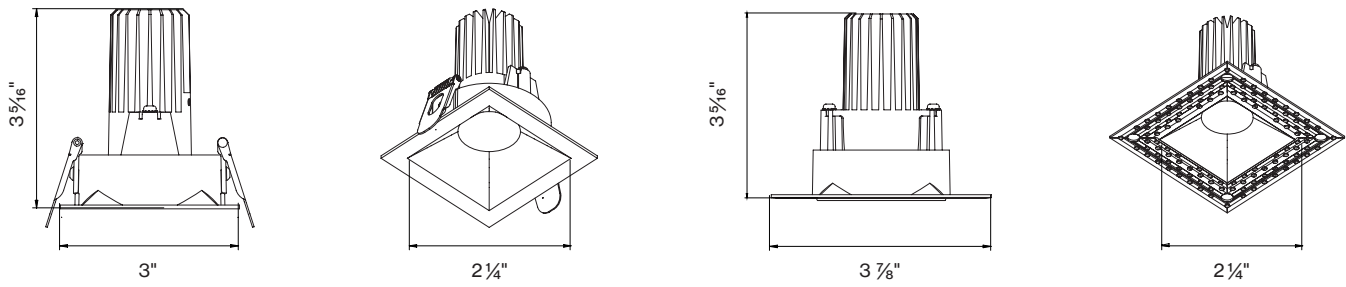

Dimensions