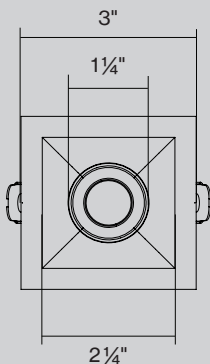

35°

55°

COMPATIBLE CONTROLS

ATHENA
WIRELESS NODE by
LUTRON

B consult
factory

CERTIFICATIONS & COMPLIANCE

DIMENSIONS

TRIM

TRIMLESS

Catalog Number Example

DOT-SQ2.5-RTR-WHWH-30K-C90-FL-L35D-NOACC-UNV-010V-700LM-7.5W-FBI

A B C D E F G H I J K

A RANGE

DOT-R 2.5 DOT - R 2 . 5

B MOUNTING

Recessed with trim R T R
Recessed trimless R T L