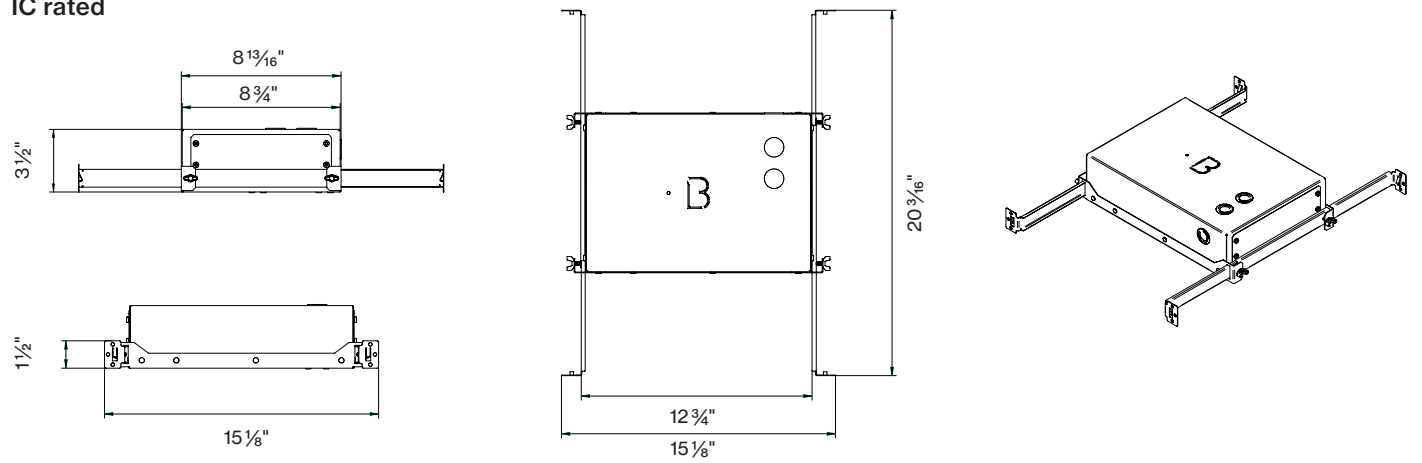

K HOUSING TYPE

From Below Install F B I
T-Rod/non IC-rated TR - N I C
T-Rod / IC-rated TR - I C R
Chicago Plenum (CCEA) T R - C C E A
Remote Housing

BASO
basolighting.com

Dimensions

non-IC rated

IC rated

Remote Housing