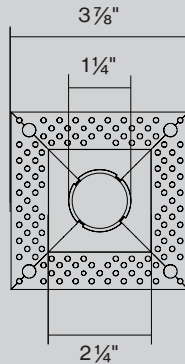

35°

55°

COMPATIBLE CONTROLS

ATHENA
WIRELESS NODE by
LUTRON

B consult
factory

CERTIFICATIONS & COMPLIANCE

DIMENSIONS

TRIM

TRIMLESS

Catalog Number Example

DOT-SQ2.5-RTR-WHWH-30K-C90-FL-L35D-NOACC-UNV-010V-700LM-7.5W-FBI

A B C D E F G H I J K

A RANGE

DOT-R 2.5 DOT - R 2 . 5

B MOUNTING

Recessed with trim R T R
Recessed trimless R T L