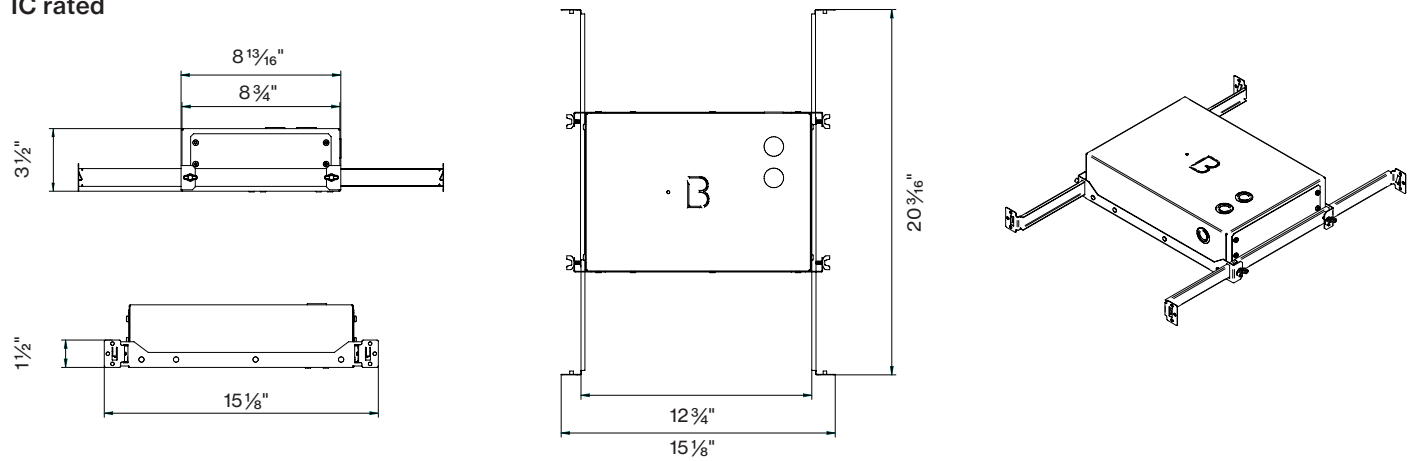

Dimensions

non-IC rated

IC rated

Remote Housing