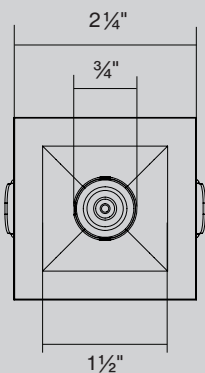

DOT-SQ 1.5 FIXED

5 YEAR
limited
led warranty

Catalog Number Example

DOT-SQ1.5-RTR-WHWH-30K-C90-FL-L35D-NOACC-UNV-010V-500LM-7.5W-FBI

A B C D E F G H I J K

PERFORMANCE

• CRI > 90

OPTICS

DOT-SQ 1.5

15°

25°

35°

45°

COMPATIBLE CONTROLS

ATHENA
WIRELESS NODE by
LUTRON

B consult
factory

CERTIFICATIONS & COMPLIANCE

DIMENSIONS

TRIM