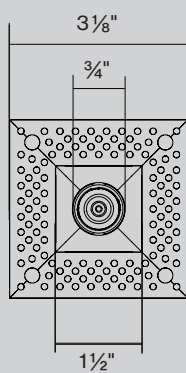

TRIMLESS

A RANGE

DOT-SQ 1.5 DOT - SQ 1 . 5

B MOUNTING

Recessed with trim R T R
Recessed trimless R T L

C HOUSING COLOR

White WH
Black B L
Custom RAL X X
custom RAL, please contact BASO

BEZEL COLOR

White WH
Black B L
Custom RAL X X
custom RAL, please contact BASO

D CCT

2700 K 2 7 K
3000 K 3 0 K
3500 K 3 5 K
4000 K 4 0 K
Tunable White (TW) T W

E CRI

CRI > 90 C 9 0

F OPTICS

Spot 15° S P - L 1 5 D
Medium 25° M D - L 2 5 D
Flood 30° F L - L 3 5 D
Wide Flood 45° W D - L 4 5 D

G ACCESSORY

No Accessory NO ACC
Honeycomb Louver H COMB
Concentric Louver CON C

H VOLTAGE

120V / 277V UN V

I DIMMING

0-10V 1% dimming 0 1 0 V
DALI D A L I
Lutron L U T
Lutron Athena L U T A
Phase (120V only) P H
Custom dimming consult factory

J OUTPUT

400lm 6W 4 0 0 L M - 6 W
500lm 7.5W 5 0 0 L M - 7 . 5 W
600lm 9W 6 0 0 L M - 9 W

K HOUSING TYPE

From Below Install F B I
T-Rod/non IC-rated T R - N I C
T-Rod / IC-rated T R - I C R
Chicago Plenum T R - C C E A
(CCEA)
Remote Housing

BASO
basolighting.com