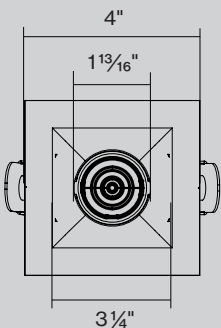

ATHENA
WIRELESS NODE by
LUTRON

B consult
factory

CERTIFICATIONS & COMPLIANCE

DIMENSIONS

TRIM

TRIMLESS

Catalog Number Example

DOT-SQ4.0-RTR-WHWH-30K-C90-FL-L35D-NOACC-UNV-010V-1000LM-10.5W-FBI