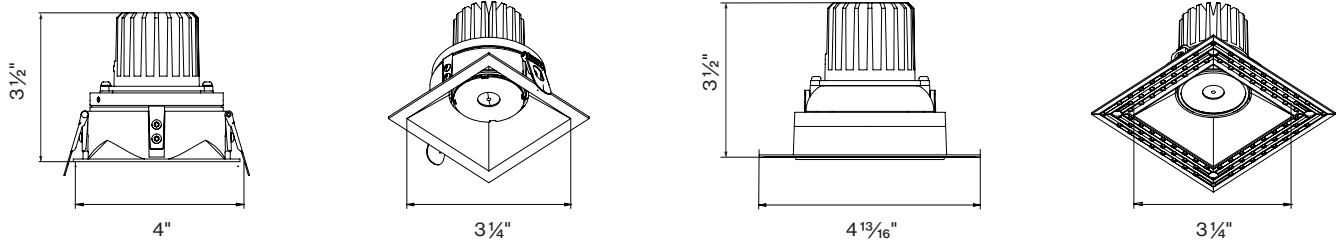

Dimensions