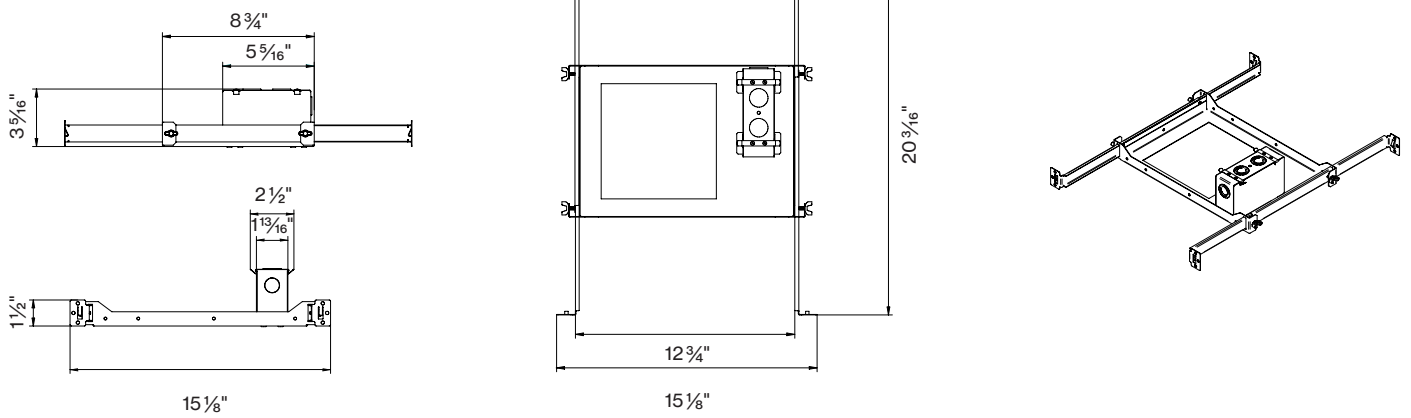

BASO
basolighting.com

Dimensions

non-IC rated

IC rated

Remote Housing

Compatible Ceiling Thickness
1/4", 3/8", 1/2", 5/8"