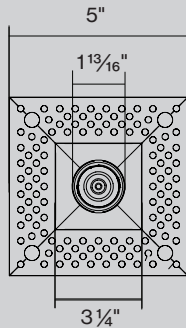

ATHENA
WIRELESS NODE by
LUTRON

B consult
factory

CERTIFICATIONS & COMPLIANCE

DIMENSIONS

TRIM

TRIMLESS

Catalog Number Example

DOT-SQ4.0-RTR-WHWH-30K-C90-FL-L35D-NOACC-UNV-010V-1000LM-10.5W-FBI