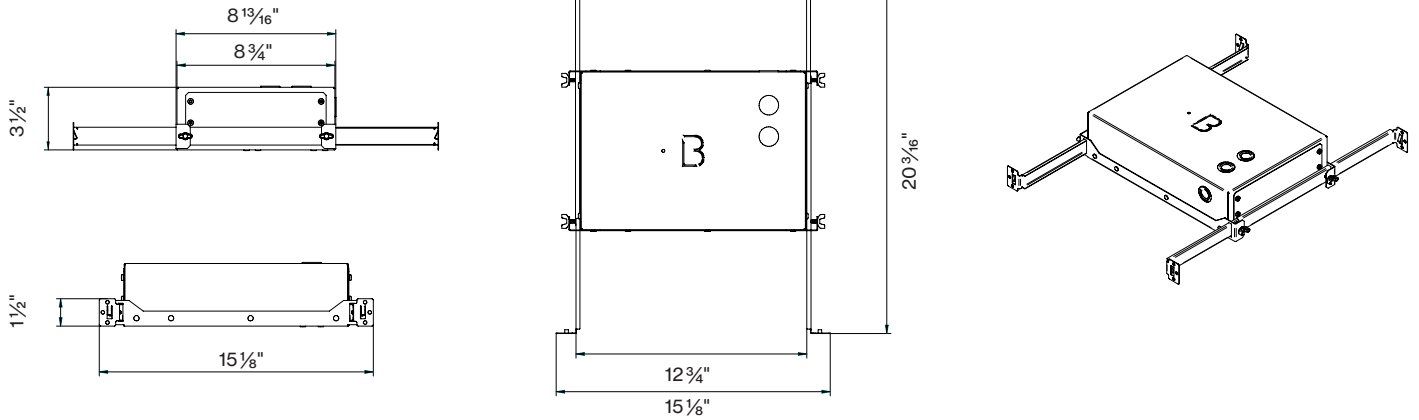

BASO
basolighting.com

Dimensions

non-IC rated

IC rated

Remote Housing

Compatible Ceiling Thickness
1/4", 3/8", 1/2", 5/8"