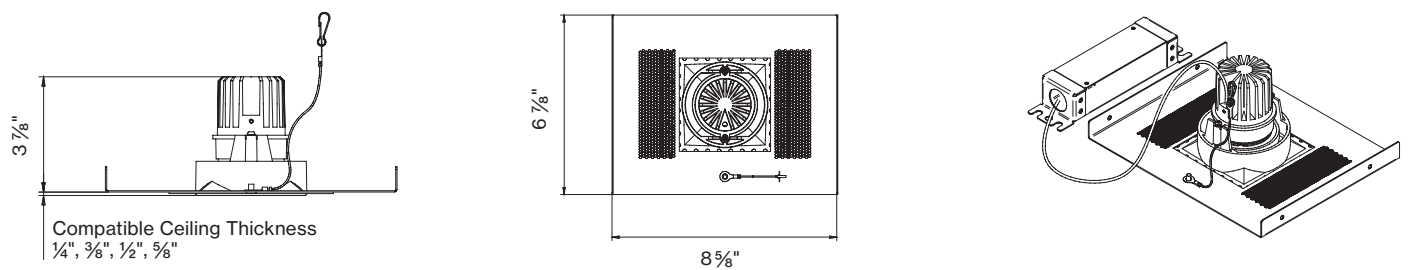

BASO
basolighting.com

Dimensions

non-IC rated

IC rated

Remote Housing

Compatible Ceiling Thickness
1/4", 3/8", 1/2", 5/8"