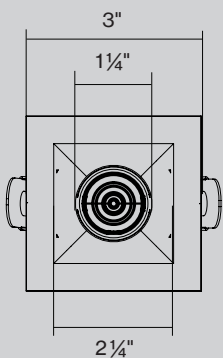

ATHENA
WIRELESS NODE by
LUTRON

B consult
factory

CERTIFICATIONS & COMPLIANCE

DIMENSIONS

TRIM

TRIMLESS

Catalog Number Example

DOT-SQ2.5-RTR-WHWH-30K-C90-FL-L35D-NOACC-UNV-010V-700LM-7.5W-FBI