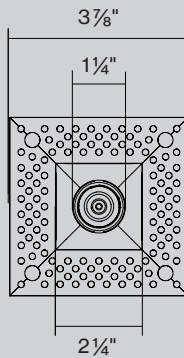

ATHENA
WIRELESS NODE by
LUTRON

B consult
factory

CERTIFICATIONS & COMPLIANCE

DIMENSIONS

TRIM

TRIMLESS

Catalog Number Example

DOT-SQ2.5-RTR-WHWH-30K-C90-FL-L35D-NOACC-UNV-010V-700LM-7.5W-FBI