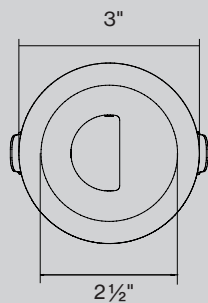

DIMENSIONS

TRIM

Catalog Number Example

DOT-R2.5-RTR-WHWH-WW-30K-C90-UNV-010V-1000LM-10.5W-FBI

A B C D E F G H I J

A RANGE

DOT-R 2.5 DOT - R 2 . 5

F CRI