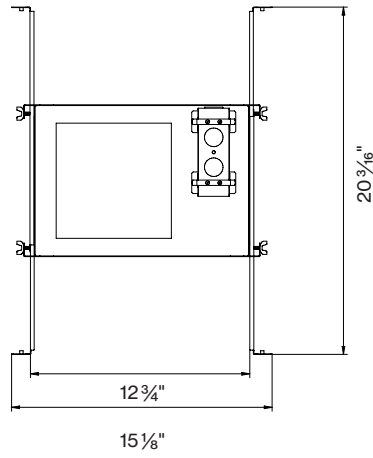

non-IC rated