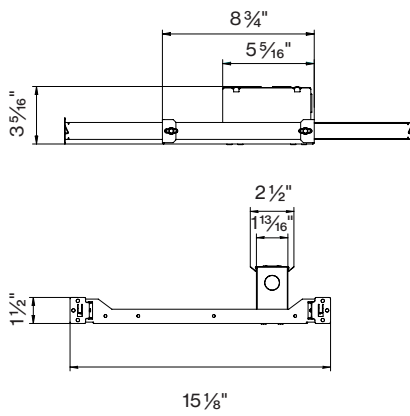

non-IC rated