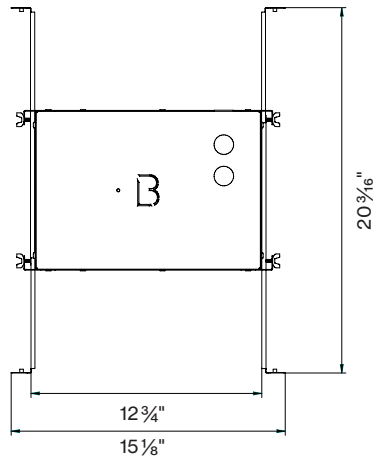

DIMENSIONS

TRIM

Catalog Number Example

DOT-R2.5-RTR-WHWH-WW-30K-C90-UNV-010V-1000LM-10.5W-FBI

A B C D E F G H I J

A RANGE

DOT-R 2.5 DOT - R 2 . 5

F CRI

Remote Housing R E M

BASO
basolighting.com

Dimensions

non-IC rated

IC rated

Remote Housing