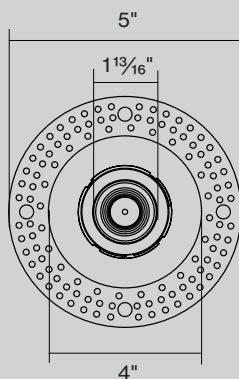

TRIMLESS

Catalog Number Example

DOT-SQ4.0-RTR-WHWH-30K-C90-FL-L35D-NOACC-UNV-010V-1000LM-10.5W-FBI

A B C D E F G H I J K

A RANGE

DOT-R 4.0 DOT - R 4 . 0

B MOUNTING

Recessed with trim R T R
Recessed trimless R T L

C HOUSING COLOR

White WH _ _
Black BL _ _
Custom RAL XX _ _
custom RAL, please contact BASO

BEZEL COLOR

White _ _ WH
Black _ _ BL
Custom RAL _ _ XX
custom RAL, please contact BASO

D CCT

2700 K 2 7 K
3000 K 3 0 K
3500 K 3 5 K
4000 K 4 0 K
Tunable White (TW) TW

E CRI

CRI > 90 C 9 0

F OPTICS

Spot 18° SP - L 1 8 D
Medium 25° MD - L 2 5 D
Flood 35° FL - L 3 5 D
Wide Flood 60° WD - L 6 0 D

G ACCESSORY

No Accessory NO ACC
Honeycomb Louver H COMB
Concentric Louver CON C

H VOLTAGE

120V / 277V UN V

I DIMMING

0-10V 1% dimming 0 1 0 V
DALI D A L I
Lutron L U T
Lutron Athena L U T A
Phase (120V only) P H
Custom dimming *consult factory*

J OUTPUT

1000lm 10.5W 1 0 0 0 - 10.5 W
1500lm 16W 1 5 0 0 - 16 W
2000lm 21.5W 2 0 0 0 - 21.5 W

K HOUSING TYPE

From Below Install F B I
T-Rod/non IC-rated TR - N I C
T-Rod / IC-rated TR - I C R
Chicago Plenum (CCEA) T R - C C E A
Remote Housing R E M

BASO
basolighting.com