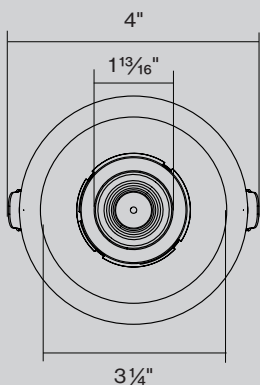

DOT-R 4.0 FIXED

5 YEAR
limited
led warranty

PERFORMANCE

• CRI > 90

OPTICS

DOT-R 4.0

18°

25°

35°

60°

COMPATIBLE CONTROLS

ATHENA
WIRELESS NODE by
LUTRON

B consult
factory

CERTIFICATIONS & COMPLIANCE

DIMENSIONS

TRIM