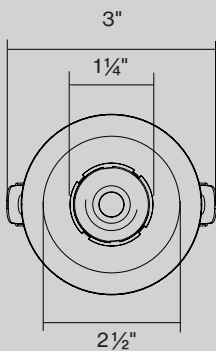

B consult
factory

CERTIFICATIONS & COMPLIANCE

DIMENSIONS

TRIM

TRIMLESS

Catalog Number Example

DOT-R2.5-RTR-WHWH-30K-C90-FL-L35D-NOACC-UNV-010V-700LM-7.5W-FBI

A B C D E F G H I J K