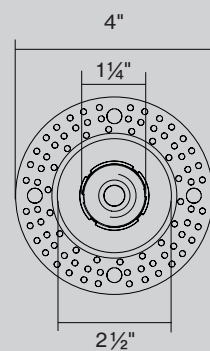

B consult
factory

CERTIFICATIONS & COMPLIANCE

DIMENSIONS

TRIM

TRIMLESS

Catalog Number Example

DOT-R2.5-RTR-WHWH-30K-C90-FL-L35D-NOACC-UNV-010V-700LM-7.5W-FBI

A B C D E F G H I J K

A RANGE

DOT-R 1.5 DOT - R 2 . 5

B MOUNTING

Recessed with trim R T R
Recessed trimless R T L

C HOUSING COLOR

White W H _ _
Black B L _ _
Custom RAL X X _ _
custom RAL, please contact BASO

BEZEL COLOR

White _ _ W H
Black _ _ B L
Custom RAL _ _ X X
custom RAL, please contact BASO