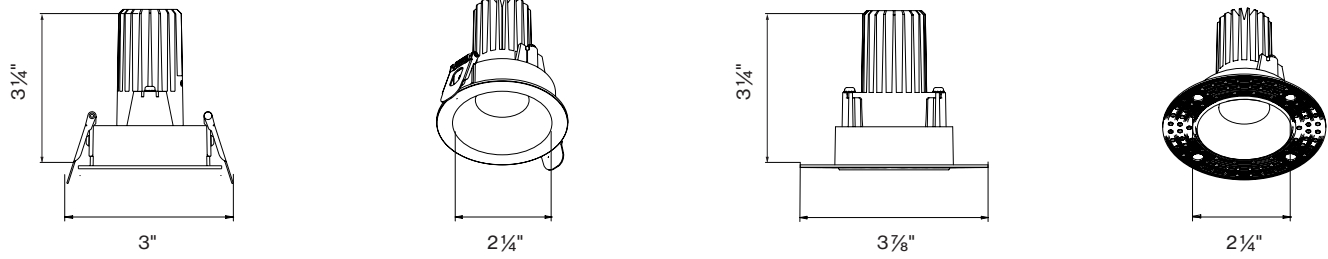

Dimensions