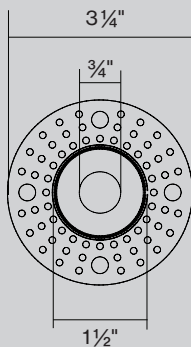

TRIMLESS

Catalog Number Example

DOT-R1.5-RTR-WHWH-30K-C90-FL-L35D-NOACC-UNV-010V-500LM-7.5W-FBI

A B C D E F G H I J K

A RANGE

DOT-R 1.5   DOT - R 1 . 5

B MOUNTING

Recessed with trim   R T R
Recessed trimless   R T L

C HOUSING COLOR

White   W H _ _
Black   B L _ _
Custom RAL   X X _ _
custom RAL, please contact BASO

BEZEL COLOR

White   _ _ W H
Black   _ _ B L
Custom RAL   _ _ X X
custom RAL, please contact BASO

D CCT

2700 K   2 7 K
3000 K   3 0 K
3500 K   3 5 K
4000 K   4 0 K
Tunable White (TW)   T W

E CRI

CRI > 90   C 9 0

F OPTICS

Spot 15°   S P - L 1 5 D
Medium 25°   M D - L 2 5 D
Flood 35°   F L - L 3 5 D
Wide Flood 45°   W D - L 4 5 D

G ACCESSORY

No Accessory   N O A C C
Honeycomb Louver   H C O M B
Concentric Louver   C O N C

H VOLTAGE

120V / 277V   U N V

I DIMMING

0-10V 1% dimming   0 1 0 V
DALI   D A L I
Lutron   L U T
Lutron Athena   L U T A
Phase (120V only)   P H
Custom dimming consult factory

J OUTPUT

400lm 6W   4 0 0 L M - 6 W
500lm 7.5W   5 0 0 L M - 7 . 5 W
600lm 9W   6 0 0 L M - 9 W

K HOUSING TYPE

From Below Install   F B I
T-Rod/non IC-rated   T R - N I C
T-Rod / IC-rated   T R - I C R
Chicago Plenum   T R - C C E A
(CCEA)
Remote Housing   R E M

BASO
basolighting.com