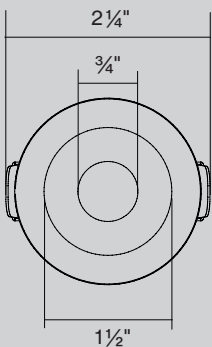

DOT-R 1.5 FIXED

5 YEAR
limited
led warranty

PERFORMANCE

• CRI > 90

OPTICS

DOT-R 1.5

15°

25°

35°

45°

COMPATIBLE CONTROLS

ATHENA
WIRELESS NODE by
LUTRON

B consult
factory

CERTIFICATIONS & COMPLIANCE

DIMENSIONS

TRIM