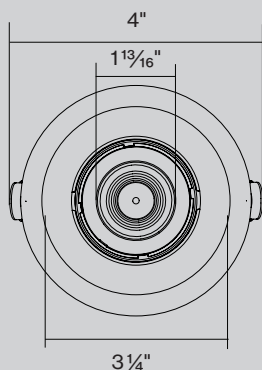

ATHENA
WIRELESS NODE by
LUTRON

B consult
factory

CERTIFICATIONS & COMPLIANCE

DIMENSIONS

TRIM

TRIMLESS

Catalog Number Example

DOT-SQ4.0-RTR-WHWH-30K-C90-FL-L35D-NOACC-UNV-010V-1000LM-10.5W-FBI