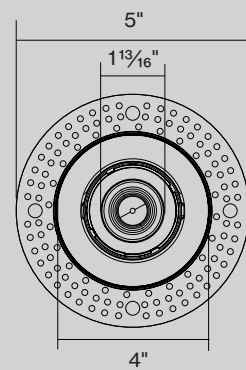

ATHENA
WIRELESS NODE by
LUTRON

B consult
factory

CERTIFICATIONS & COMPLIANCE

DIMENSIONS

TRIM

TRIMLESS

Catalog Number Example

DOT-SQ4.0-RTR-WHWH-30K-C90-FL-L35D-NOACC-UNV-010V-1000LM-10.5W-FBI