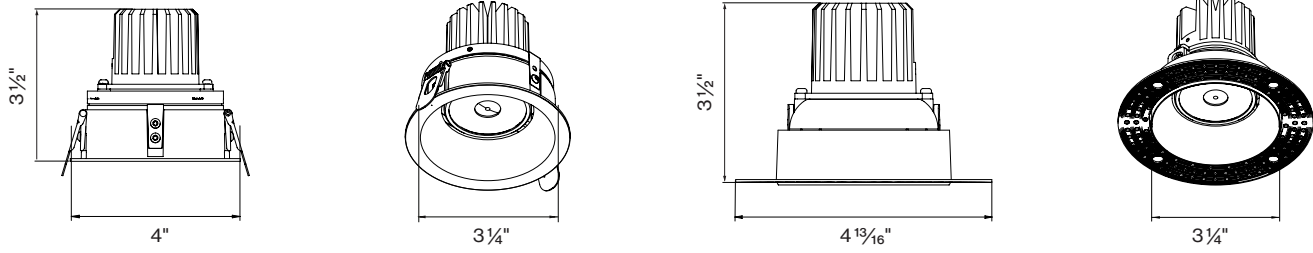

Dimensions