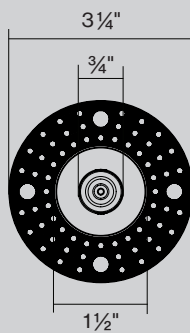

B consult
factory

CERTIFICATIONS & COMPLIANCE

DIMENSIONS

TRIM

TRIMLESS

Catalog Number Example

DOT-R1.5-RTR-WHWH-30K-C90-FL-L35D-NOACC-UNV-010V-500LM-7.5W-FBI

A B C D E F G H I J K