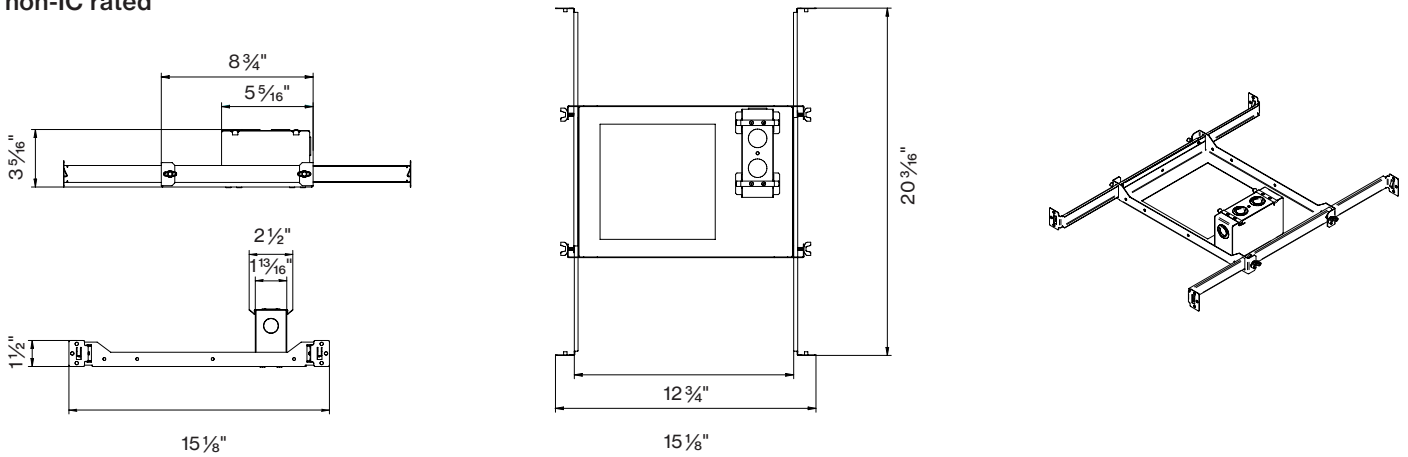

non-IC rated