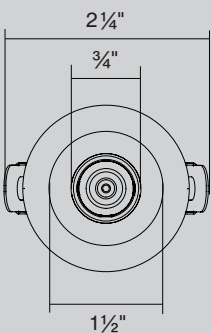

B consult
factory

CERTIFICATIONS & COMPLIANCE

DIMENSIONS

TRIM

TRIMLESS

Catalog Number Example

DOT-R1.5-RTR-WHWH-30K-C90-FL-L35D-NOACC-UNV-010V-500LM-7.5W-FBI

A B C D E F G H I J K