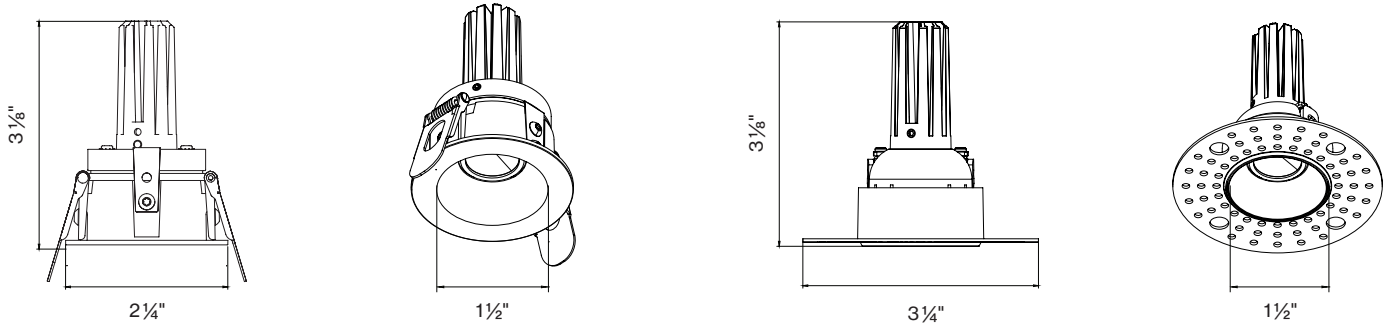

Dimensions