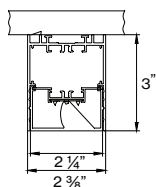

Dimensions

SURFACE direct