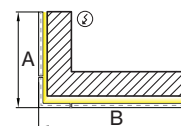

M DIMENSIONS IN INCH

Linear 2' 24IN

Linear 4' 48IN

Linear 6' 72IN

Linear 8' 96IN

Linear custom ###IN

L-Shape ###X###IN

U-Shape ###X###X###IN

□-Shape ###X###IN

N CERTIFICATION (optional)

Red List Approved RLA

Technical data

| | SIZE TYPE | LED COLOR TEMPERATURE | INPUT WATTS | DELIVERED LM TOTAL | LIGHT DISTRIBUTION | DELIVERED LM DIRECT | DELIVERED LM INDIRECT | OPTICAL EFFICIENCY | LUMINAIRE EFFICACY |
|---------------------|-----------|-----------------------|-------------|--------------------|--------------------|---------------------|-----------------------|--------------------|--------------------|
| BASO DIRECT | | | | | | | | | |
| e LED | 4' linear | 40K | 12.8W | 1600lm | 100% down | 400lm/ft | - | 75% | 125lm/W |
| | 8' linear | | 25.6W | 3200lm | | | | | |
| e ² LED | 4' linear | 40K | 20.4W | 2400lm | 100% down | 600lm/ft | - | 75% | 117lm/W |
| | 8' linear | | 40.8W | 4800lm | | | | | |
| e ²⁺ LED | 4' linear | 40K | 28W | 3200lm | 100% down | 800lm/ft | - | 75% | 114lm/W |
| | 8' linear | | 5+W | 6400lm | | | | | |

Patterns top view

LINEAR

| A | FIXTURES | CODE |
|------|---------------|---------|
| 48" | 1 x 4' linear | 0 4 F T |
| 96" | 1 x 8' linear | 0 8 F T |
| 144" | 3 x 4' linear | 1 2 F T |

L-SHAPE INNER

| A / B | FIXTURES | CODE |
|-----------|--|---------------|
| 48" / 48" | 2 x 2' linear + 1 x 2' x 2' corner | 0 4 X 0 4 F T |
| 48" / 96" | 1 x 2' linear + 1 x 6' linear + 1 x 2' x 2' corner | 0 4 X 0 8 F T |
| 96" / 96" | 2 x 6' linear + 1 x 2' x 2' corner | 0 8 X 0 8 F T |