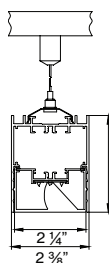

M DIMENSIONS IN INCH

Linear 2' 24IN

Linear 4' 48IN

Linear 6' 72IN

Linear 8' 96IN

Linear custom ###IN

L-Shape ###X###IN

U-Shape ###X###X###IN

Patterns top view

LINEAR

| A | FIXTURES | CODE |
|------|---------------|---------|
| 48" | 1 x 4' linear | 0 4 F T |
| 96" | 1 x 8' linear | 0 8 F T |
| 144" | 3 x 4' linear | 1 2 F T |

L-SHAPE INNER

| A / B | FIXTURES | CODE |
|-----------|--|---------------|
| 48" / 48" | 2 x 2' linear + 1 x 2' x 2' corner | 0 4 X 0 4 F T |
| 48" / 96" | 1 x 2' linear + 1 x 6' linear + 1 x 2' x 2' corner | 0 4 X 0 8 F T |
| 96" / 96" | 2 x 6' linear + 1 x 2' x 2' corner | 0 8 X 0 8 F T |

L-SHAPE OUTER

| A / B | FIXTURES | CODE |
|-----------|--|---------------|
| 48" / 48" | 2 x 2' linear + 1 x 2' x 2' corner | 0 4 X 0 4 F T |
| 48" / 96" | 1 x 2' linear + 1 x 6' linear + 1 x 2' x 2' corner | 0 4 X 0 8 F T |
| 96" / 96" | 2 x 6' linear + 1 x 2' x 2' corner | 0 8 X 0 8 F T |

LIGHT DIRECTION DIAGRAM

Dimensions

SURFACE direct

PENDANT direct

BASO mounting instructions

Get access to the BASO 2.5 WW mounting instructions faster by scanning the QR code.

<https://www.basolighting.com/resources/mounting-instructions/baso>