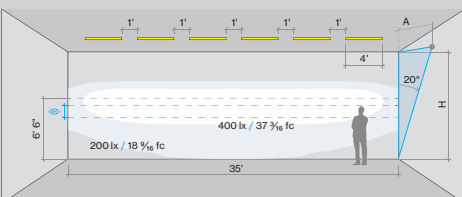

PATTERNS

Rectangular

For customization, please contact customer service

BEAM DISTRIBUTION

Wall to ceiling ratio

| | |
|--------------------|-----------------|
| Room height | H = 9 ft |
| Distance to wall | A = 3 ft |
| Reflection factor | 0.7 0.5 0.2 |
| Maintenance factor | 0.8 |
| Eye level | 4 - 5 ft |

M DIMENSIONS IN INCH

Linear 2' 24IN

Linear 4' 48IN

Linear 6' 72IN

Linear 8' 96IN

Linear custom ###IN

L-Shape ###X###IN

U-Shape ###X###X###IN