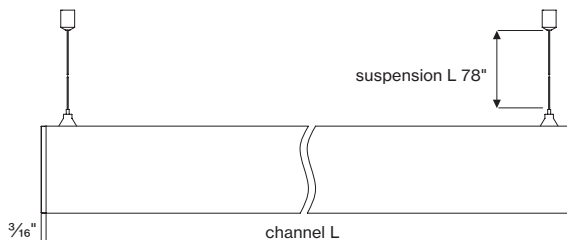

M DIMENSIONS IN INCH

Linear 2' 24IN

Linear 4' 48IN

Linear 6' 72IN

Linear 8' 96IN

Linear custom ###IN

L-Shape ###X###IN

U-Shape ###X###X###IN

Patterns top view

LINEAR

| A | FIXTURES | CODE |
|------|---------------|---------|
| 48" | 1 x 4' linear | 0 4 F T |
| 96" | 1 x 8' linear | 0 8 F T |
| 144" | 3 x 4' linear | 1 2 F T |

L-SHAPE INNER

| A / B | FIXTURES | CODE |
|-----------|--|---------------|
| 48" / 48" | 2 x 2' linear + 1 x 2' x 2' corner | 0 4 X 0 4 F T |
| 48" / 96" | 1 x 2' linear + 1 x 6' linear + 1 x 2' x 2' corner | 0 4 X 0 8 F T |
| 96" / 96" | 2 x 6' linear + 1 x 2' x 2' corner | 0 8 X 0 8 F T |

L-SHAPE OUTER

| A / B | FIXTURES | CODE |
|-----------|--|---------------|
| 48" / 48" | 2 x 2' linear + 1 x 2' x 2' corner | 0 4 X 0 4 F T |
| 48" / 96" | 1 x 2' linear + 1 x 6' linear + 1 x 2' x 2' corner | 0 4 X 0 8 F T |
| 96" / 96" | 2 x 6' linear + 1 x 2' x 2' corner | 0 8 X 0 8 F T |

LIGHT DIRECTION DIAGRAM

Dimensions

SURFACE direct

PENDANT direct

BASO mounting instructions

Get access to the BASO 2.5 WW mounting instructions faster by scanning the QR code.

<https://www.basolighting.com/resources/mounting-instructions/baso>