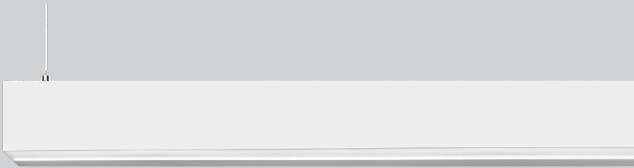

BASO 2.5 WALL WASH

CERTIFICATIONS & COMPLIANCE

FEATURES

PERFORMANCE

- Up to 125lm/W efficiency
- 400 / 600 / 800lm/ft
- CRI > 80 & CRI > 90
- IC rated & damp rated

MOUNTING

Surface

Pendant

PATTERNS

Rectangular

For customization, please contact customer service

BEAM DISTRIBUTION

Wall to ceiling ratio

| | |
|--------------------|-----------------|
| Room height | H = 9 ft |
| Distance to wall | A = 3 ft |
| Reflection factor | 0.7 0.5 0.2 |
| Maintenance factor | 0.8 |
| Eye level | 4 - 5 ft |