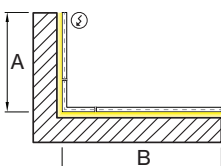

M DIMENSIONS IN INCH

Linear 2' 24IN

Linear 4' 48IN

Linear 6' 72IN

Linear 8' 96IN

Linear custom ###IN

L-Shape ###X###IN

U-Shape ###X###X###IN

□-Shape ###X###IN

N CERTIFICATION (optional)

Red List Approved RLA

Technical data

| | SIZE TYPE | LED COLOR TEMPERATURE | INPUT WATTS | DELIVERED LM TOTAL | LIGHT DISTRIBUTION | DELIVERED LM DIRECT | DELIVERED LM INDIRECT | OPTICAL EFFICIENCY | LUMINAIRE EFFICACY |
|---------------------|-----------|-----------------------|-------------|--------------------|--------------------|---------------------|-----------------------|--------------------|--------------------|
| BASO DIRECT | | | | | | | | | |
| e LED | 4' linear | 40K | 12.8W | 1600lm | 100% down | 400lm/ft | - | 75% | 125lm/W |
| | 8' linear | | 25.6W | 3200lm | | | | | |
| e ² LED | 4' linear | 40K | 20.4W | 2400lm | 100% down | 600lm/ft | - | 75% | 117lm/W |
| | 8' linear | | 40.8W | 4800lm | | | | | |
| e ²⁺ LED | 4' linear | 40K | 28W | 3200lm | 100% down | 800lm/ft | - | 75% | 114lm/W |
| | 8' linear | | 5+W | 6400lm | | | | | |

Patterns top view

LINEAR

| A | FIXTURES | CODE |
|------|---------------|---------|
| 48" | 1 x 4' linear | 0 4 F T |
| 96" | 1 x 8' linear | 0 8 F T |
| 144" | 3 x 4' linear | 1 2 F T |

L-SHAPE INNER

| A / B | FIXTURES | CODE |
|-----------|--|---------------|
| 48" / 48" | 2 x 2' linear + 1 x 2' x 2' corner | 0 4 X 0 4 F T |
| 48" / 96" | 1 x 2' linear + 1 x 6' linear + 1 x 2' x 2' corner | 0 4 X 0 8 F T |
| 96" / 96" | 2 x 6' linear + 1 x 2' x 2' corner | 0 8 X 0 8 F T |

L-SHAPE OUTER

| A / B | FIXTURES | CODE |
|-----------|--|---------------|
| 48" / 48" | 2 x 2' linear + 1 x 2' x 2' corner | 0 4 X 0 4 F T |
| 48" / 96" | 1 x 2' linear + 1 x 6' linear + 1 x 2' x 2' corner | 0 4 X 0 8 F T |
| 96" / 96" | 2 x 6' linear + 1 x 2' x 2' corner | 0 8 X 0 8 F T |