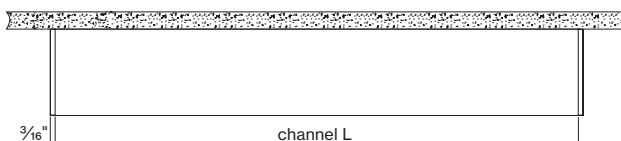

LIGHT DIRECTION DIAGRAM

Dimensions

SURFACE direct