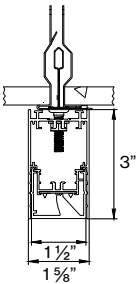

please contact customer service for availability

M DIMENSIONS IN INCH

Linear 2' 24IN
 CS Linear 4' 48IN
 CS Linear 6' 72IN
 CS Linear 8' 96IN
 Linear custom ###IN
 L-Shape ###X###IN
 U-Shape ###X###X###IN
 □-Shape ###X###IN

L-SHAPE INNER

A / B	FIXTURES	CODE
48" / 48"	2 × 2' linear + 1 × 2' × 2' corner	0 4 X 0 4 F T
48" / 96"	1 × 2' linear + 1 × 6' linear + 1 × 2' × 2' corner	0 4 X 0 8 F T
96" / 96"	2 × 6' linear + 1 × 2' × 2' corner	0 8 X 0 8 F T

LIGHT DIRECTION DIAGRAM

CODE

BEAM DISTRIBUTION

Wall to ceiling ratio

Room height	H = 9 ft
Distance to wall	A = 3 ft
Reflection factor	0.7 0.5 0.2
Maintenance factor	0.8
Eye level	4 - 5 ft

DIMENSIONS

BASO 1.5 WALL WASHER

CEILING direct

PENDANT direct

BASO 1.5 WALL WASH SPECIALITY MOUNTING

SURFACE
in-line ACT TBAR

SURFACE
in-line ACT SLOT

SURFACE
ACT center tile

PENDANT
ACT TBAR

PENDANT
in-line ACT SLOT