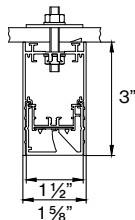

please contact customer service for availability

M DIMENSIONS IN INCH

Linear 2' 24IN
 CS Linear 4' 48IN
 CS Linear 6' 72IN
 CS Linear 8' 96IN
 Linear custom ###IN
 L-Shape ###X###IN
 U-Shape ###X###X###IN
 □-Shape ###X###IN

L-SHAPE INNER

A / B	FIXTURES	CODE
48" / 48"	2 × 2' linear + 1 × 2' × 2' corner	0 4 X 0 4 F T
48" / 96"	1 × 2' linear + 1 × 6' linear + 1 × 2' × 2' corner	0 4 X 0 8 F T
96" / 96"	2 × 6' linear + 1 × 2' × 2' corner	0 8 X 0 8 F T

LIGHT DIRECTION DIAGRAM

CODE

BEAM DISTRIBUTION

Wall to ceiling ratio

Room height	H = 9 ft
Distance to wall	A = 3 ft
Reflection factor	0.7 0.5 0.2
Maintenance factor	0.8
Eye level	4 - 5 ft

DIMENSIONS

BASO 1.5 WALL WASHER

CEILING direct

PENDANT direct

BASO 1.5 WALL WASH SPECIALITY MOUNTING

SURFACE
in-line ACT TBAR

SURFACE
in-line ACT SLOT

SURFACE
ACT center tile

PENDANT
ACT TBAR

PENDANT
in-line ACT SLOT