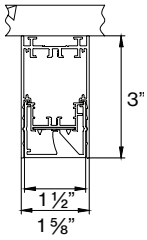

DIMENSIONS

BASO 1.5 WALL WASHER

CEILING direct