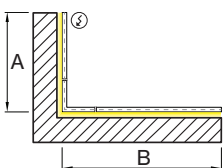

please contact customer service for availability

M DIMENSIONS IN INCH

Linear 2' 24IN
 CS Linear 4' 48IN
 CS Linear 6' 72IN
 CS Linear 8' 96IN
 Linear custom ###IN
 L-Shape ###X###IN
 U-Shape ###X###X###IN
 □-Shape ###X###IN

80+ 90+

1	0.86
0.96	0.84
0.95	0.82
0.91	0.78

Patterns top view

LINEAR

A	FIXTURES	CODE
48"	1 × 4' linear	0 4 F T
96"	1 × 8' linear	0 8 F T
144"	3 × 4' linear	1 2 F T

L-SHAPE OUTER

A / B	FIXTURES	CODE
48" / 48"	2 × 2' linear + 1 × 2' × 2' corner	0 4 X 0 4 F T
48" / 96"	1 × 2' linear + 1 × 6' linear + 1 × 2' × 2' corner	0 4 X 0 8 F T
96" / 96"	2 × 6' linear + 1 × 2' × 2' corner	0 8 X 0 8 F T

L-SHAPE INNER

A / B	FIXTURES	CODE
48" / 48"	2 × 2' linear + 1 × 2' × 2' corner	0 4 X 0 4 F T
48" / 96"	1 × 2' linear + 1 × 6' linear + 1 × 2' × 2' corner	0 4 X 0 8 F T
96" / 96"	2 × 6' linear + 1 × 2' × 2' corner	0 8 X 0 8 F T