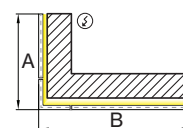

please contact customer service for availability

M DIMENSIONS IN INCH

Linear 2' 24IN
 CS Linear 4' 48IN
 CS Linear 6' 72IN
 CS Linear 8' 96IN
 Linear custom ###IN
 L-Shape ###X###IN
 U-Shape ###X###X###IN
 □-Shape ###X###IN

80+ 90+

1	0.86
0.96	0.84
0.95	0.82
0.91	0.78

Patterns top view

LINEAR

A	FIXTURES	CODE
48"	1 × 4' linear	0 4 F T
96"	1 × 8' linear	0 8 F T
144"	3 × 4' linear	1 2 F T

L-SHAPE OUTER

A / B	FIXTURES	CODE
48" / 48"	2 × 2' linear + 1 × 2' × 2' corner	0 4 X 0 4 F T
48" / 96"	1 × 2' linear + 1 × 6' linear + 1 × 2' × 2' corner	0 4 X 0 8 F T
96" / 96"	2 × 6' linear + 1 × 2' × 2' corner	0 8 X 0 8 F T

L-SHAPE INNER

A / B	FIXTURES	CODE
48" / 48"	2 × 2' linear + 1 × 2' × 2' corner	0 4 X 0 4 F T
48" / 96"	1 × 2' linear + 1 × 6' linear + 1 × 2' × 2' corner	0 4 X 0 8 F T
96" / 96"	2 × 6' linear + 1 × 2' × 2' corner	0 8 X 0 8 F T