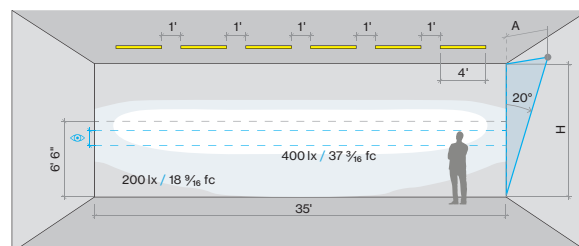

80+ 90+

1	0.86
0.96	0.84
0.95	0.82
0.91	0.78

Patterns top view

LINEAR

A	FIXTURES	CODE
48"	1 × 4' linear	0 4 F T
96"	1 × 8' linear	0 8 F T
144"	3 × 4' linear	1 2 F T

L-SHAPE OUTER

A / B	FIXTURES	CODE
48" / 48"	2 × 2' linear + 1 × 2' × 2' corner	0 4 X 0 4 F T
48" / 96"	1 × 2' linear + 1 × 6' linear + 1 × 2' × 2' corner	0 4 X 0 8 F T
96" / 96"	2 × 6' linear + 1 × 2' × 2' corner	0 8 X 0 8 F T

L-SHAPE INNER

A / B	FIXTURES	CODE
48" / 48"	2 × 2' linear + 1 × 2' × 2' corner	0 4 X 0 4 F T
48" / 96"	1 × 2' linear + 1 × 6' linear + 1 × 2' × 2' corner	0 4 X 0 8 F T
96" / 96"	2 × 6' linear + 1 × 2' × 2' corner	0 8 X 0 8 F T

LIGHT DIRECTION DIAGRAM

CODE

BEAM DISTRIBUTION

Wall to ceiling ratio

Room height	H = 9 ft
Distance to wall	A = 3 ft
Reflection factor	0.7 0.5 0.2
Maintenance factor	0.8
Eye level	4 - 5 ft

DIMENSIONS

BASO 1.5 WALL WASHER