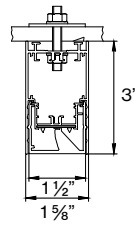

BASO mounting instructions

Get access to the BASO 1.5 mounting instructions faster by scanning the QR code.

<https://www.basolighting.com/resources/mounting-instructions/baso>