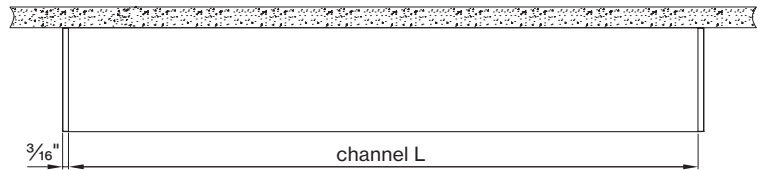

L-SHAPE INNER

A / B	FIXTURES	CODE
48" / 48"	2 × 2' linear + 1 × 2' × 2' corner	0 4 X 0 4 F T
48" / 96"	1 × 2' linear + 1 × 6' linear + 1 × 2' × 2' corner	0 4 X 0 8 F T
96" / 96"	2 × 6' linear + 1 × 2' × 2' corner	0 8 X 0 8 F T

LIGHT DIRECTION DIAGRAM

CODE

BEAM DISTRIBUTION

Wall to ceiling ratio

Room height	H = 9 ft
Distance to wall	A = 3 ft
Reflection factor	0.7 0.5 0.2
Maintenance factor	0.8
Eye level	4 - 5 ft

DIMENSIONS

BASO 1.5 WALL WASHER

CEILING direct

PENDANT direct

BASO 1.5 WALL WASH SPECIALITY MOUNTING

SURFACE
in-line ACT TBAR

SURFACE
in-line ACT SLOT

SURFACE
ACT center tile

PENDANT
ACT TBAR

PENDANT
in-line ACT SLOT