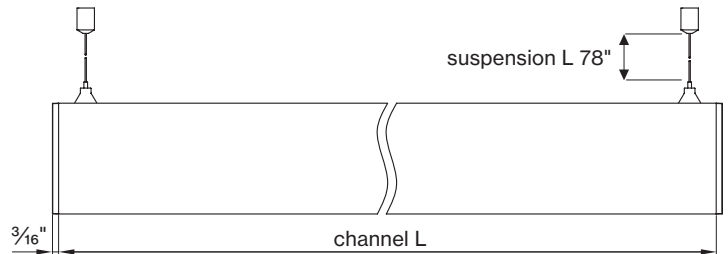

BASO 1.5 WALL WASH SPECIALITY MOUNTING

SURFACE
in-line ACT TBAR

SURFACE
in-line ACT SLOT

SURFACE
ACT center tile