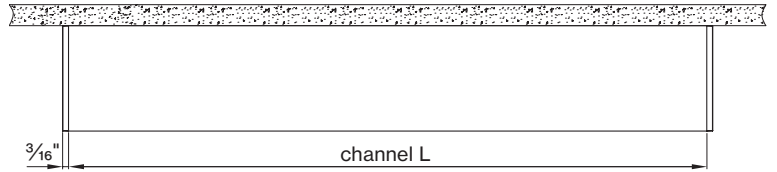

DIMENSIONS

BASO 1.5 WALL WASHER

CEILING direct

PENDANT direct