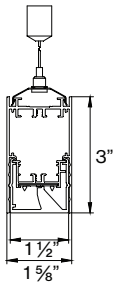

PENDANT direct