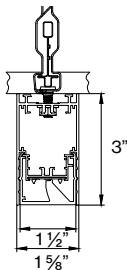

please contact customer service for availability

M DIMENSIONS IN INCH

Linear 2' 24IN
 CS Linear 4' 48IN
 CS Linear 6' 72IN
 CS Linear 8' 96IN
 Linear custom ###IN
 L-Shape ###X###IN
 U-Shape ###X###X###IN
 □-Shape ###X###IN

L-SHAPE INNER

A / B	FIXTURES	CODE
48" / 48"	2 × 2' linear + 1 × 2' × 2' corner	0 4 X 0 4 F T
48" / 96"	1 × 2' linear + 1 × 6' linear + 1 × 2' × 2' corner	0 4 X 0 8 F T
96" / 96"	2 × 6' linear + 1 × 2' × 2' corner	0 8 X 0 8 F T

LIGHT DIRECTION DIAGRAM

CODE

BEAM DISTRIBUTION

Wall to ceiling ratio

Room height	H = 9 ft
Distance to wall	A = 3 ft
Reflection factor	0.7 0.5 0.2
Maintenance factor	0.8
Eye level	4 - 5 ft

DIMENSIONS

BASO 1.5 WALL WASHER

CEILING direct

PENDANT direct

BASO 1.5 WALL WASH SPECIALITY MOUNTING

SURFACE
in-line ACT TBAR

SURFACE
in-line ACT SLOT

SURFACE
ACT center tile

PENDANT
ACT TBAR

PENDANT
in-line ACT SLOT