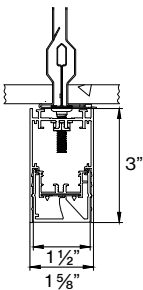

BASO mounting instructions

Get access to the BASO 1.5 mounting instructions faster by scanning the QR code.

<https://www.basolighting.com/resources/mounting-instructions/baso>