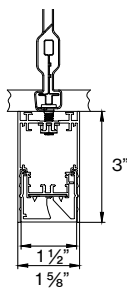

BASO mounting instructions

Get access to the BASO 1.5 mounting instructions faster by scanning the QR code.

<https://www.basolighting.com/resources/mounting-instructions/baso>