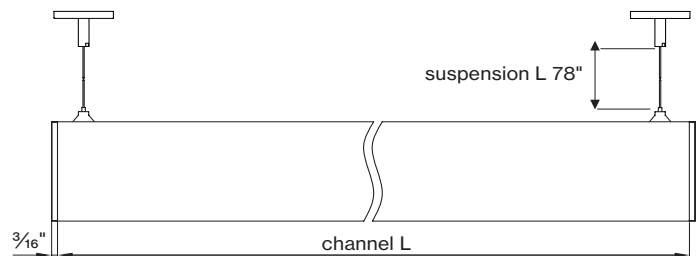

PENDANT
ACT TBAR

PENDANT
in-line ACT SLOT

PENDANT
ACT center tile