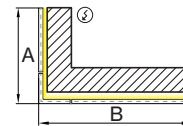

### M DIMENSIONS IN INCH

Linear 2'	2 4 I N
CS Linear 4'	4 8 I N
CS Linear 6'	7 2 I N
CS Linear 8'	9 6 I N
Linear custom	## # I N
L-Shape	## # X ## # I N
U-Shape	## # X ## # X ## # I N
□-Shape	## # X ## # I N

Patterns top view

LINEAR

A	FIXTURES	CODE
48"	1 × 4' linear	0 4 F T
96"	1 × 8' linear	0 8 F T
144"	3 × 4' linear	1 2 F T

L-SHAPE INNER

A / B	FIXTURES	CODE
48" / 48"	2 × 2' linear + 1 × 2' × 2' corner	0 4 X 0 4 F T
48" / 96"	1 × 2' linear + 1 × 6' linear + 1 × 2' × 2' corner	0 4 X 0 8 F T
96" / 96"	2 × 6' linear + 1 × 2' × 2' corner	0 8 X 0 8 F T