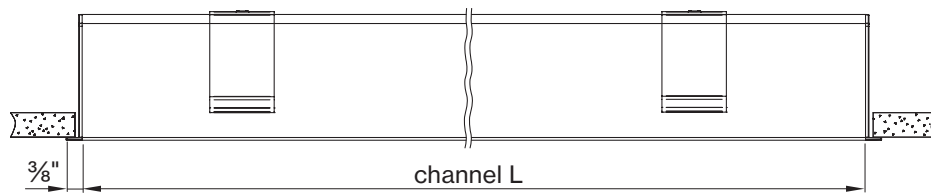

RECESSED with trim