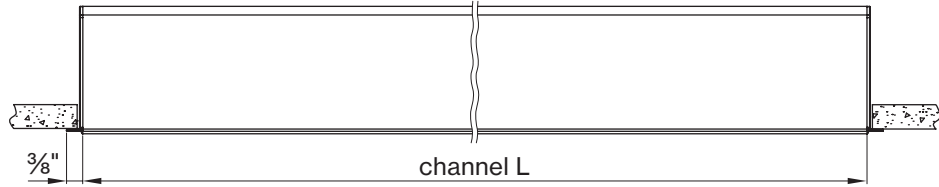

DIMENSIONS

BASO 1.5 WALL WASHER

RECESSED trimless