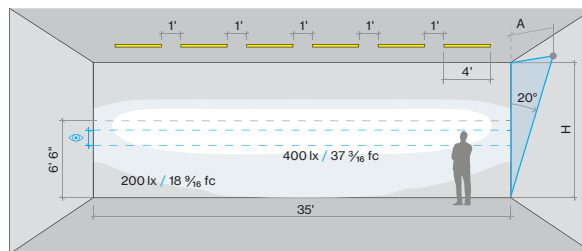

Patterns top view

LINEAR

A	FIXTURES	CODE
48"	1 × 4' linear	0 4 F T
96"	1 × 8' linear	0 8 F T
144"	3 × 4' linear	1 2 F T

L-SHAPE INNER

A / B	FIXTURES	CODE
48" / 48"	2 × 2' linear + 1 × 2' × 2' corner	0 4 X 0 4 F T
48" / 96"	1 × 2' linear + 1 × 6' linear + 1 × 2' × 2' corner	0 4 X 0 8 F T
96" / 96"	2 × 6' linear + 1 × 2' × 2' corner	0 8 X 0 8 F T

L-SHAPE OUTER

A / B	FIXTURES	CODE
48" / 48"	2 × 2' linear + 1 × 2' × 2' corner	0 4 X 0 4 F T
48" / 96"	1 × 2' linear + 1 × 6' linear + 1 × 2' × 2' corner	0 4 X 0 8 F T
96" / 96"	2 × 6' linear + 1 × 2' × 2' corner	0 8 X 0 8 F T

LIGHT DIRECTION DIAGRAM

BEAM DISTRIBUTION

Wall to ceiling ratio

Room height	H = 9 ft
Distance to wall	A = 3 ft
Reflection factor	0.7   0.5   0.2
Maintenance factor	0.8
Eye level	4 - 5 ft

DIMENSIONS

**BASO 1.5 WALL WASHER**