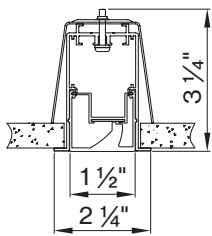

RECESSED with trim