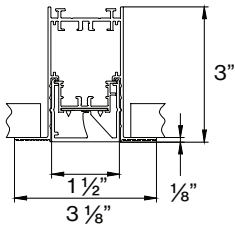

DIMENSIONS

BASO 1.5 WALL WASHER

RECESSED trimless