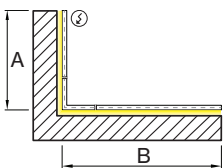

### M DIMENSIONS IN INCH

Linear 2'	2 4 I N
CS Linear 4'	4 8 I N
CS Linear 6'	7 2 I N
CS Linear 8'	9 6 I N
Linear custom	## # I N
L-Shape	## # X ## # I N
U-Shape	## # X ## # X ## # I N
□-Shape	## # X ## # I N

Patterns top view

LINEAR

A	FIXTURES	CODE
48"	1 × 4' linear	0 4 F T
96"	1 × 8' linear	0 8 F T
144"	3 × 4' linear	1 2 F T

L-SHAPE INNER

A / B	FIXTURES	CODE
48" / 48"	2 × 2' linear + 1 × 2' × 2' corner	0 4 X 0 4 F T
48" / 96"	1 × 2' linear + 1 × 6' linear + 1 × 2' × 2' corner	0 4 X 0 8 F T
96" / 96"	2 × 6' linear + 1 × 2' × 2' corner	0 8 X 0 8 F T

L-SHAPE OUTER

A / B	FIXTURES	CODE
48" / 48"	2 × 2' linear + 1 × 2' × 2' corner	0 4 X 0 4 F T
48" / 96"	1 × 2' linear + 1 × 6' linear + 1 × 2' × 2' corner	0 4 X 0 8 F T
96" / 96"	2 × 6' linear + 1 × 2' × 2' corner	0 8 X 0 8 F T