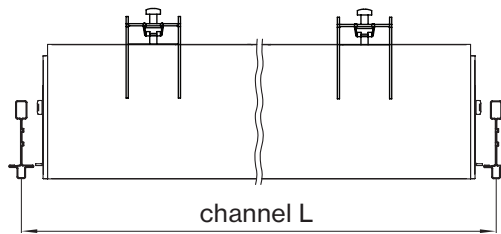

9/16" Grid (any brand) 4ft