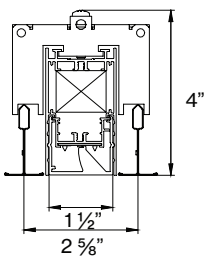

15/16" Grid (any brand)

15/16" Grid (any brand) 4ft

BASO mounting instructions

Get access to the BASO 1.5 mounting instructions faster by scanning the QR code.

<https://www.basolighting.com/resources/mounting-instructions/baso>