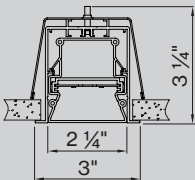

Catalog Number Example

BASO 2.5-IP-RTR-WH-OP-30K-C80-UNV-010V-0500LF-ST-72IN

A B C D E F G H J K L M

A RANGE

BASO 2.5 BASO 2.5

B SUB CATEGORY

IP54 rated IP

C MOUNTING

Recessed with Trim RTR

D COLOR

White WH
Black BL
Gray GR
Custom color RAL XX

E LENS

HP opal cover OP

F CCT

2700K 27K
CS 3000K 30K
CS 3500K 35K
4000K 40K

G CRI

CRI > 80 C80
CRI > 90 C90

H VOLTAGE

120V / 277V UNV

I DIMMING

0-10V 1% 010V
DALI DALI
Lutron EcoSystem LES1
Quantum, Vive, GRAFIK Eye,
HomeWorks
Custom dimming XXXX
consult customer service for compatibility

J OUTPUT LM/FT

CS 500 lm/ft 100% ↓ 0500LF
CS 750 lm/ft 100% ↓ 0750LF
CS 1000 lm/ft 100% ↓ 1000LF
Custom lm/ft XXXXLF
custom lumen up to 1200 lm/ft

K CIRCUIT / EM

Single circuit *

L SHAPE / PATTERN

Linear / straight ST

M DIMENSIONS IN INCH

Linear 2' 24IN
Linear 3' 36IN
Linear 4' 48IN
Linear 5' 60IN
Linear 6' 72IN
Linear 7' 84IN
Linear 8' 96IN