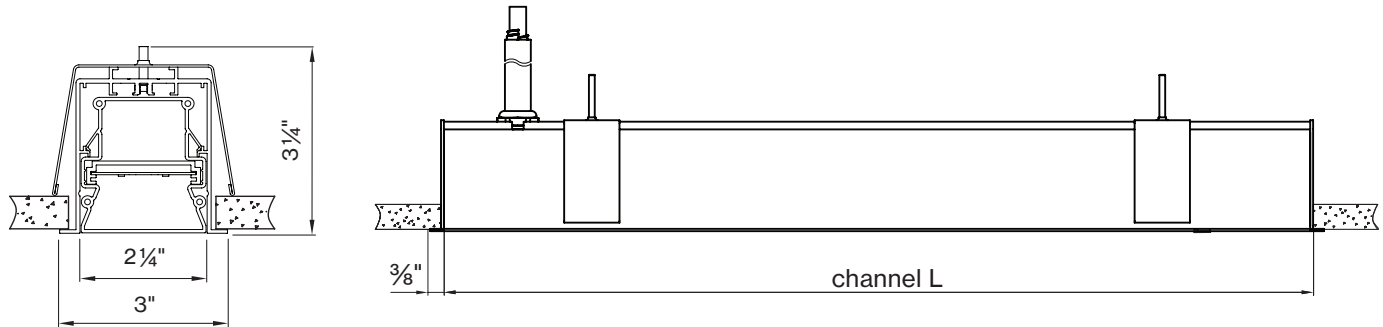

Technical data

BASO 2.5 DIRECT

LUMEN OUTPUT MULTIPLIER*

Color Temperature	CRI	
	80+	90+
4000K	1	0.86
3500K	0.96	0.84
3000K	0.95	0.82
2700K	0.91	0.78

Delivered Lumens	CCT	CRI	Input Watts	Luminaire Efficacy
500 lm/ft †	4000K	CRI > 80	4.1 W/ft	122 lm/W
750 lm/ft †	4000K	CRI > 80	6.3 W/ft	119 lm/W
1000 lm/ft †	4000K	CRI > 80	8.9 W/ft	112 lm/W

*To calculate the color temperatures >4000K and CRI 90, multiply the values in the lumen output tables.

Patterns top view

LINEAR

A	FIXTURES	CODE
48"	1x 4' linear	ST - 4 8 I N
72"	1x 6' linear	ST - 7 2 I N
96"	1x 8' linear	ST - 9 6 I N

BASO 2.5 IP 54 Dimensions

RECESSED with trim

BASO mounting instructions

Get access to the BASO 2.5 IP54 mounting instructions faster by scanning the QR code.

<https://www.basolighting.com/resources/mounting-instructions/baso>