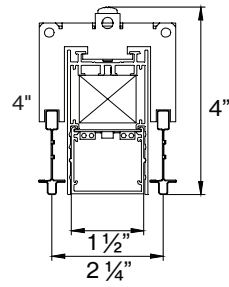

L-SHAPE

A / B	FIXTURES	CODE
48" / 48"	2 × 2' linear + 1 × 2' × 2' corner	LS - 0 4 X 0 4 FT
48" / 96"	1 × 2' linear + 1 × 6' linear + 1 × 2' × 2' corner	LS - 0 4 X 0 8 FT
96" / 96"	2 × 6' linear + 1 × 2' × 2' corner	LS - 0 8 X 0 8 FT

□-SHAPE (rectangular shape)

A / B	FIXTURES	CODE
48" / 48"	4 × 2' × 2' corner	RS - 0 4 X 0 4 FT
48" / 96"	2 × 4' linear + 4 × 2' × 2' corner	RS - 0 4 X 0 8 FT
96" / 96"	4 × 4' linear + 4 × 2' × 2' corner	RS - 0 8 X 0 8 FT

U-SHAPE

A / B / C	FIXTURES	CODE
48" / 48" / 48"	2 × 2' linear + 2 × 2' × 2' corner	US - 0 4 X 0 4 X 0 4 FT
48" / 96" / 48"	1 × 4' linear + 2 × 2' linear + 2 × 2' × 2' corner	US - 0 4 X 0 8 X 0 4 FT
48" / 144" / 48"	1 × 8' linear + 2 × 2' linear + 2 × 2' × 2' corner	US - 0 4 X 1 2 X 0 4 FT

DIMENSIONS

BASO 1.5

RECESSED trimless

RECESSED with trim

9/16" T-GRID

9/16" Slot Grid (any brand)

15/16" T-GRID

BASO mounting instructions