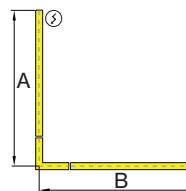

*To calculate the color temperatures >4000K and CRI 90, multiply the values in the lumen output tables.

Patterns top view

LINEAR

A	FIXTURES	CODE
48"	1 × 4' linear	ST - 0 4 FT
96"	1 × 8' linear	ST - 0 8 FT
144"	3 × 4' linear	ST - 1 2 FT

L-SHAPE

A / B	FIXTURES	CODE
48" / 48"	2 × 2' linear + 1 × 2' × 2' corner	LS - 0 4 X 0 4 FT
48" / 96"	1 × 2' linear + 1 × 6' linear + 1 × 2' × 2' corner	LS - 0 4 X 0 8 FT
96" / 96"	2 × 6' linear + 1 × 2' × 2' corner	LS - 0 8 X 0 8 FT

□-SHAPE (rectangular shape)

A / B	FIXTURES	CODE
48" / 48"	4 × 2' × 2' corner	RS - 0 4 X 0 4 FT
48" / 96"	2 × 4' linear + 4 × 2' × 2' corner	RS - 0 4 X 0 8 FT
96" / 96"	4 × 4' linear + 4 × 2' × 2' corner	RS - 0 8 X 0 8 FT

U-SHAPE

A / B / C	FIXTURES	CODE
48" / 48" / 48"	2 × 2' linear + 2 × 2' × 2' corner	US - 0 4 X 0 4 X 0 4 FT
48" / 96" / 48"	1 × 4' linear + 2 × 2' linear + 2 × 2' × 2' corner	US - 0 4 X 0 8 X 0 4 FT
48" / 144" / 48"	1 × 8' linear + 2 × 2' linear + 2 × 2' × 2' corner	US - 0 4 X 1 2 X 0 4 FT