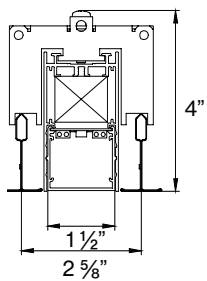

L-SHAPE

A / B	FIXTURES	CODE
48" / 48"	2 × 2' linear + 1 × 2' × 2' corner	LS - 0 4 X 0 4 FT
48" / 96"	1 × 2' linear + 1 × 6' linear + 1 × 2' × 2' corner	LS - 0 4 X 0 8 FT
96" / 96"	2 × 6' linear + 1 × 2' × 2' corner	LS - 0 8 X 0 8 FT

□-SHAPE (rectangular shape)

A / B	FIXTURES	CODE
48" / 48"	4 × 2' × 2' corner	RS - 0 4 X 0 4 FT
48" / 96"	2 × 4' linear + 4 × 2' × 2' corner	RS - 0 4 X 0 8 FT
96" / 96"	4 × 4' linear + 4 × 2' × 2' corner	RS - 0 8 X 0 8 FT

U-SHAPE

A / B / C	FIXTURES	CODE
48" / 48" / 48"	2 × 2' linear + 2 × 2' × 2' corner	US - 0 4 X 0 4 X 0 4 FT
48" / 96" / 48"	1 × 4' linear + 2 × 2' linear + 2 × 2' × 2' corner	US - 0 4 X 0 8 X 0 4 FT
48" / 144" / 48"	1 × 8' linear + 2 × 2' linear + 2 × 2' × 2' corner	US - 0 4 X 1 2 X 0 4 FT

DIMENSIONS

BASO 1.5

RECESSED trimless

RECESSED with trim

9/16" T-GRID

9/16" Slot Grid (any brand)

15/16" T-GRID

BASO mounting instructions