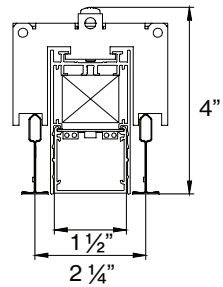

L-SHAPE

A / B	FIXTURES	CODE
48" / 48"	2 × 2' linear + 1 × 2' × 2' corner	LS - 0 4 X 0 4 FT
48" / 96"	1 × 2' linear + 1 × 6' linear + 1 × 2' × 2' corner	LS - 0 4 X 0 8 FT
96" / 96"	2 × 6' linear + 1 × 2' × 2' corner	LS - 0 8 X 0 8 FT

□-SHAPE (rectangular shape)

A / B	FIXTURES	CODE
48" / 48"	4 × 2' × 2' corner	RS - 0 4 X 0 4 FT
48" / 96"	2 × 4' linear + 4 × 2' × 2' corner	RS - 0 4 X 0 8 FT
96" / 96"	4 × 4' linear + 4 × 2' × 2' corner	RS - 0 8 X 0 8 FT

U-SHAPE

A / B / C	FIXTURES	CODE
48" / 48" / 48"	2 × 2' linear + 2 × 2' × 2' corner	US - 0 4 X 0 4 X 0 4 FT
48" / 96" / 48"	1 × 4' linear + 2 × 2' linear + 2 × 2' × 2' corner	US - 0 4 X 0 8 X 0 4 FT
48" / 144" / 48"	1 × 8' linear + 2 × 2' linear + 2 × 2' × 2' corner	US - 0 4 X 1 2 X 0 4 FT

DIMENSIONS

BASO 1.5

RECESSED trimless

RECESSED with trim

9/16" T-GRID

9/16" Slot Grid (any brand)

15/16" T-GRID

BASO mounting instructions