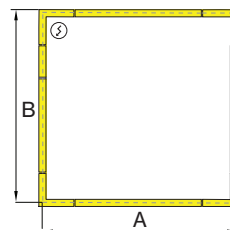

Linear 2'	2 4 I N
Linear 4'	4 8 I N
Linear 6'	7 2 I N
Linear 8'	9 6 I N
Linear custom	### I N
Linear flex inset	### I N

includes 4' to 3' field-cuttable section

L-Shape	###X### I N
U-Shape	###X###X### I N
U-Shape	###X### I N
U-Shape	###X### I N

*To calculate the color temperatures >4000K and CRI 90, multiply the values in the lumen output tables.

Patterns top view

LINEAR

A	FIXTURES	CODE
48"	1 × 4' linear	ST - 0 4 FT
96"	1 × 8' linear	ST - 0 8 FT
144"	3 × 4' linear	ST - 1 2 FT

L-SHAPE

A / B	FIXTURES	CODE
48" / 48"	2 × 2' linear + 1 × 2' × 2' corner	LS - 0 4 X 0 4 FT
48" / 96"	1 × 2' linear + 1 × 6' linear + 1 × 2' × 2' corner	LS - 0 4 X 0 8 FT
96" / 96"	2 × 6' linear + 1 × 2' × 2' corner	LS - 0 8 X 0 8 FT

□-SHAPE (rectangular shape)

A / B	FIXTURES	CODE
48" / 48"	4 × 2' × 2' corner	RS - 0 4 X 0 4 FT
48" / 96"	2 × 4' linear + 4 × 2' × 2' corner	RS - 0 4 X 0 8 FT
96" / 96"	4 × 4' linear + 4 × 2' × 2' corner	RS - 0 8 X 0 8 FT