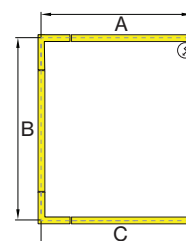

L-SHAPE

A / B	FIXTURES	CODE
48" / 48"	2 × 2' linear + 1 × 2' × 2' corner	LS - 0 4 X 0 4 FT
48" / 96"	1 × 2' linear + 1 × 6' linear + 1 × 2' × 2' corner	LS - 0 4 X 0 8 FT
96" / 96"	2 × 6' linear + 1 × 2' × 2' corner	LS - 0 8 X 0 8 FT

□-SHAPE (rectangular shape)

A / B	FIXTURES	CODE
48" / 48"	4 × 2' × 2' corner	RS - 0 4 X 0 4 FT
48" / 96"	2 × 4' linear + 4 × 2' × 2' corner	RS - 0 4 X 0 8 FT
96" / 96"	4 × 4' linear + 4 × 2' × 2' corner	RS - 0 8 X 0 8 FT

U-SHAPE

A / B / C	FIXTURES	CODE
48" / 48" / 48"	2 × 2' linear + 2 × 2' × 2' corner	US - 0 4 X 0 4 X 0 4 FT
48" / 96" / 48"	1 × 4' linear + 2 × 2' linear + 2 × 2' × 2' corner	US - 0 4 X 0 8 X 0 4 FT
48" / 144" / 48"	1 × 8' linear + 2 × 2' linear + 2 × 2' × 2' corner	US - 0 4 X 1 2 X 0 4 FT