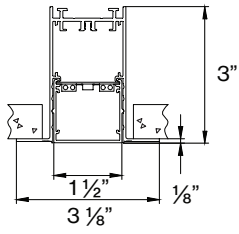

L-SHAPE

A / B	FIXTURES	CODE
48" / 48"	2 × 2' linear + 1 × 2' × 2' corner	LS - 0 4 X 0 4 FT
48" / 96"	1 × 2' linear + 1 × 6' linear + 1 × 2' × 2' corner	LS - 0 4 X 0 8 FT
96" / 96"	2 × 6' linear + 1 × 2' × 2' corner	LS - 0 8 X 0 8 FT

□-SHAPE (rectangular shape)

A / B	FIXTURES	CODE
48" / 48"	4 × 2' × 2' corner	RS - 0 4 X 0 4 FT
48" / 96"	2 × 4' linear + 4 × 2' × 2' corner	RS - 0 4 X 0 8 FT
96" / 96"	4 × 4' linear + 4 × 2' × 2' corner	RS - 0 8 X 0 8 FT

U-SHAPE

A / B / C	FIXTURES	CODE
48" / 48" / 48"	2 × 2' linear + 2 × 2' × 2' corner	US - 0 4 X 0 4 X 0 4 FT
48" / 96" / 48"	1 × 4' linear + 2 × 2' linear + 2 × 2' × 2' corner	US - 0 4 X 0 8 X 0 4 FT
48" / 144" / 48"	1 × 8' linear + 2 × 2' linear + 2 × 2' × 2' corner	US - 0 4 X 1 2 X 0 4 FT

DIMENSIONS

BASO 1.5

RECESSED trimless

RECESSED with trim

9/16" T-GRID

9/16" Slot Grid (any brand)

15/16" T-GRID

BASO mounting instructions