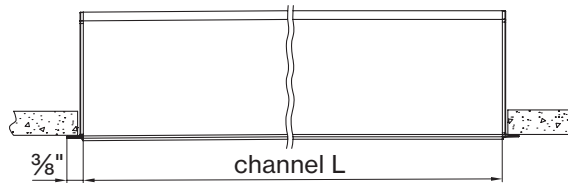

L-SHAPE

A / B	FIXTURES	CODE
48" / 48"	2 × 2' linear + 1 × 2' × 2' corner	LS - 0 4 X 0 4 FT
48" / 96"	1 × 2' linear + 1 × 6' linear + 1 × 2' × 2' corner	LS - 0 4 X 0 8 FT
96" / 96"	2 × 6' linear + 1 × 2' × 2' corner	LS - 0 8 X 0 8 FT

□-SHAPE (rectangular shape)

A / B	FIXTURES	CODE
48" / 48"	4 × 2' × 2' corner	RS - 0 4 X 0 4 FT
48" / 96"	2 × 4' linear + 4 × 2' × 2' corner	RS - 0 4 X 0 8 FT
96" / 96"	4 × 4' linear + 4 × 2' × 2' corner	RS - 0 8 X 0 8 FT

U-SHAPE

A / B / C	FIXTURES	CODE
48" / 48" / 48"	2 × 2' linear + 2 × 2' × 2' corner	US - 0 4 X 0 4 X 0 4 FT
48" / 96" / 48"	1 × 4' linear + 2 × 2' linear + 2 × 2' × 2' corner	US - 0 4 X 0 8 X 0 4 FT
48" / 144" / 48"	1 × 8' linear + 2 × 2' linear + 2 × 2' × 2' corner	US - 0 4 X 1 2 X 0 4 FT

DIMENSIONS

BASO 1.5

RECESSED trimless

RECESSED with trim

9/16" T-GRID

9/16" Slot Grid (any brand)

15/16" T-GRID

BASO mounting instructions