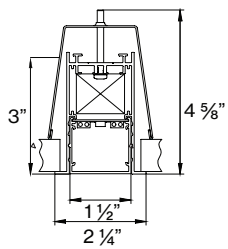

L-SHAPE

A / B	FIXTURES	CODE
48" / 48"	2 × 2' linear + 1 × 2' × 2' corner	LS - 0 4 X 0 4 FT
48" / 96"	1 × 2' linear + 1 × 6' linear + 1 × 2' × 2' corner	LS - 0 4 X 0 8 FT
96" / 96"	2 × 6' linear + 1 × 2' × 2' corner	LS - 0 8 X 0 8 FT

□-SHAPE (rectangular shape)

A / B	FIXTURES	CODE
48" / 48"	4 × 2' × 2' corner	RS - 0 4 X 0 4 FT
48" / 96"	2 × 4' linear + 4 × 2' × 2' corner	RS - 0 4 X 0 8 FT
96" / 96"	4 × 4' linear + 4 × 2' × 2' corner	RS - 0 8 X 0 8 FT

U-SHAPE

A / B / C	FIXTURES	CODE
48" / 48" / 48"	2 × 2' linear + 2 × 2' × 2' corner	US - 0 4 X 0 4 X 0 4 FT
48" / 96" / 48"	1 × 4' linear + 2 × 2' linear + 2 × 2' × 2' corner	US - 0 4 X 0 8 X 0 4 FT
48" / 144" / 48"	1 × 8' linear + 2 × 2' linear + 2 × 2' × 2' corner	US - 0 4 X 1 2 X 0 4 FT

DIMENSIONS

BASO 1.5

RECESSED trimless

RECESSED with trim

9/16" T-GRID

9/16" Slot Grid (any brand)

15/16" T-GRID

BASO mounting instructions