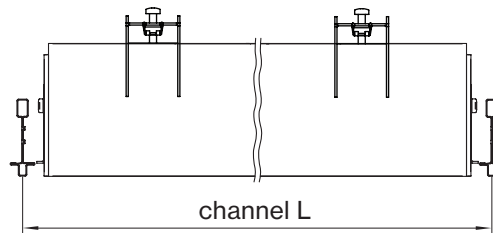

U-SHAPE

A / B / C	FIXTURES	CODE
48" / 48" / 48"	2 × 2' linear + 2 × 2' × 2' corner	US - 0 4 X 0 4 X 0 4 FT
48" / 96" / 48"	1 × 4' linear + 2 × 2' linear + 2 × 2' × 2' corner	US - 0 4 X 0 8 X 0 4 FT
48" / 144" / 48"	1 × 8' linear + 2 × 2' linear + 2 × 2' × 2' corner	US - 0 4 X 1 2 X 0 4 FT

DIMENSIONS

BASO 1.5

RECESSED trimless

RECESSED with trim

9/16" T-GRID

9/16" Slot Grid (any brand)

15/16" T-GRID

BASO mounting instructions