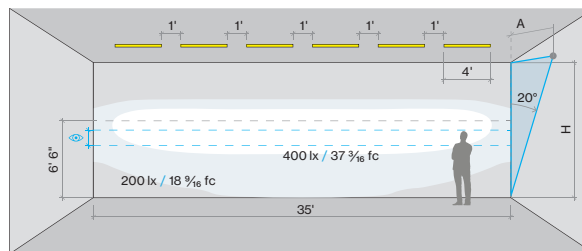

Patterns top view

LINEAR

A	FIXTURES	CODE
48"	1 × 4' linear	0 4 F T
96"	1 × 8' linear	0 8 F T
144"	3 × 4' linear	1 2 F T

L-SHAPE INNER

A / B	FIXTURES	CODE
48" / 48"	2 × 2' linear + 1 × 2' × 2' corner	0 4 X 0 4 F T
48" / 96"	1 × 2' linear + 1 × 6' linear + 1 × 2' × 2' corner	0 4 X 0 8 F T
96" / 96"	2 × 6' linear + 1 × 2' × 2' corner	0 8 X 0 8 F T

L-SHAPE OUTER

A / B	FIXTURES	CODE
48" / 48"	2 × 2' linear + 1 × 2' × 2' corner	0 4 X 0 4 F T
48" / 96"	1 × 2' linear + 1 × 6' linear + 1 × 2' × 2' corner	0 4 X 0 8 F T
96" / 96"	2 × 6' linear + 1 × 2' × 2' corner	0 8 X 0 8 F T

LIGHT DIRECTION DIAGRAM

BEAM DISTRIBUTION

Wall to ceiling ratio

Room height	H = 9 ft
Distance to wall	A = 3 ft
Reflection factor	0.7 0.5 0.2
Maintenance factor	0.8
Eye level	4 - 5 ft

DIMENSIONS

BASO 1.5 WALL WASHER