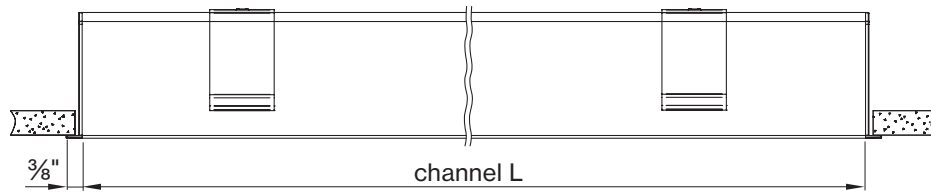

Patterns top view

LINEAR

A	FIXTURES	CODE
48"	1 × 4' linear	0 4 F T
96"	1 × 8' linear	0 8 F T
144"	3 × 4' linear	1 2 F T

L-SHAPE INNER

A / B	FIXTURES	CODE
48" / 48"	2 × 2' linear + 1 × 2' × 2' corner	0 4 X 0 4 F T
48" / 96"	1 × 2' linear + 1 × 6' linear + 1 × 2' × 2' corner	0 4 X 0 8 F T
96" / 96"	2 × 6' linear + 1 × 2' × 2' corner	0 8 X 0 8 F T

L-SHAPE OUTER

A / B	FIXTURES	CODE
48" / 48"	2 × 2' linear + 1 × 2' × 2' corner	0 4 X 0 4 F T
48" / 96"	1 × 2' linear + 1 × 6' linear + 1 × 2' × 2' corner	0 4 X 0 8 F T
96" / 96"	2 × 6' linear + 1 × 2' × 2' corner	0 8 X 0 8 F T

LIGHT DIRECTION DIAGRAM

BEAM DISTRIBUTION

Wall to ceiling ratio

Room height	H = 9 ft
Distance to wall	A = 3 ft
Reflection factor	0.7 0.5 0.2
Maintenance factor	0.8
Eye level	4 - 5 ft

DIMENSIONS

BASO 1.5 WALL WASHER

RECESSED trimless

RECESSED with trim

9/16" Grid (any brand)

9/16" Grid (any brand) 4ft

15/16" Grid (any brand)

15/16" Grid (any brand) 4ft

BASO mounting instructions

Get access to the BASO 1.5 mounting instructions faster by scanning the QR code.