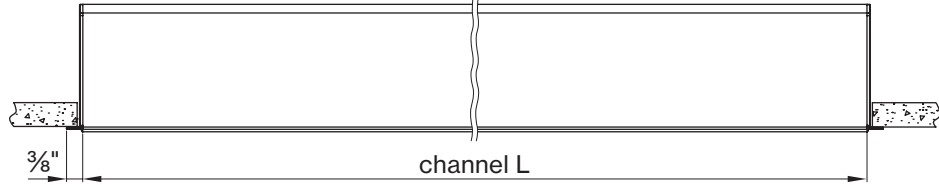

Patterns top view

LINEAR

A	FIXTURES	CODE
48"	1 × 4' linear	0 4 F T
96"	1 × 8' linear	0 8 F T
144"	3 × 4' linear	1 2 F T

L-SHAPE INNER

A / B	FIXTURES	CODE
48" / 48"	2 × 2' linear + 1 × 2' × 2' corner	0 4 X 0 4 F T
48" / 96"	1 × 2' linear + 1 × 6' linear + 1 × 2' × 2' corner	0 4 X 0 8 F T
96" / 96"	2 × 6' linear + 1 × 2' × 2' corner	0 8 X 0 8 F T

L-SHAPE OUTER

A / B	FIXTURES	CODE
48" / 48"	2 × 2' linear + 1 × 2' × 2' corner	0 4 X 0 4 F T
48" / 96"	1 × 2' linear + 1 × 6' linear + 1 × 2' × 2' corner	0 4 X 0 8 F T
96" / 96"	2 × 6' linear + 1 × 2' × 2' corner	0 8 X 0 8 F T

LIGHT DIRECTION DIAGRAM

BEAM DISTRIBUTION

Wall to ceiling ratio

Room height	H = 9 ft
Distance to wall	A = 3 ft
Reflection factor	0.7 0.5 0.2
Maintenance factor	0.8
Eye level	4 - 5 ft

DIMENSIONS

BASO 1.5 WALL WASHER

RECESSED trimless

RECESSED with trim

9/16" Grid (any brand)

9/16" Grid (any brand) 4ft

15/16" Grid (any brand)

15/16" Grid (any brand) 4ft

BASO mounting instructions

Get access to the BASO 1.5 mounting instructions faster by scanning the QR code.