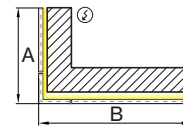

please contact customer service for availability

M DIMENSIONS IN INCH

Linear 2'	2 4 I N
QS Linear 4'	4 8 I N
QS Linear 6'	7 2 I N
QS Linear 8'	9 6 I N
Linear custom	### I N
L-Shape	### X ### I N
U-Shape	### X ### X ### I N
□-Shape	### X ### I N

Patterns top view

LINEAR

A	FIXTURES	CODE
48"	1 × 4' linear	0 4 F T
96"	1 × 8' linear	0 8 F T
144"	3 × 4' linear	1 2 F T

L-SHAPE INNER

A / B	FIXTURES	CODE
48" / 48"	2 × 2' linear + 1 × 2' × 2' corner	0 4 X 0 4 F T
48" / 96"	1 × 2' linear + 1 × 6' linear + 1 × 2' × 2' corner	0 4 X 0 8 F T
96" / 96"	2 × 6' linear + 1 × 2' × 2' corner	0 8 X 0 8 F T