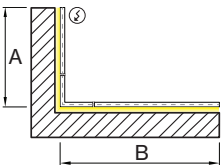

please contact customer service for availability

M DIMENSIONS IN INCH

Linear 2'	2 4 I N
QS Linear 4'	4 8 I N
QS Linear 6'	7 2 I N
QS Linear 8'	9 6 I N
Linear custom	### I N
L-Shape	### X ### I N
U-Shape	### X ### X ### I N
□-Shape	### X ### I N

Patterns top view

LINEAR

A	FIXTURES	CODE
48"	1 × 4' linear	0 4 F T
96"	1 × 8' linear	0 8 F T
144"	3 × 4' linear	1 2 F T

L-SHAPE INNER

A / B	FIXTURES	CODE
48" / 48"	2 × 2' linear + 1 × 2' × 2' corner	0 4 X 0 4 F T
48" / 96"	1 × 2' linear + 1 × 6' linear + 1 × 2' × 2' corner	0 4 X 0 8 F T
96" / 96"	2 × 6' linear + 1 × 2' × 2' corner	0 8 X 0 8 F T

L-SHAPE OUTER

A / B	FIXTURES	CODE
48" / 48"	2 × 2' linear + 1 × 2' × 2' corner	0 4 X 0 4 F T
48" / 96"	1 × 2' linear + 1 × 6' linear + 1 × 2' × 2' corner	0 4 X 0 8 F T
96" / 96"	2 × 6' linear + 1 × 2' × 2' corner	0 8 X 0 8 F T