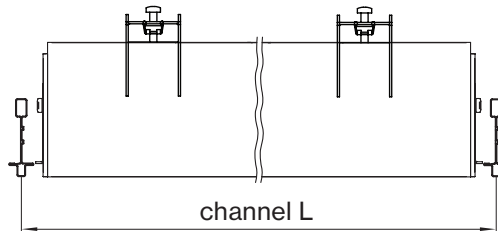

LIGHT DIRECTION DIAGRAM

BEAM DISTRIBUTION

Wall to ceiling ratio

Room height	H = 9 ft
Distance to wall	A = 3 ft
Reflection factor	0.7 0.5 0.2
Maintenance factor	0.8
Eye level	4 - 5 ft

DIMENSIONS

BASO 1.5 WALL WASHER

RECESSED trimless

RECESSED with trim

9/16" Grid (any brand)

9/16" Grid (any brand) 4ft

15/16" Grid (any brand)

15/16" Grid (any brand) 4ft

BASO mounting instructions

Get access to the BASO 1.5 mounting instructions faster by scanning the QR code.