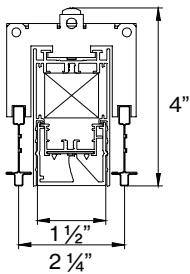

Patterns top view

LINEAR

A	FIXTURES	CODE
48"	1 × 4' linear	0 4 F T
96"	1 × 8' linear	0 8 F T
144"	3 × 4' linear	1 2 F T

L-SHAPE INNER

A / B	FIXTURES	CODE
48" / 48"	2 × 2' linear + 1 × 2' × 2' corner	0 4 X 0 4 F T
48" / 96"	1 × 2' linear + 1 × 6' linear + 1 × 2' × 2' corner	0 4 X 0 8 F T
96" / 96"	2 × 6' linear + 1 × 2' × 2' corner	0 8 X 0 8 F T

L-SHAPE OUTER

A / B	FIXTURES	CODE
48" / 48"	2 × 2' linear + 1 × 2' × 2' corner	0 4 X 0 4 F T
48" / 96"	1 × 2' linear + 1 × 6' linear + 1 × 2' × 2' corner	0 4 X 0 8 F T
96" / 96"	2 × 6' linear + 1 × 2' × 2' corner	0 8 X 0 8 F T

LIGHT DIRECTION DIAGRAM

BEAM DISTRIBUTION

Wall to ceiling ratio

Room height	H = 9 ft
Distance to wall	A = 3 ft
Reflection factor	0.7 0.5 0.2
Maintenance factor	0.8
Eye level	4 - 5 ft

DIMENSIONS

BASO 1.5 WALL WASHER

RECESSED trimless

RECESSED with trim

9/16" Grid (any brand)

9/16" Grid (any brand) 4ft

15/16" Grid (any brand)

15/16" Grid (any brand) 4ft

BASO mounting instructions

Get access to the BASO 1.5 mounting instructions faster by scanning the QR code.