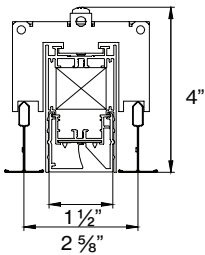

Patterns top view

LINEAR

A	FIXTURES	CODE
48"	1 × 4' linear	0 4 F T
96"	1 × 8' linear	0 8 F T
144"	3 × 4' linear	1 2 F T

L-SHAPE INNER

A / B	FIXTURES	CODE
48" / 48"	2 × 2' linear + 1 × 2' × 2' corner	0 4 X 0 4 F T
48" / 96"	1 × 2' linear + 1 × 6' linear + 1 × 2' × 2' corner	0 4 X 0 8 F T
96" / 96"	2 × 6' linear + 1 × 2' × 2' corner	0 8 X 0 8 F T

L-SHAPE OUTER

A / B	FIXTURES	CODE
48" / 48"	2 × 2' linear + 1 × 2' × 2' corner	0 4 X 0 4 F T
48" / 96"	1 × 2' linear + 1 × 6' linear + 1 × 2' × 2' corner	0 4 X 0 8 F T
96" / 96"	2 × 6' linear + 1 × 2' × 2' corner	0 8 X 0 8 F T

LIGHT DIRECTION DIAGRAM

BEAM DISTRIBUTION

Wall to ceiling ratio

Room height	H = 9 ft
Distance to wall	A = 3 ft
Reflection factor	0.7 0.5 0.2
Maintenance factor	0.8
Eye level	4 - 5 ft

DIMENSIONS

BASO 1.5 WALL WASHER

RECESSED trimless

RECESSED with trim

9/16" Grid (any brand)

9/16" Grid (any brand) 4ft

15/16" Grid (any brand)

15/16" Grid (any brand) 4ft

BASO mounting instructions

Get access to the BASO 1.5 mounting instructions faster by scanning the QR code.