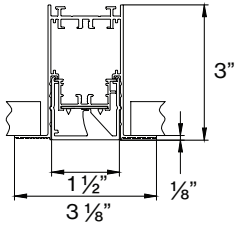

Patterns top view

LINEAR

A	FIXTURES	CODE
48"	1 × 4' linear	0 4 F T
96"	1 × 8' linear	0 8 F T
144"	3 × 4' linear	1 2 F T

L-SHAPE INNER

A / B	FIXTURES	CODE
48" / 48"	2 × 2' linear + 1 × 2' × 2' corner	0 4 X 0 4 F T
48" / 96"	1 × 2' linear + 1 × 6' linear + 1 × 2' × 2' corner	0 4 X 0 8 F T
96" / 96"	2 × 6' linear + 1 × 2' × 2' corner	0 8 X 0 8 F T

L-SHAPE OUTER

A / B	FIXTURES	CODE
48" / 48"	2 × 2' linear + 1 × 2' × 2' corner	0 4 X 0 4 F T
48" / 96"	1 × 2' linear + 1 × 6' linear + 1 × 2' × 2' corner	0 4 X 0 8 F T
96" / 96"	2 × 6' linear + 1 × 2' × 2' corner	0 8 X 0 8 F T

LIGHT DIRECTION DIAGRAM

BEAM DISTRIBUTION

Wall to ceiling ratio

Room height	H = 9 ft
Distance to wall	A = 3 ft
Reflection factor	0.7 0.5 0.2
Maintenance factor	0.8
Eye level	4 - 5 ft

DIMENSIONS

BASO 1.5 WALL WASHER

RECESSED trimless

RECESSED with trim

9/16" Grid (any brand)

9/16" Grid (any brand) 4ft

15/16" Grid (any brand)

15/16" Grid (any brand) 4ft

BASO mounting instructions

Get access to the BASO 1.5 mounting instructions faster by scanning the QR code.