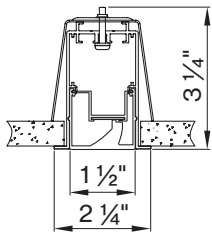

Patterns top view

LINEAR

A	FIXTURES	CODE
48"	1 × 4' linear	0 4 F T
96"	1 × 8' linear	0 8 F T
144"	3 × 4' linear	1 2 F T

L-SHAPE INNER

A / B	FIXTURES	CODE
48" / 48"	2 × 2' linear + 1 × 2' × 2' corner	0 4 X 0 4 F T
48" / 96"	1 × 2' linear + 1 × 6' linear + 1 × 2' × 2' corner	0 4 X 0 8 F T
96" / 96"	2 × 6' linear + 1 × 2' × 2' corner	0 8 X 0 8 F T

L-SHAPE OUTER

A / B	FIXTURES	CODE
48" / 48"	2 × 2' linear + 1 × 2' × 2' corner	0 4 X 0 4 F T
48" / 96"	1 × 2' linear + 1 × 6' linear + 1 × 2' × 2' corner	0 4 X 0 8 F T
96" / 96"	2 × 6' linear + 1 × 2' × 2' corner	0 8 X 0 8 F T

LIGHT DIRECTION DIAGRAM

BEAM DISTRIBUTION

Wall to ceiling ratio

Room height	H = 9 ft
Distance to wall	A = 3 ft
Reflection factor	0.7 0.5 0.2
Maintenance factor	0.8
Eye level	4 - 5 ft

DIMENSIONS

BASO 1.5 WALL WASHER

RECESSED trimless

RECESSED with trim

9/16" Grid (any brand)

9/16" Grid (any brand) 4ft

15/16" Grid (any brand)

15/16" Grid (any brand) 4ft

BASO mounting instructions

Get access to the BASO 1.5 mounting instructions faster by scanning the QR code.